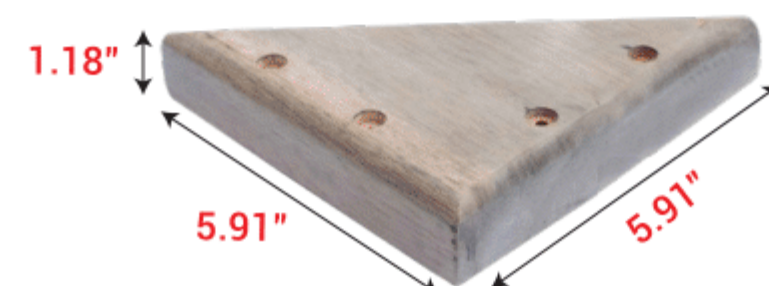

Sun Lounger: 59.06" x 78.74" x 29.53"

Corner Feet

Armrest thickness: 5.91"

Middle Feet