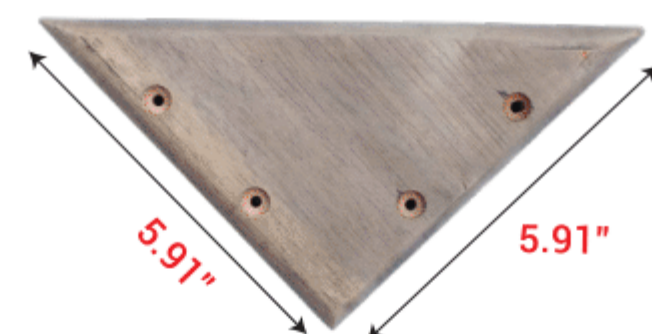

Sun Lounger: 59.06" x 78.74" x 29.53"

Corner Feet

Armrest thickness: 5.91"

Middle Feet