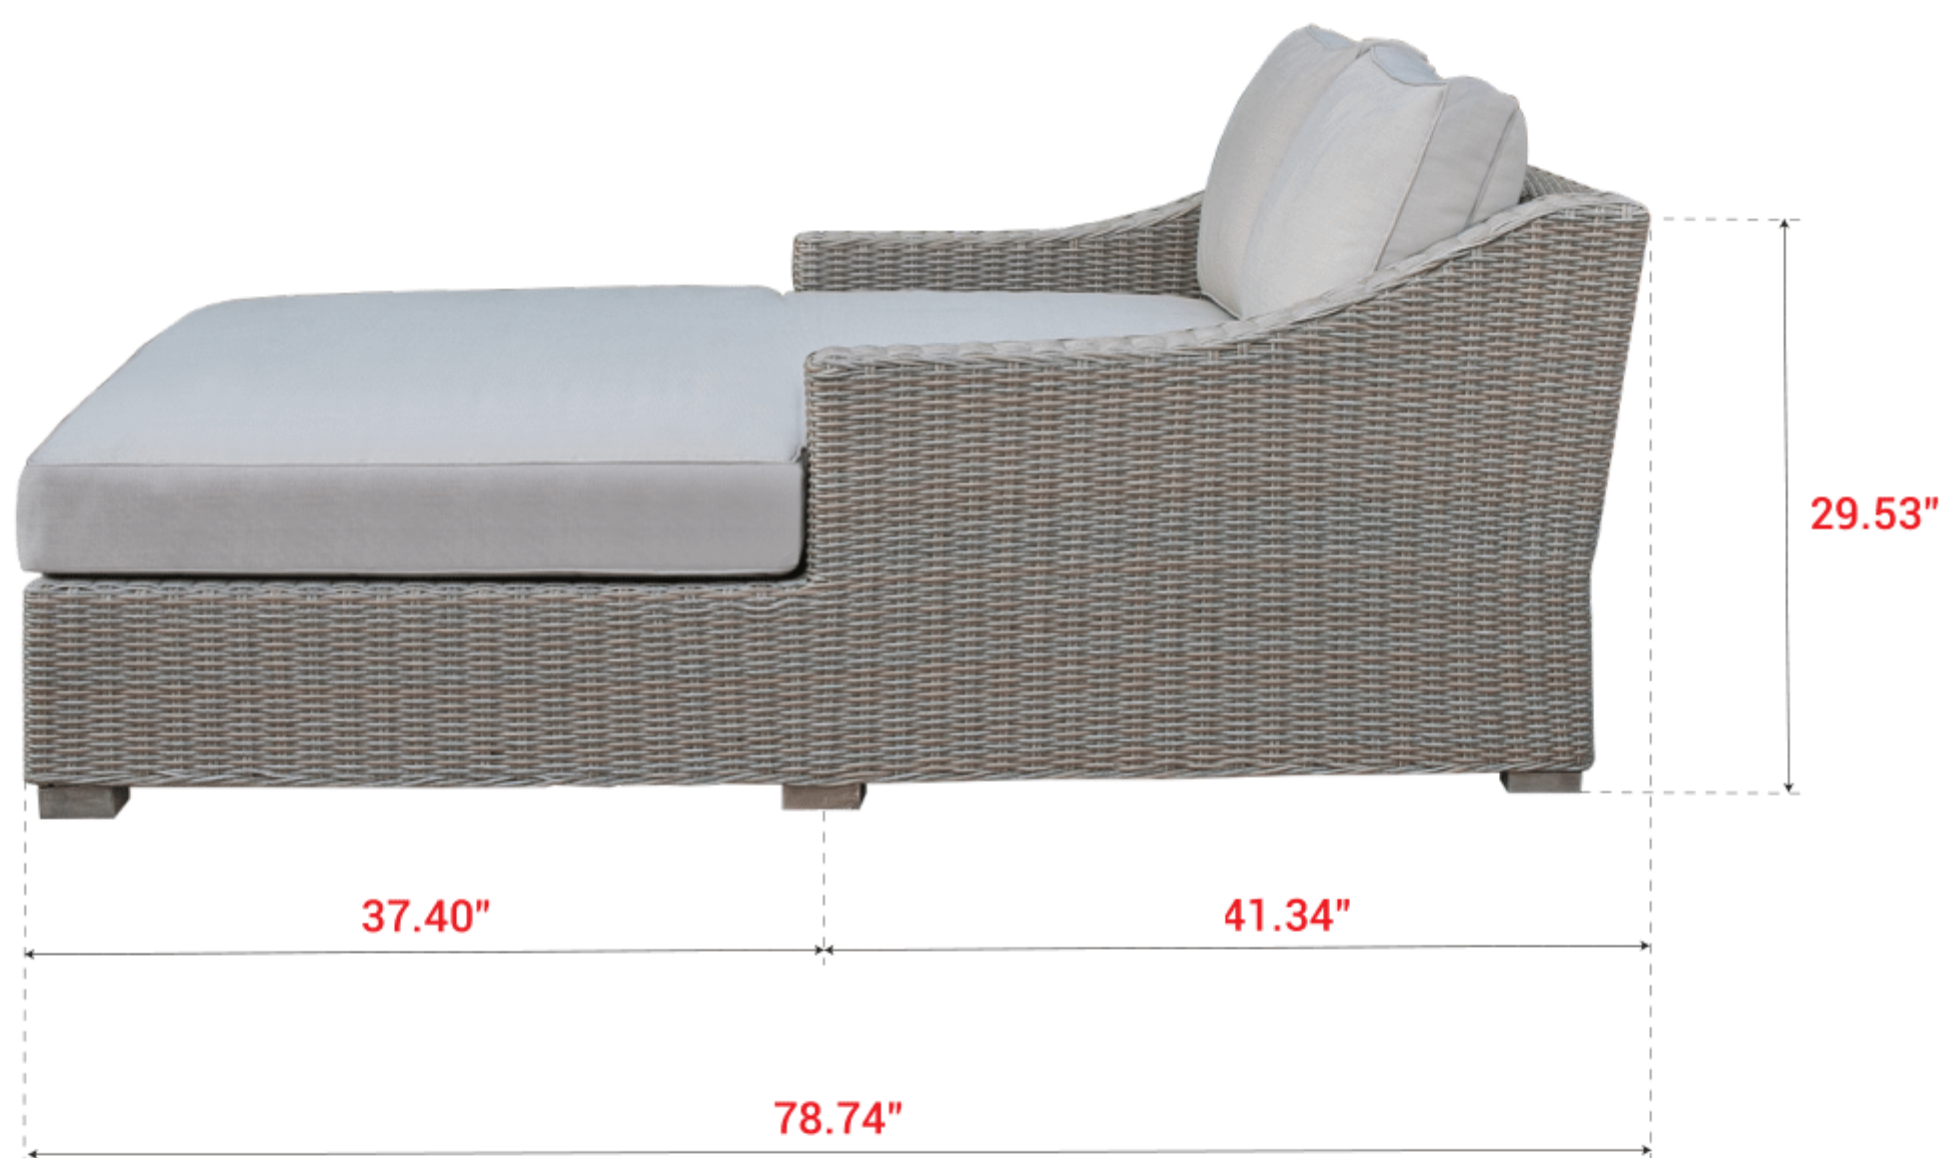

Sun Lounger: 59.06" x 78.74" x 29.53"

Corner Feet

Armrest thickness: 5.91"

Middle Feet