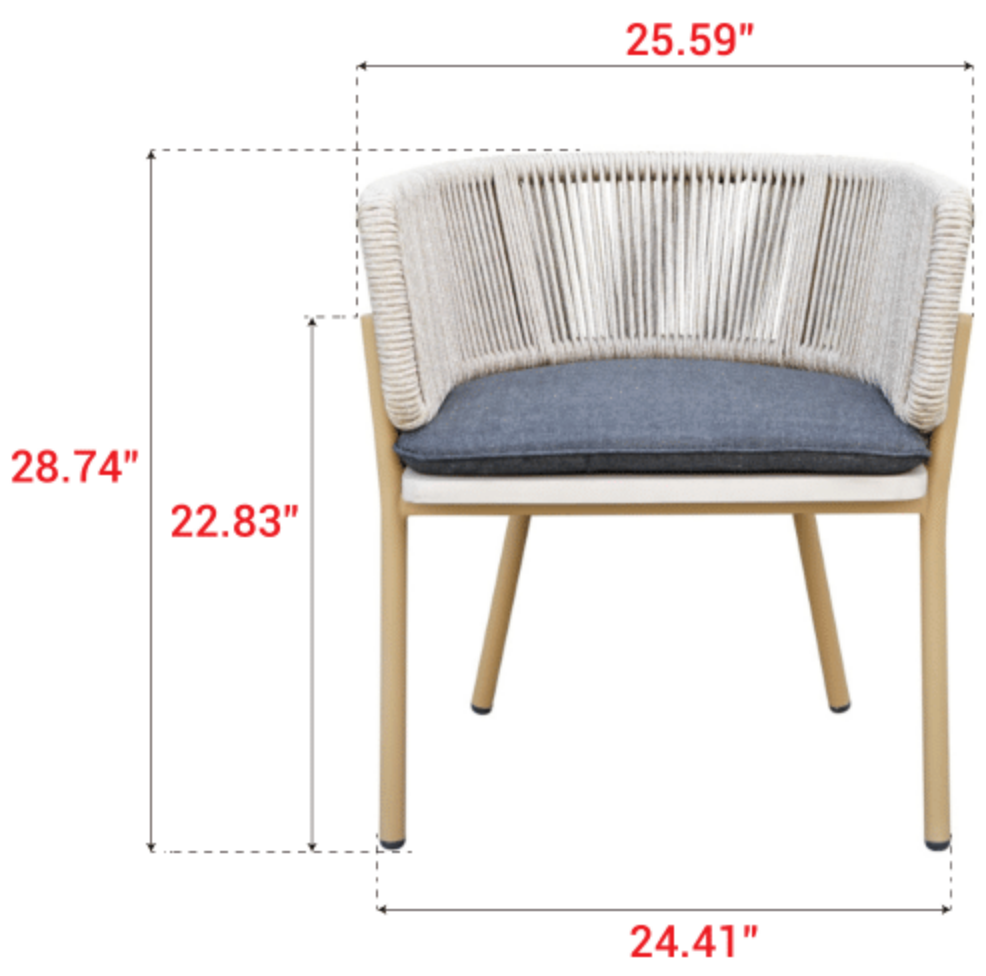

SPECIFICATIONS

Dining Chair: 25.59" W x 24.02" D x 28.74"H

Dining Table: 82.68" x 35.43" x 29.53"