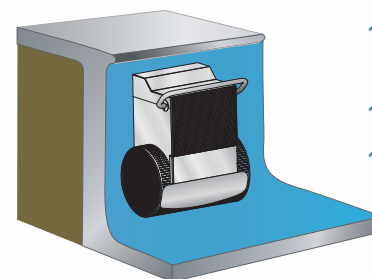

Dispersed inlet grills eliminate the possibility of entrapment, while hydraulic mechanics keep electricity far away from the water. Installed, the unit is sturdy and secure against the pool wall, and is built to exceed ETL and VGB safety standards.

Enjoy all the benefits FASTLANE offers, and become a stronger, healthier swimmer. And do it in a private, comfortable, convenient setting: your home!

The FASTLANE is so easy to operate:

- ~ Press the ON/OFF button on your remote control to start the current
- ~ Adjust the speed to your desired pace
- ~ Swim into the current and keep swimming
- ~ Change speed with the FASTER and SLOWER buttons
- ~ To stop, simply swim out of the current and press the ON/OFF button

Add these professional tools to your routine and see the results immediately:

- ~ Swim Pace Display
- ~ Floor Mirror

The WALL MOUNT FASTLANE:

- ~ For new construction or renovation jobs
- ~ No deck obstructions
- ~ Choice of colors