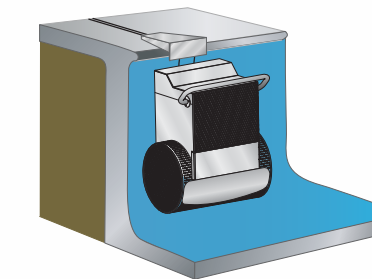

Dispersed inlet grills eliminate the possibility of entrapment, while hydraulic mechanics keep electricity far away from the water. Installed, the unit is sturdy and secure against the pool wall, and is built to exceed ETL and VGB safety standards.

Enjoy all the benefits FASTLANE offers, and become a stronger, healthier swimmer. And do it in a private, comfortable, convenient setting: your home!

The FASTLANE is so easy to operate:

- ~ Press the ON/OFF button on your remote control to start the current
- ~ Adjust the speed to your desired pace
- ~ Swim into the current and keep swimming
- ~ Change speed with the FASTER and SLOWER buttons
- ~ To stop, simply swim out of the current and press the ON/OFF button

Add these professional tools to your routine and see the results immediately:

- ~ Swim Pace Display
- ~ Floor Mirror

The WALL MOUNT FASTLANE:

- ~ For new construction or renovation jobs
- ~ No deck obstructions
- ~ Choice of colors