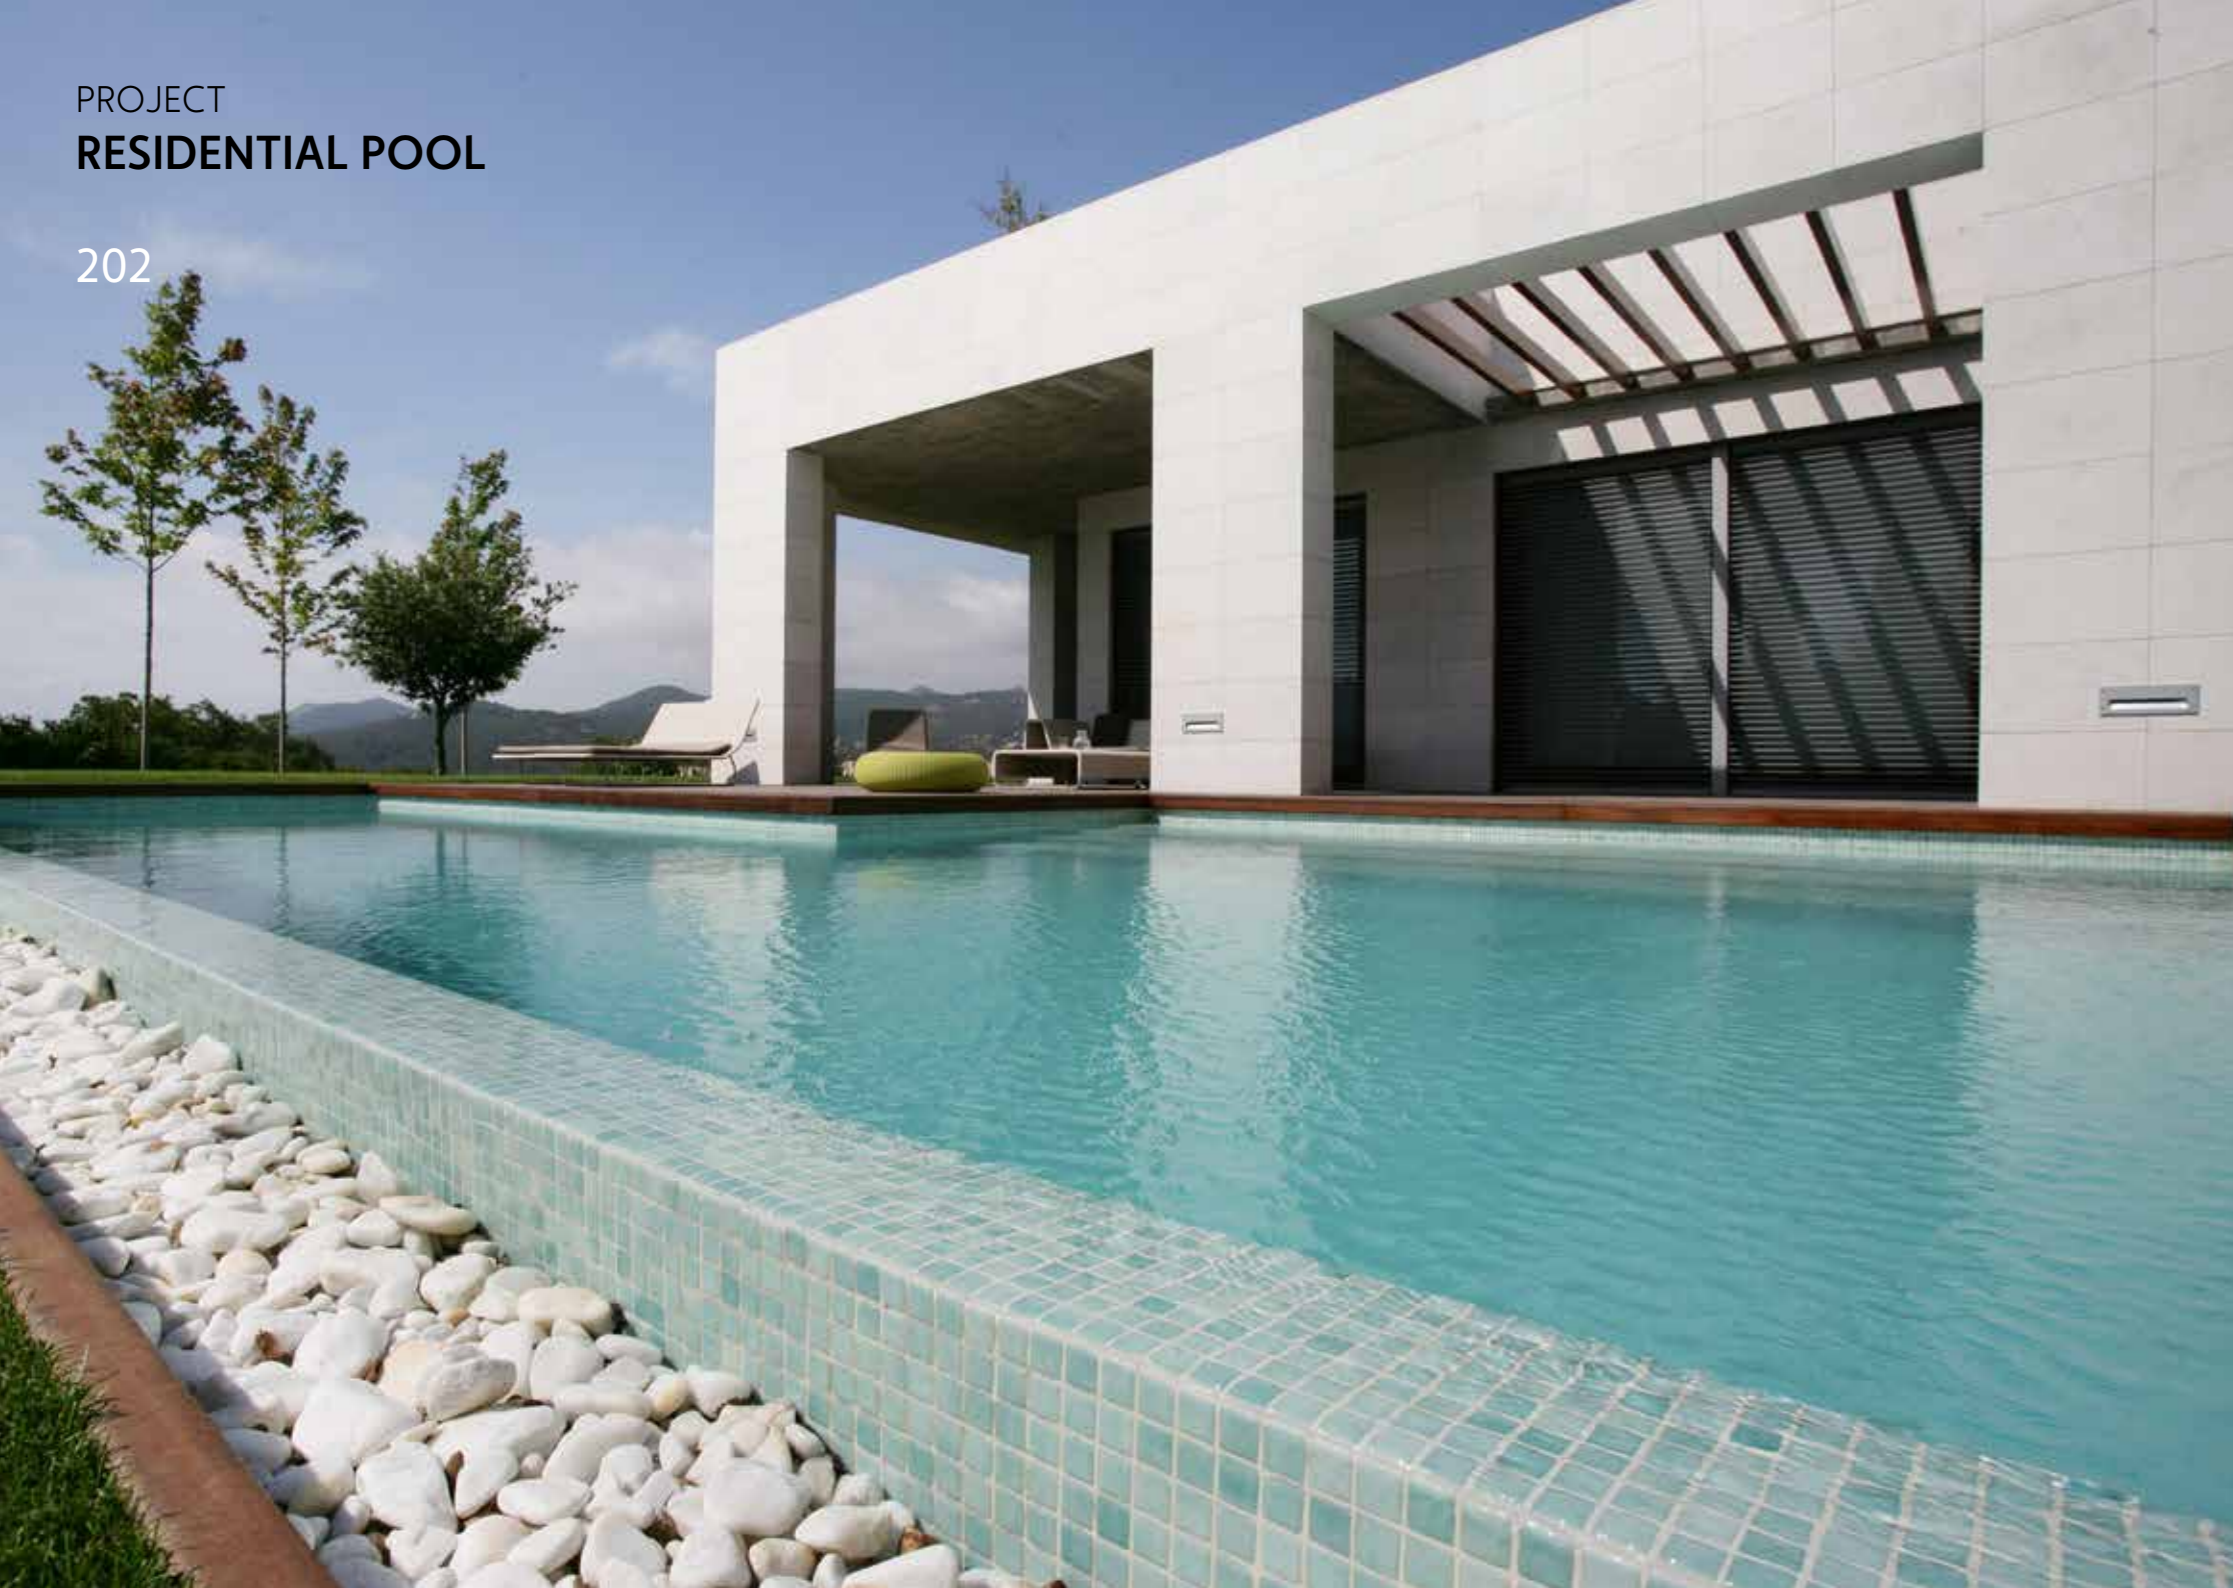

TOGAMA
MORE THAN MOSAIC

GREEN
VERDE
VERT

PROJECT
PRIVATE VILLA
COSTA RICA

NIEBLA MENTA

PROJECT
RESIDENTIAL POOL

202

PROJECT
SIRENNIS COUNTRY CLUB
IBIZA, SPAIN

203 SILK