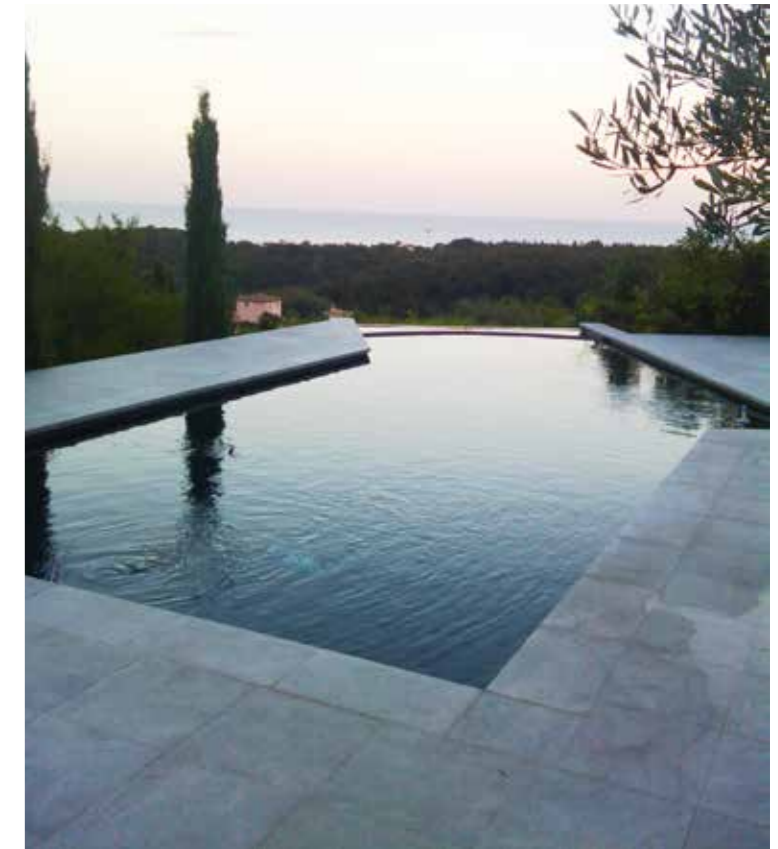

PROJECT
PRIVATE VILLAS
CÔTE D'AZUR, FRANCE

NIEBLA NEGRO