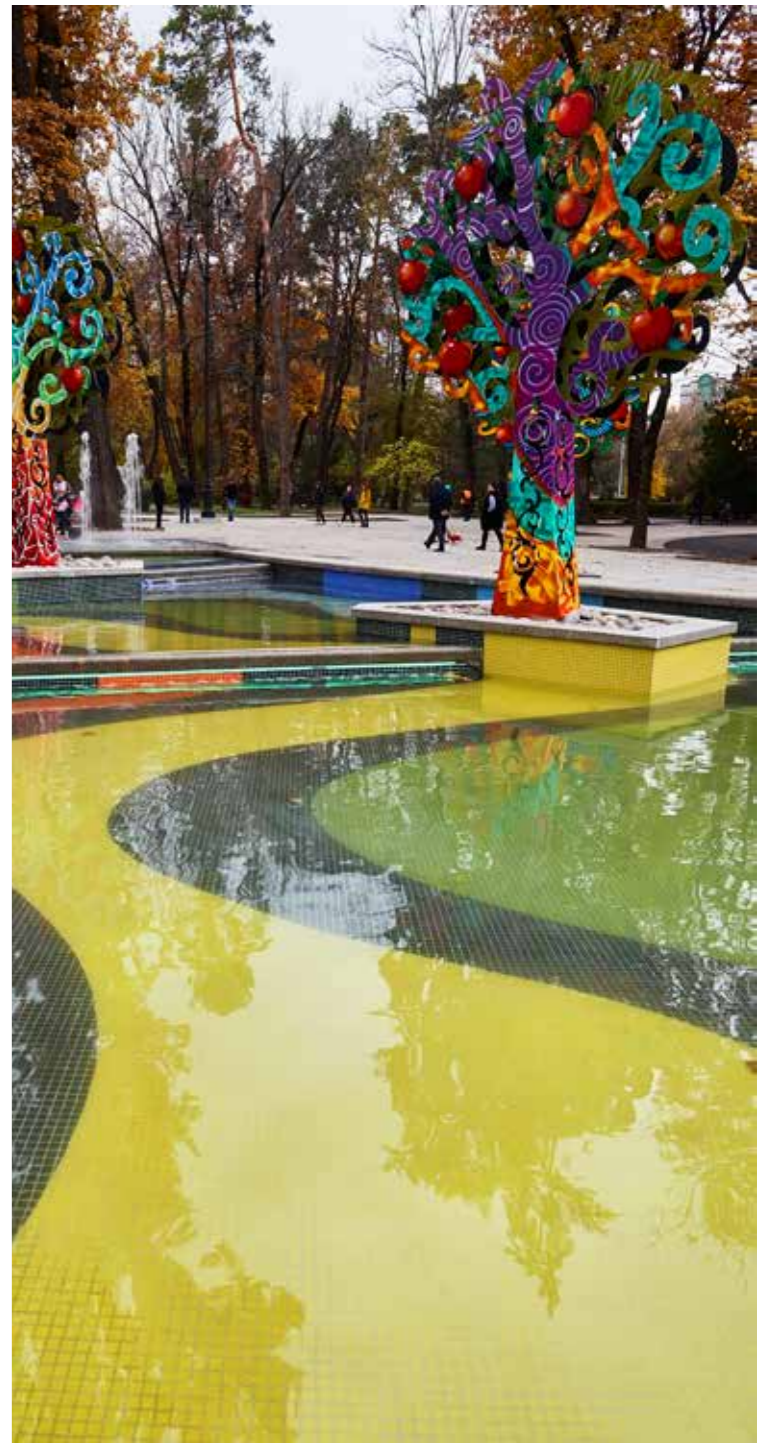

CUSTOM DESIGN

PROJECT
HOTEL CALIFORNIA URBAN SPA
ALBUFEIRA, PORTUGAL

CUSTOM DESIGN

PROJECT
HOTEL & RESORT CALA PADA
IBIZA, SPAIN

CUSTOM DESIGN SILK

PROJECT
XXXXXXXXXXXX
XXXXXX
CUSTOM DESIGN

CENEFA OLAS
33,6 x 0,26 cm. | 13,15" x 0,10"
CENE06P Q5