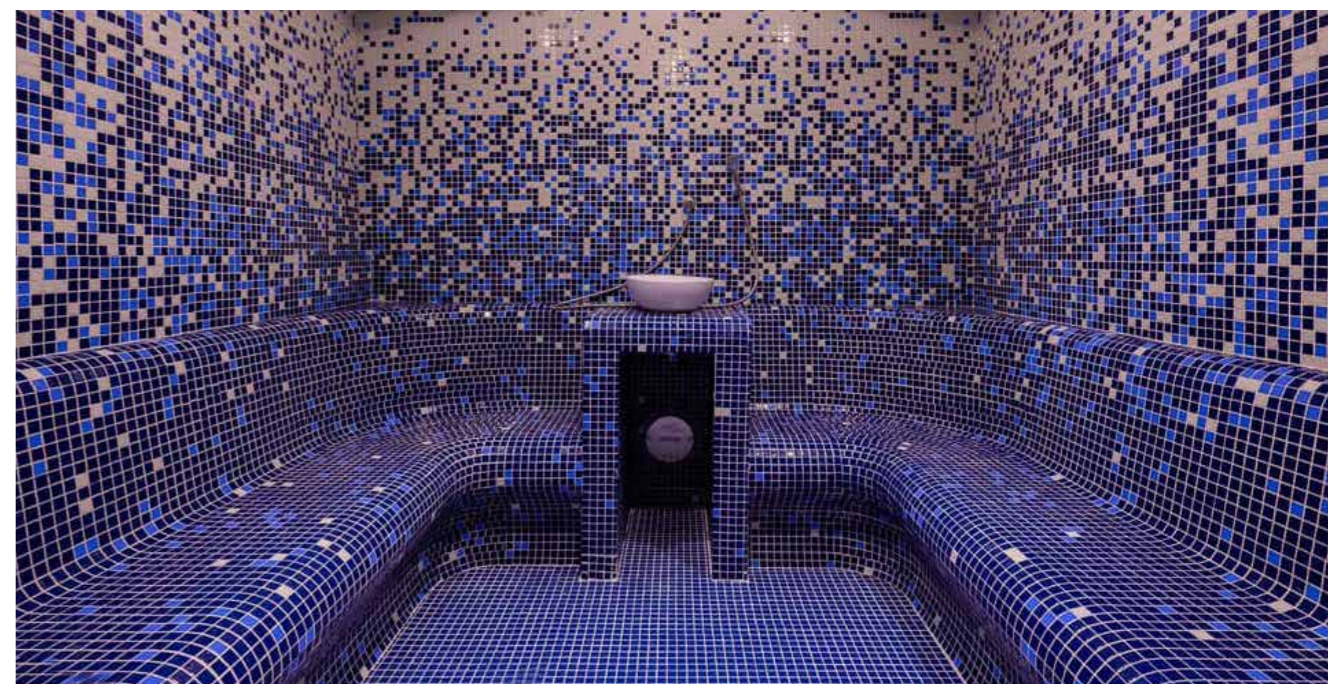

CUSTOM DESIGN

PROJECT
HOTEL CALIFORNIA URBAN SPA
ALBUFEIRA, PORTUGAL

CUSTOM DESIGN

PROJECT
HOTEL & RESORT CALA PADA
IBIZA, SPAIN

CUSTOM DESIGN SILK

PROJECT
XXXXXXXXXXXX
XXXXXX
CUSTOM DESIGN

CENEFA OLAS
33,6 x 0,26 cm. | 13,15" x 0,10"
CENE06P Q5