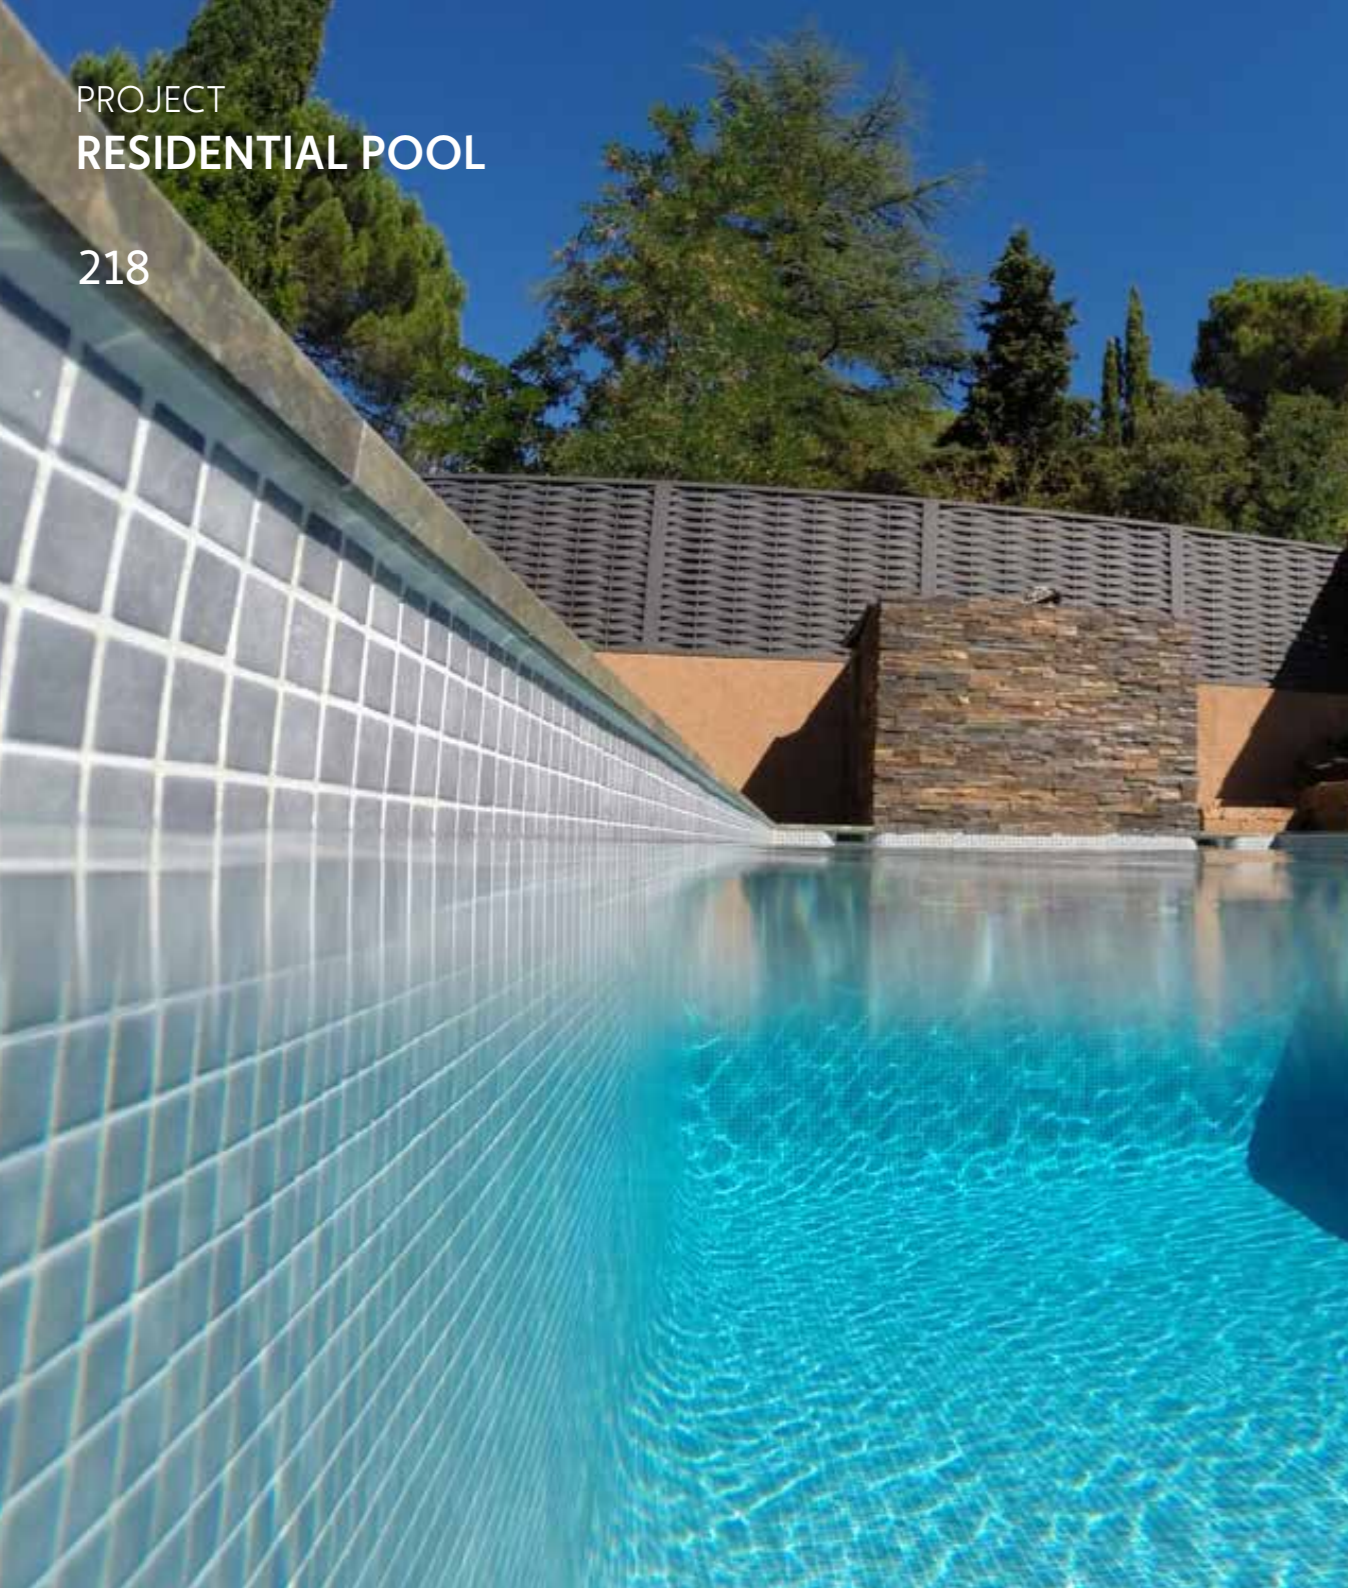

GRIS CLARO
33,4 x 33,4 cm. | 13,15" x 13,15"
GRCL25Y **A5** LISO