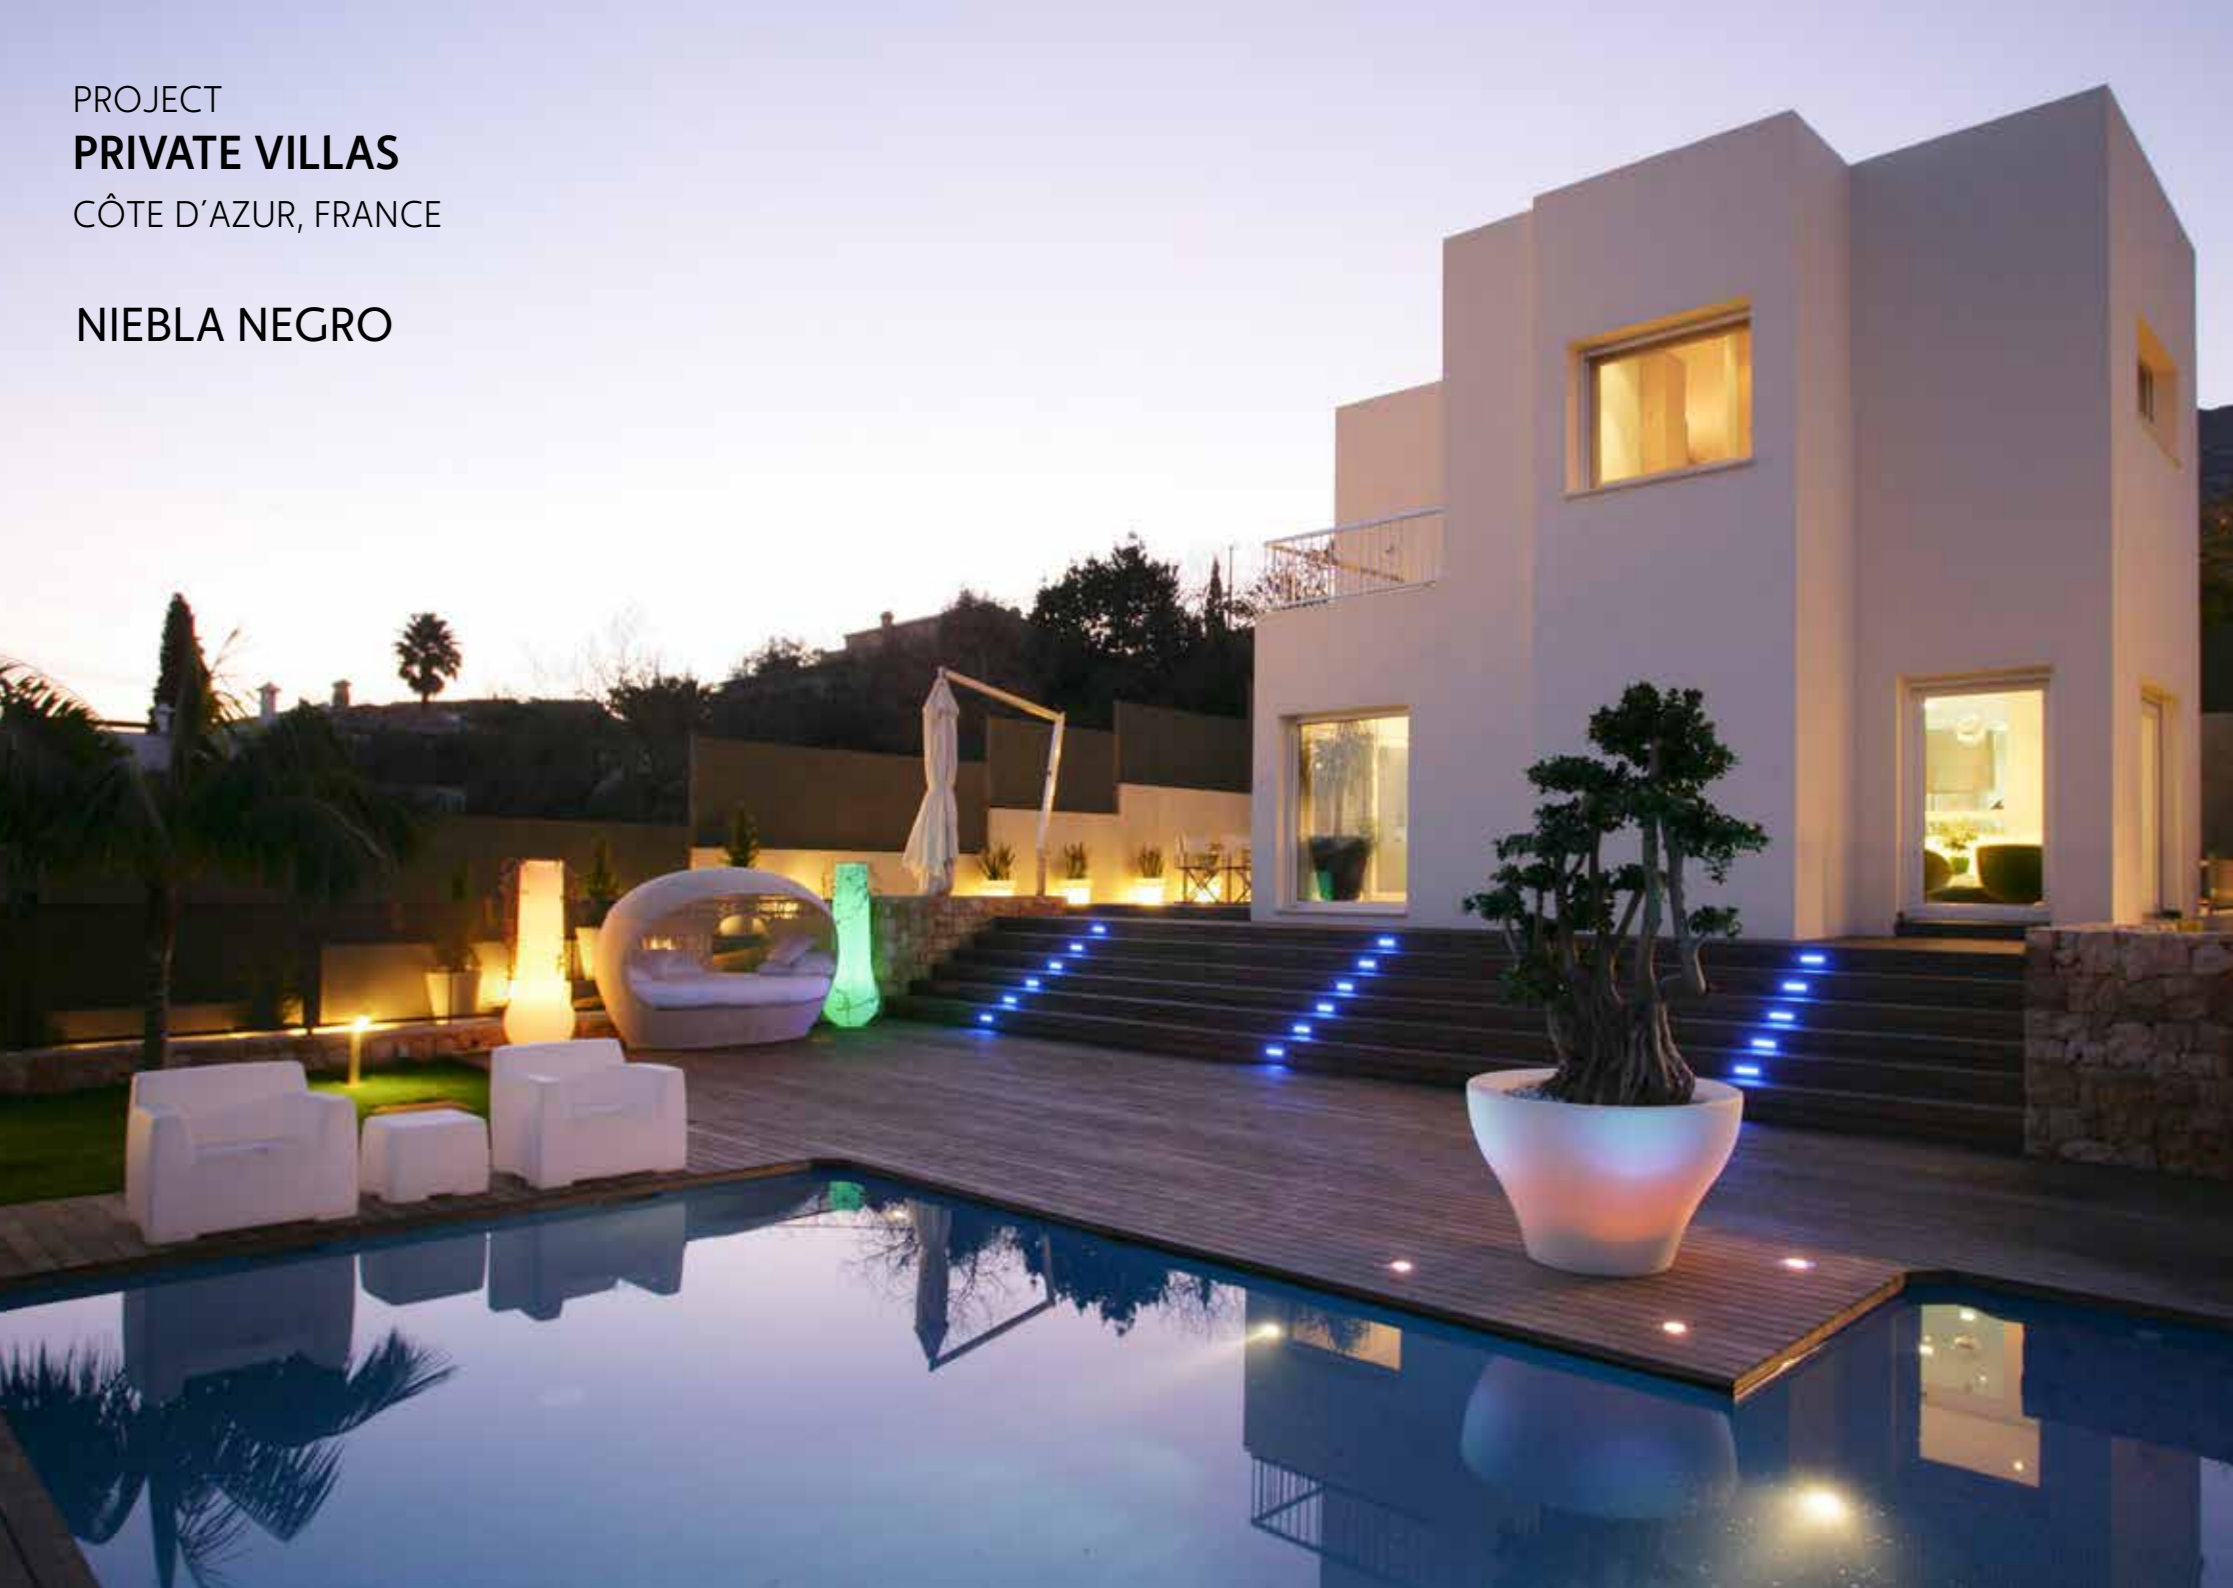

PROJECT
PRIVATE VILLAS
CÔTE D'AZUR, FRANCE

NIEBLA NEGRO