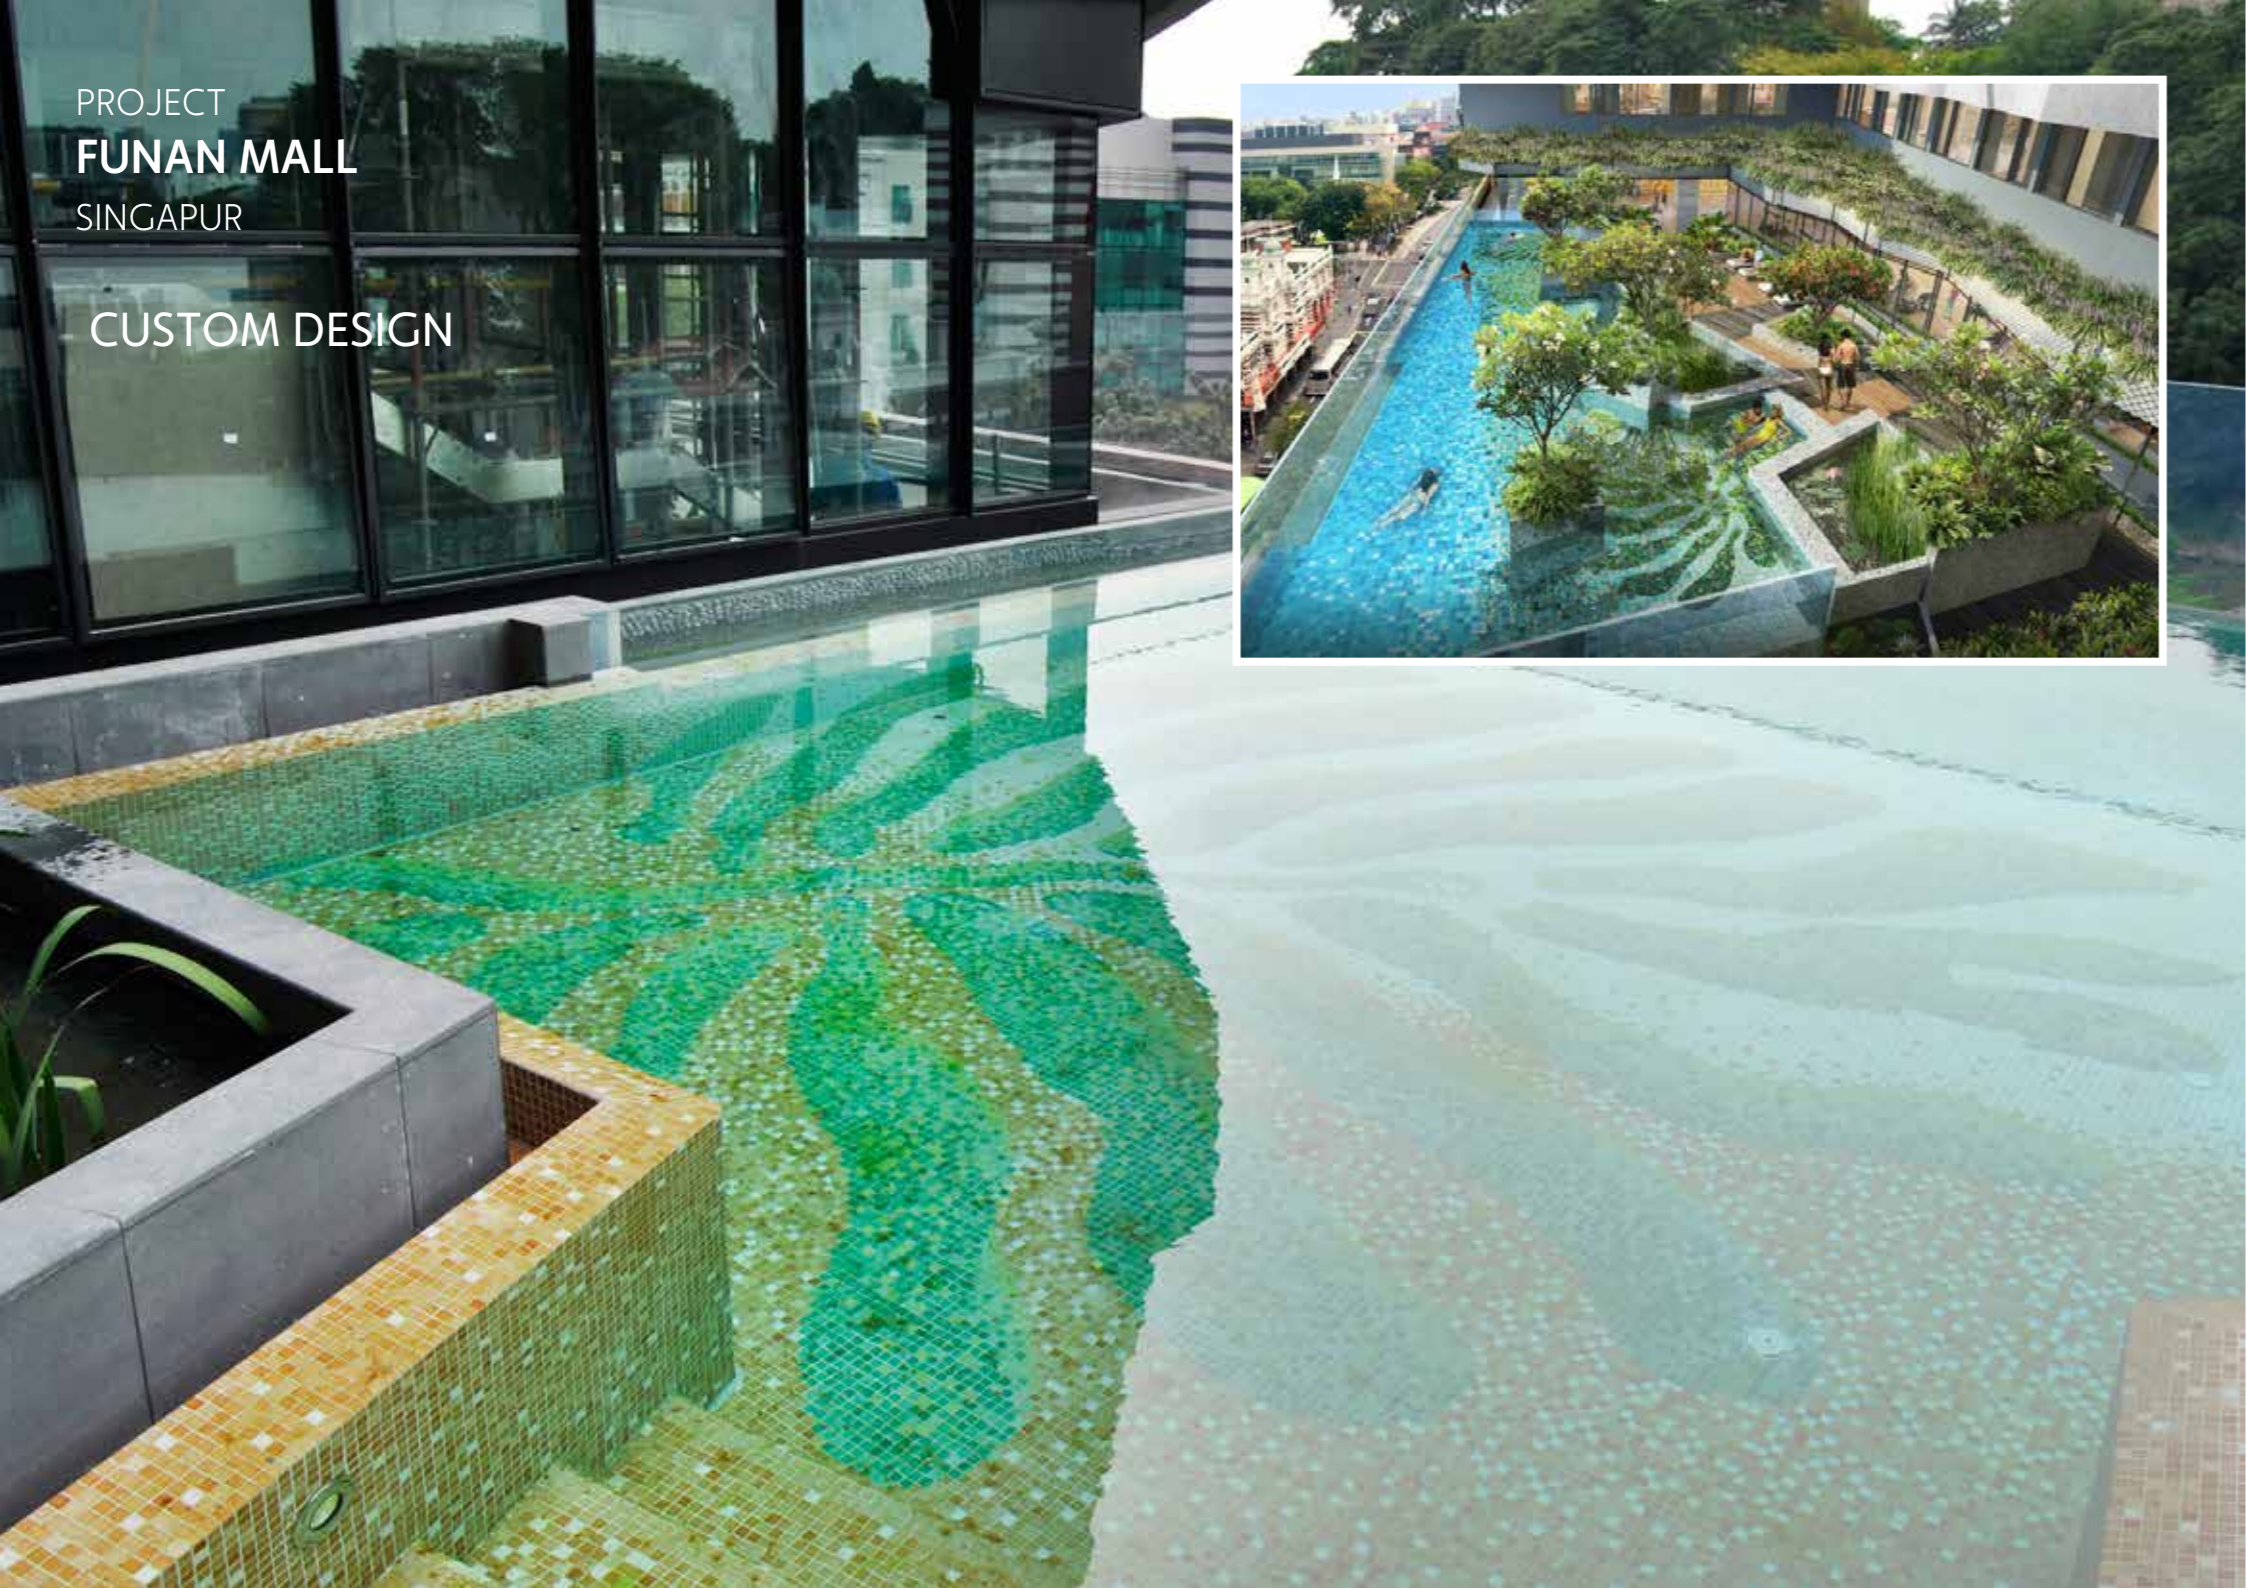

CUSTOM DESIGN

PROJECT
HOTEL CALIFORNIA URBAN SPA
ALBUFEIRA, PORTUGAL

CUSTOM DESIGN

PROJECT
HOTEL & RESORT CALA PADA
IBIZA, SPAIN

CUSTOM DESIGN SILK

PROJECT
XXXXXXXXXXXX
XXXXXX
CUSTOM DESIGN

CENEFA OLAS
33,6 x 0,26 cm. | 13,15" x 0,10"
CENE06P Q5