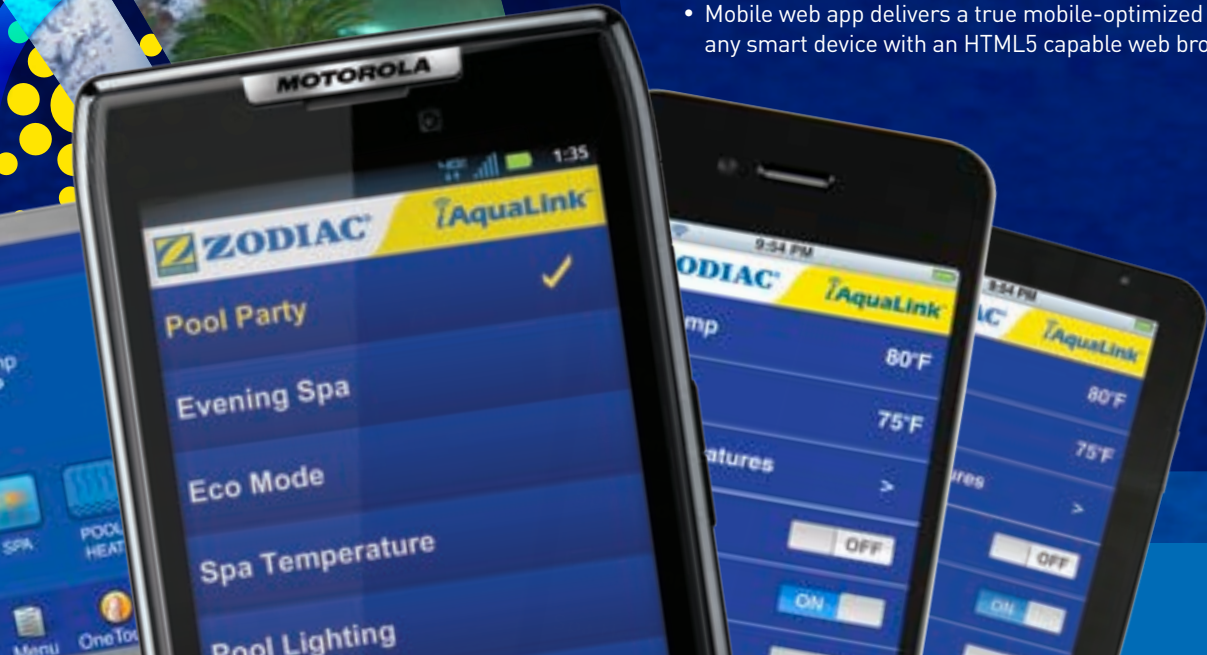

INTELLIGENT POOL CONTROL FROM YOUR SMART PHONE, TABLET OR WEB-CONNECTED DEVICE

iAquaLink allows you to control your pool anytime, anywhere. Using our free apps for your smart phone, tablet, or web-connected device, you can control all the elements of your pool or pool/spa system, even when you're on the go.

iAQUALINK IS EASY & CONVENIENT

On the golf course or on the go, control your pool anytime, anywhere with iAquaLink.

- Most intuitive and user-friendly mobile pool controller ever
- iAquaLink can be used alone, or combined with the complete line of wall-mounted or wireless AquaLink® RS interfaces (Shown on opposite page)
- User accounts can be created in minutes, used immediately, and the service is free
- Control multiple pools from a single user account

POWERFUL & VERSATILE

- Upgrades available for virtually any AquaLink, Jandy® or Zodiac® controller ever made
- No unsightly wires, wall panels, or charging bases required
- Compatible with most residential WiFi and Ethernet networks
- Easy, hassle-free online registration
- Professional installation required

BROAD PLATFORM SUPPORT: NO POOL CONTROL SYSTEM OFFERS GREATER COMPATIBILITY WITH MORE MOBILE PLATFORMS THAN iAQUALINK.

- Free apps for Apple® and Android® smartphones and tablets
- Mobile web app delivers a true mobile-optimized app experience to virtually any smart device with an HTML5 capable web browser.