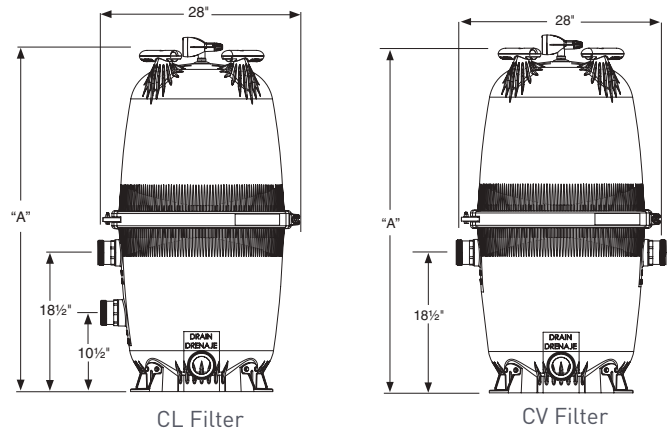

DIMENSIONS

PERFORMANCE

CV/CL Filter Head Loss Curves