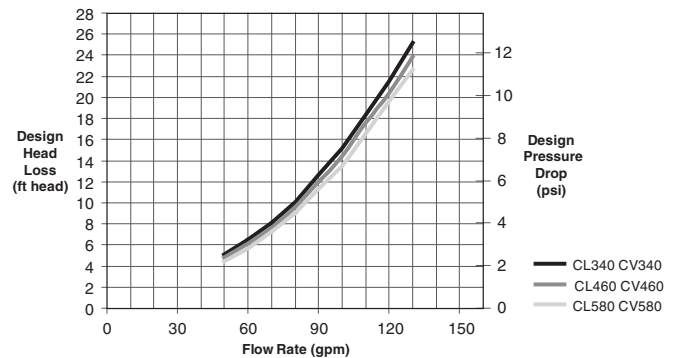

- » The included Sweep Elbow and unions allow the filter to easily connect to nearly all Jandy Pro Series products
- » 2" x 2½" Universal Unions and easy grip handles make installation and cleaning easy
- » Extra large 2" drain port allows for easy cleaning
- » Unique pressure gauge features clean/dirty indicator that can be customized, making it easy to assess filter cartridge condition

SPECIFICATIONS

Specifications and Dimensions, CL & CV Series Filters

Model Number	CL340	CL460	CL580	CV340	CV460	CV580
Filter Area	340 ft ²	460 ft ²	580 ft ²	340 ft ²	460 ft ²	580 ft ²
Design Flow Rate	.37 gpm/ft ²	.33 gpm/ft ²	.26 gpm/ft ²	.37 gpm/ft ²	.33 gpm/ft ²	.26 gpm/ft ²
Maximum Flow	127 gpm	150 gpm	150 gpm	127 gpm	150 gpm	150 gpm
Six Hour Capacity	45,720 gallons	54,000 gallons	54,000 gallons	45,720 gallons	54,000 gallons	54,000 gallons
Eight Hour Capacity	60,960 gallons	72,000 gallons	72,000 gallons	60,960 gallons	72,000 gallons	72,000 gallons
Maximum Working Pressure	50 psi	50 psi	50 psi	50 psi	50 psi	50 psi
Cartridges Required	4 (85ft ² each)	4 (115ft ² each)	4 (145ft ² each)	4 (85ft ² each)	4 (115ft ² each)	4 (145ft ² each)
Shipping Weight	93 lbs.	95 lbs.	101 lbs.	106 lbs.	106 lbs.	112 lbs.
Height ("A")	41 inches	41 inches	47 inches	41 inches	41 inches	47 inches
Footprint	25" dia. circle	25" dia. circle	25" dia. circle	25" dia. circle	25" dia. circle	25" dia. circle
Distance Between Inlet and Outlet	8"	8"	8"	Not Applicable	Not Applicable	Not Applicable

DIMENSIONS

PERFORMANCE

CV/CL Filter Head Loss Curves

Zodiac Pool Systems, Inc.
2620 Commerce Way, Vista, CA 92081
1.800.822.7933 | www.ZodiacPoolSystems.com

Zodiac Pool Systems Canada, Inc.
2115 South Service Road West, Unit #3, Oakville, ON L6L 5W2
1.888.647.4004 | www.ZodiacPoolSystems.ca