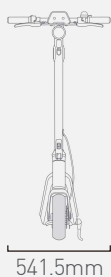

KQi3 Sport

APP - CONNECTED

NIU ENERGY™ - LITHIUM BATTERY

NIU MOTOR

25 KM/H

TOP SPEED

40 KM

RANGE

5 H

BATTERY CHARGE TIME

OVERVIEW

Colour

Folded

1173*504*541.5mm

Rider Minimum Age

14+

Max Rider Weight

100 kg

Vehicle Weight (Inc. battery)

18.5 kg

Folding Mechanism

2 Step Easy Folding

TIRES

Tire Type

Tubeless Pneumatic

Front/Rear Tire Size

65/65-6

POWER

Battery	365Wh
30 Mins Max Continuous Output	600W
Rated Power	300W
Voltage	48V
Riding Modes	4 modes: E-Save / Sport / Custom / Pedestrian

SAFETY

Brake Type	Dual Disc Brake (Front) + Regenerative braking
Lights	Front & Rear LED
Bell	Mechanical bell