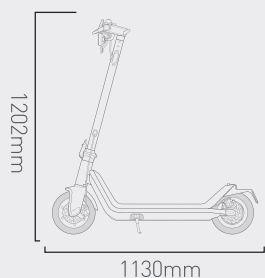

APP-CONNECTED

NIU ENERGY™- LITHIUM BATTERY

NIU MOTOR

25 KM/H

TOP SPEED

65 KM

RANGE

8 H

BATTERY CHARGE TIME

OVERVIEW

Colour

Folded

1130 × 541.5 × 504mm

Rider Minimum Age

14+

Max Rider Weight

100kg

Vehicle Weight (Inc. battery)

21.1kg

Folding Mechanism

2 Step Easy Folding

TIRES

Tire Type

Self-healing pneumatic tires

Front/Rear Tire Size

241mm × 64mm

POWER

Battery	608Wh
30 Mins Max Continuous Output	900W
Rated Power	450W
Voltage	48V
Riding Modes	4 modes: E-Save / Sport / Custom / Pedestrian

SAFETY

Brake Type	Dual Disc Brake (Front & Rear) + Regenerative braking
Lights	Front & Rear LED / Side reflectors
Bell	Mechanical bell