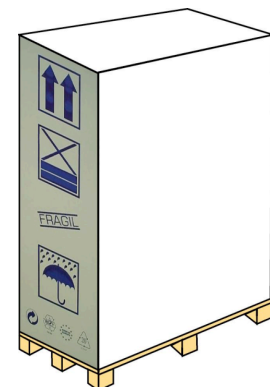

## PACKAGING

GRE BOX ( [WITHOUT LOGO](#) ) 90 X 80 X 154 cm

IT LABEL IDENTIFYING

EAN CODE: 8412081265728

PACKAGING SIZE: 89 X 80 X 154 cm

PACKAGING VOLUME: 1,0965 m<sup>3</sup>

GROSS WEIGHT: **225** kg

## PALLETIZATION

COMPLET PALET SIZE: 90 X 80 X 169 cm

FLOOR'S NUMBERS: 1

PACKAGINGS BY PALET:1

PALET VOLUME: 1,2168 m<sup>3</sup>

GROSS WEIGHT PALET: **237,6** kg