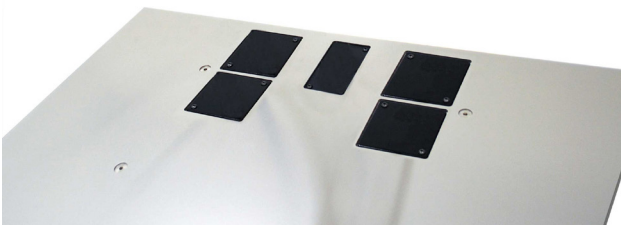

No obligations

Don't need any customization? You are still covered

Blank plates neatly covering the slots are included with any lectern. Your lectern always looks sharp and nice.

Check the lectern's description to see how many modules it can accept (The Y5 lectern can not accept install-yourself modules).