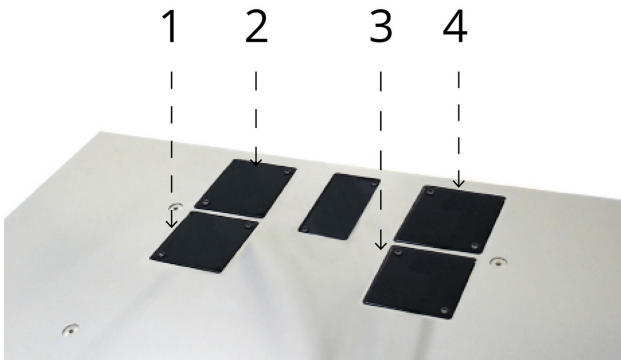

Y5 Mahogany lectern
with cross

Customization

The Simplest and Most Powerful Customization System

Customization

Fully customize your lectern, anytime

Easily customize your lectern by getting one or more modules, from a microphone connector to a power outlet.