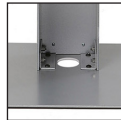

Book Stopper

Large book/pencil stopper.

Grommet

The opening in the base allows access to a floor hatch.

Interior Shelf

Put away your notes or have a bottle of water at hand.

Materials

Tough 5 mm (3/16") thick aluminum plate.
Powder coated painted aluminum.
Fine furniture quality plywood 9 mm (5/8") with lacquered finish on all sides.
Stainless steel bolts and nuts.