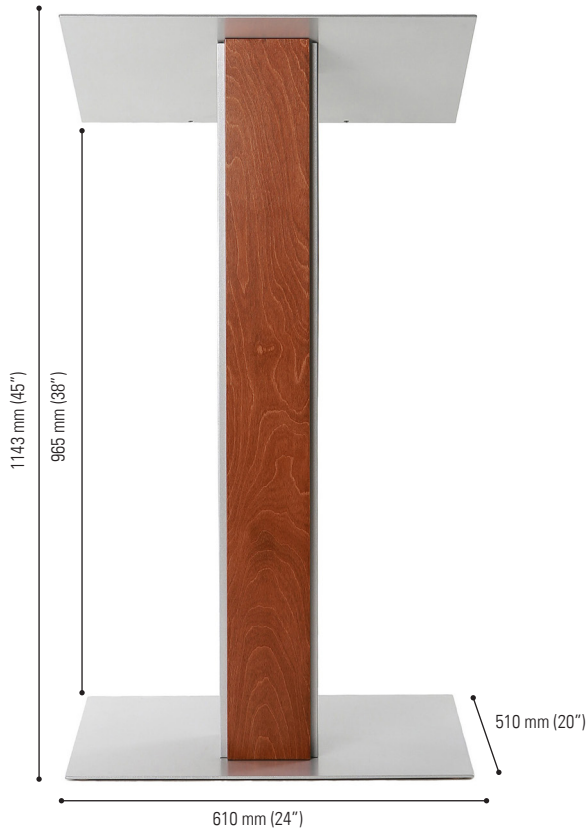

Chad Lewis, Seattle

Modernize your image and enjoy

Modernize your presentation space with the elegant Y5 Lectern. The podium stand has a slim design that highlights the speaker and creates a sense of authority. A whisky color stained wood panel at the front adds a touch of warmth to the design, while the aluminum base and top provide impressive strength and stability. The portable lectern has an interior shelf that makes it easy to keep a pointer or drink on hand during your speech.

This is a perfect podium for giving conferences, public presentations or speeches. Simple to use, lots of nice options. (Assembly required).

Y5 Natural

Y5 Whisky

Y5 Mahogany

Y5 lectern - Whisky

Y5 Whisky wheels version
(tilt-back wheels system)