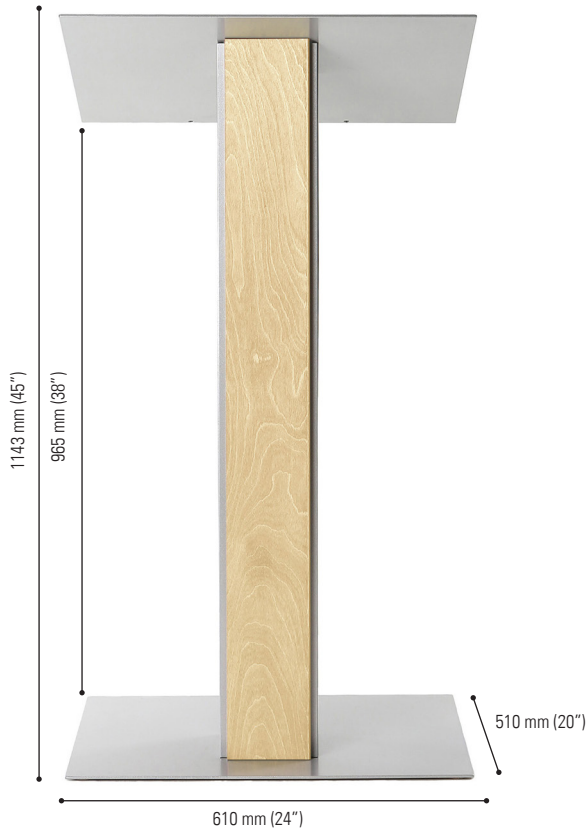

Chad Lewis, Seattle

Modernize your image and enjoy

Modernize your presentation space with the elegant Y5 Lectern. The podium stand has a slim design that highlights the speaker and creates a sense of authority. A whisky color stained wood panel at the front adds a touch of warmth to the design, while the aluminum base and top provide impressive strength and stability. The portable lectern has an interior shelf that makes it easy to keep a pointer or drink on hand during your speech.

This is a perfect podium for giving conferences, public presentations or speeches. Simple to use, lots of nice options. (Assembly required).

Y5 Natural

Y5 Whisky

Y5 Mahogany

Y5 lectern - Natural

Y5 Natural wheels version
(tilt-back wheels system)

Standard height, fits man and woman, tall and small. The speakers will enjoy the comfort of well-designed lecterns, feel in control and deliver their messages with more efficiency.

Logo placement

The front panel can easily display a logo.