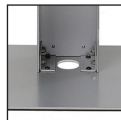

Book Stopper

Large book/pencil stopper.

Grommet

The opening in the base allows access to a floor hatch.

Interior Shelf

Put away your notes or have a bottle of water at hand.

Materials

Tough 5 mm (3/16") thick aluminum plate.
Powder coated painted aluminum.
Fine furniture quality plywood 9 mm (5/8") with lacquered finish on all sides.
Stainless steel bolts and nuts.