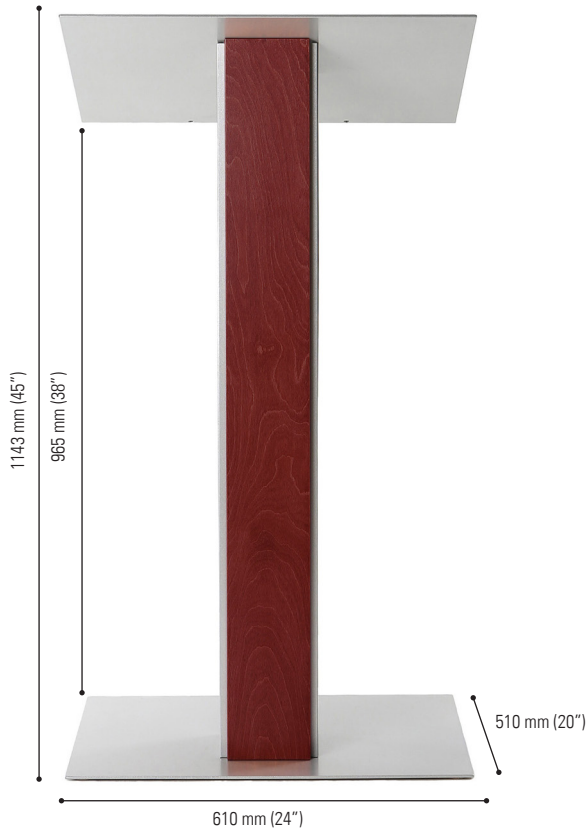

Y5 lectern - Mahogany

Y5 Mahogany wheels version
(tilt-back wheels system)

Exclusive!

2 trees planted
per lectern

Number of different configurations
allowed by the available colors
and other options

17 kg
37 lbs

Ships flat in 2
boxes

Assembly
Instructions
included

Assembly tools
included

Assembles in 45
minutes

Difficulty level of
assembly: Easy