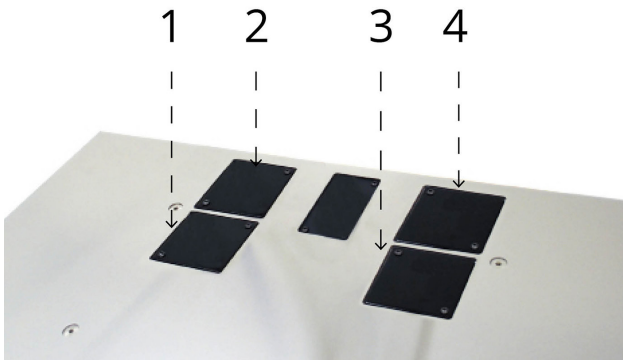

Y7 Collapsible lectern

K8 Tabletop lectern

K9 Natural Tabletop lectern

K9 Mahogany Tabletop lectern

Customization

The Simplest and Most Powerful Customization System

Customization

Fully customize your lectern, anytime

Easily customize your lectern by getting one or more modules, from a microphone connector to a power outlet.

How does it work

The Most User-Friendly Customization System

You get complete control: we have prepared the lectern's top shelf with 2 to 4 slots that can accept any install-yourself module + a central location for a reading lamp. You decide what you want to install and where you install it.