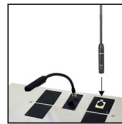

Exclusive
The Simplest and Most Powerful Customization System to meet any requirements anytime, from microphones to network connectivity.

Wheels