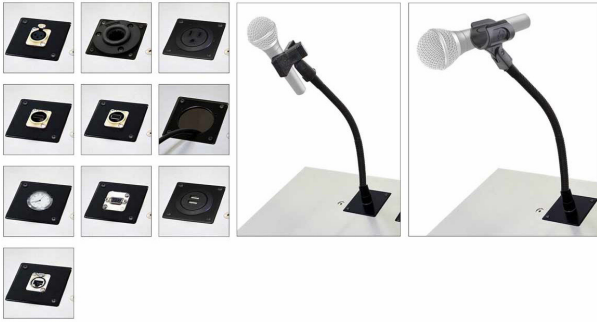

Y7 Collapsible lectern

K8 Tabletop lectern

K9 Natural Tabletop lectern

K9 Mahogany Tabletop lectern

Customization

The Simplest and Most Powerful Customization System

Customization

Fully customize your lectern, anytime

Easily customize your lectern by getting one or more modules, from a microphone connector to a power outlet.

How does it work

The Most User-Friendly Customization System

You get complete control: we have prepared the lectern's top shelf with 2 to 4 slots that can accept any install-yourself module + a central location for a reading lamp. You decide what you want to install and where you install it.