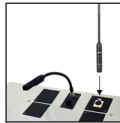

Why our lecterns are made for you

Microphones

Exclusive

The Simplest and Most Powerful Customization System to meet any requirements anytime, from microphones to network connectivity.

Safe