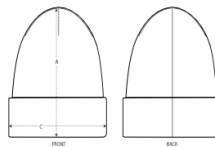

Premium Organic Unisex Joggers

SIZES	XXS	XS	S	M	L	XL	XXL	3XL
A Waist	33	35	37	39	42	45	48	51
B Leg Length	98	100	102	104	106	108	110	110
C Thigh	29	30	31	32	33.5	35	36.5	38

Organic Mens Body Warmer

SIZES		S	M	L	XL	XXL	3XL	4XL	5XL
A	Half Chest	53.5	56	59.5	63	66.5	70	74	80
B	Body Length	65	68.5	70.5	72.5	74.5	76.5	78.5	80.5

Some sizes are only available on a limited number of colours. Please check our webshop for latest information

Organic Womens Body Warmer

SIZES		XS	S	M	L	XL	XXL
A	Half Chest	47	50	53	56	59	62
B	Body Length	58	60	62	64	66	68

Premium Organic Womens Cropped Crewneck

SIZES		XS	S	M	L	XL	XXL
A	Half Chest	47.5	50	53	56	59	62
B	Body Length	49.5	51.5	53.5	55.5	56.5	57.5
C	Sleeve Length	50	50	51	51.5	52	52

Organic Unisex Beanie

SIZES		OS
A	Height	28.5
C	Width	22

Kids Premium Organic Crewneck

SIZES	3-4/98-104CM	5-6/110-116CM	7-8/122-128CM	9-11/134-146CM	12-13/152-162CM
A Half Chest	38	40	42	46	50
B Body Length	43	46	52	59	66
C Sleeve Length	32	37.5	43.5	50.5	57.5