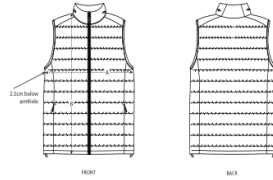

SIZE GUIDE

Premium Organic Unisex Hoodie

SIZES	XXS	XS	S	M	L	XL	XXL	3XL	4XL	5XL
A Half Chest	51	53	55	59	62	65	69	73	78	83
B Body Length	62	65	69	73	75	77	79	81	83	84
C Sleeve Length	57.5	59.5	63	65.5	67.5	68	68.5	68.5	68.5	68.5

Some sizes are only available on a limited number of colours. Please check our webshop for latest information

Premium Organic Unisex T-Shirt

SIZES	XXS	XS	S	M	L	XL	XXL	3XL	4XL	5XL
A Half Chest	45.5	47.5	49.5	53.5	56.5	59.5	63.5	67.5	72.5	77.5
B Body Length	62	65	69	73	75	77	79	81	83	84
C Sleeve Length	20	21	22.5	24	24.5	25	25.5	26	26	26

Some sizes are only available on a limited number of colours. Please check our webshop for latest information

Premium Organic Unisex Shorts

SIZES	XXS	XS	S	M	L	XL	XXL	3XL
A Waist	36	38	40	42	45	48	51	54
B Leg Length	41	43	45	47	49	51	53	53
C Thigh	31	32	33	34	35.5	37	38.5	40

Premium Organic Unisex Joggers

SIZES	XXS	XS	S	M	L	XL	XXL	3XL
A Waist	33	35	37	39	42	45	48	51
B Leg Length	98	100	102	104	106	108	110	110
C Thigh	29	30	31	32	33.5	35	36.5	38

Organic Mens Body Warmer

SIZES		S	M	L	XL	XXL	3XL	4XL	5XL
A	Half Chest	53.5	56	59.5	63	66.5	70	74	80
B	Body Length	65	68.5	70.5	72.5	74.5	76.5	78.5	80.5