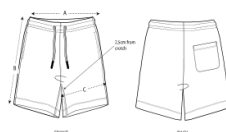

Premium Organic Womens Cropped Crewneck

SIZES		XS	S	M	L	XL	XXL
A	Half Chest	47.5	50	53	56	59	62
B	Body Length	49.5	51.5	53.5	55.5	56.5	57.5
C	Sleeve Length	50	50	51	51.5	52	52

Organic Unisex Beanie

SIZES		OS
A	Height	28.5
C	Width	22

Kids Premium Organic Crewneck

SIZES	3-4/98-104CM	5-6/110-116CM	7-8/122-128CM	9-11/134-146CM	12-13/152-162CM
A Half Chest	38	40	42	46	50
B Body Length	43	46	52	59	66
C Sleeve Length	32	37.5	43.5	50.5	57.5

Kids Premium Organic T-Shirt

SIZES	3-4/98-104CM	5-6/110-116CM	7-8/122-128CM	9-11/134-146CM	12-13/152-162CM
A Half Chest	34	36	38	42	46
B Body Length	43	47	52	59	66
C Sleeve Length	12	13	15	17	19

Kids Premium Organic Shorts

SIZES	3-4/98-104CM	5-6/110-116CM	7-8/122-128CM	9-11/134-146CM	12-13/152-162CM
A Waist	24	25.5	28	31	34
B Leg Length	25.5	30.5	35.5	42.5	47.5
C Thigh	23	24.5	25.5	28	31