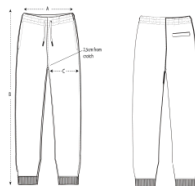

SIZE GUIDE

Premium Organic Unisex Hoodie

SIZES	XXS	XS	S	M	L	XL	XXL	3XL	4XL	5XL
A Half Chest	51	53	55	59	62	65	69	73	78	83
B Body Length	62	65	69	73	75	77	79	81	83	84
C Sleeve Length	57.5	59.5	63	65.5	67.5	68	68.5	68.5	68.5	68.5

Some sizes are only available on a limited number of colours. Please check our webshop for latest information

Premium Organic Unisex T-Shirt

SIZES	XXS	XS	S	M	L	XL	XXL	3XL	4XL	5XL
A Half Chest	45.5	47.5	49.5	53.5	56.5	59.5	63.5	67.5	72.5	77.5
B Body Length	62	65	69	73	75	77	79	81	83	84
C Sleeve Length	20	21	22.5	24	24.5	25	25.5	26	26	26

Some sizes are only available on a limited number of colours. Please check our webshop for latest information

Premium Organic Unisex Shorts

SIZES	XXS	XS	S	M	L	XL	XXL	3XL
A Waist	36	38	40	42	45	48	51	54
B Leg Length	41	43	45	47	49	51	53	53
C Thigh	31	32	33	34	35.5	37	38.5	40

Premium Organic Unisex Joggers

SIZES	XXS	XS	S	M	L	XL	XXL	3XL
A Waist	33	35	37	39	42	45	48	51
B Leg Length	98	100	102	104	106	108	110	110
C Thigh	29	30	31	32	33.5	35	36.5	38

Organic Mens Body Warmer

SIZES		S	M	L	XL	XXL	3XL	4XL	5XL
A	Half Chest	53.5	56	59.5	63	66.5	70	74	80
B	Body Length	65	68.5	70.5	72.5	74.5	76.5	78.5	80.5