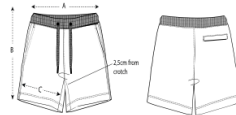

SIZE GUIDE

Premium Organic Unisex Hoodie

SIZES	XXS	XS	S	M	L	XL	XXL	3XL	4XL	5XL
A Half Chest	51	53	55	59	62	65	69	73	78	83
B Body Length	62	65	69	73	75	77	79	81	83	84
C Sleeve Length	57.5	59.5	63	65.5	67.5	68	68.5	68.5	68.5	68.5

Some sizes are only available on a limited number of colours. Please check our webshop for latest information

Premium Organic Unisex T-Shirt

SIZES	XXS	XS	S	M	L	XL	XXL	3XL	4XL	5XL
A Half Chest	45.5	47.5	49.5	53.5	56.5	59.5	63.5	67.5	72.5	77.5
B Body Length	62	65	69	73	75	77	79	81	83	84
C Sleeve Length	20	21	22.5	24	24.5	25	25.5	26	26	26

Some sizes are only available on a limited number of colours. Please check our webshop for latest information

Premium Organic Unisex Shorts

SIZES	XXS	XS	S	M	L	XL	XXL	3XL
A Waist	36	38	40	42	45	48	51	54
B Leg Length	41	43	45	47	49	51	53	53
C Thigh	31	32	33	34	35.5	37	38.5	40

Premium Organic Unisex Joggers

SIZES	XXS	XS	S	M	L	XL	XXL	3XL
A Waist	33	35	37	39	42	45	48	51
B Leg Length	98	100	102	104	106	108	110	110
C Thigh	29	30	31	32	33.5	35	36.5	38

Organic Mens Body Warmer

SIZES		S	M	L	XL	XXL	3XL	4XL	5XL
A	Half Chest	53.5	56	59.5	63	66.5	70	74	80
B	Body Length	65	68.5	70.5	72.5	74.5	76.5	78.5	80.5