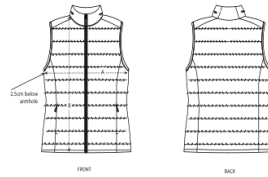

Organic Womens Body Warmer

SIZES		XS	S	M	L	XL	XXL
A	Half Chest	47	50	53	56	59	62
B	Body Length	58	60	62	64	66	68