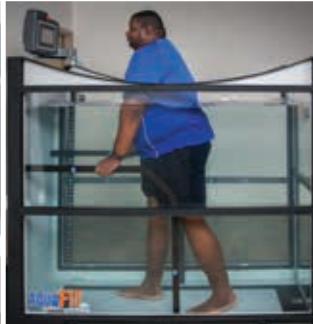

A AQUA MUNIT®

AQUA FIT

TREATMENT BENEFITS:

- Higher outcomes with workouts in half the time as land based workouts
- Effective exercise for fitness, training and conditioning
- Adjustable water depths for controlled weight-bearing exercises with less impact and stress on joints
- Adjustable treadmill speeds allow for more rigorous workouts
- Larger tank and doorway makes it ideal for athletes and bariatric patients
- Provides resistance throughout the range of motion with 360° of resistance for all movements, providing a closed chain, hydrokinetic exercise

AQUAFIT & AQUAFIT PLUS UNDERWATER TREADMILL SYSTEM

The AquaFit and AquaFit Plus underwater treadmill systems are designed for the ultimate in hydrotherapy and fitness, boasting a larger exercise chamber for a wider variety of fitness opportunities, especially accommodating for performance athletes and arthritic or bariatric patients. Both systems offer variable speeds and flexible water depths for weight loss, faster recovery, optimal training and conditioning, and rehabilitation from injury.

Water is over 700 times as dense as air so a 30 minute workout in water is equal to a 60 minute workout on land.

Workout in HALF the Time!

AQUAFIT & AQUAFIT PLUS FEATURES:

- 1 Touchscreen Control Panel**
Energy Saver Mode can be programmed to suit your clinic's needs.
- 2 Large Viewing Windows**
Allows trainers or therapists to view patients' gait and stride and make corrections.
- 3 Resistance Jets***
Provides more resistance and a massage-like current.
- 3A Air Adjustment Knob***
Optional resistance jets include adjustable air flow to add air bubbles to water.
- 4 Quick Release Treadmill**
Made for easy lifting and cleaning.
- 5 Therapy Bench***
Allows the patient to sit and do aquatic exercises in the chamber.
- 6 Exterior Handles***
Built to help someone into the exercise chamber (pull themselves up from a wheel chair).
- 7 Safety Hand Rail**
Positioned at the front of exercise chamber.