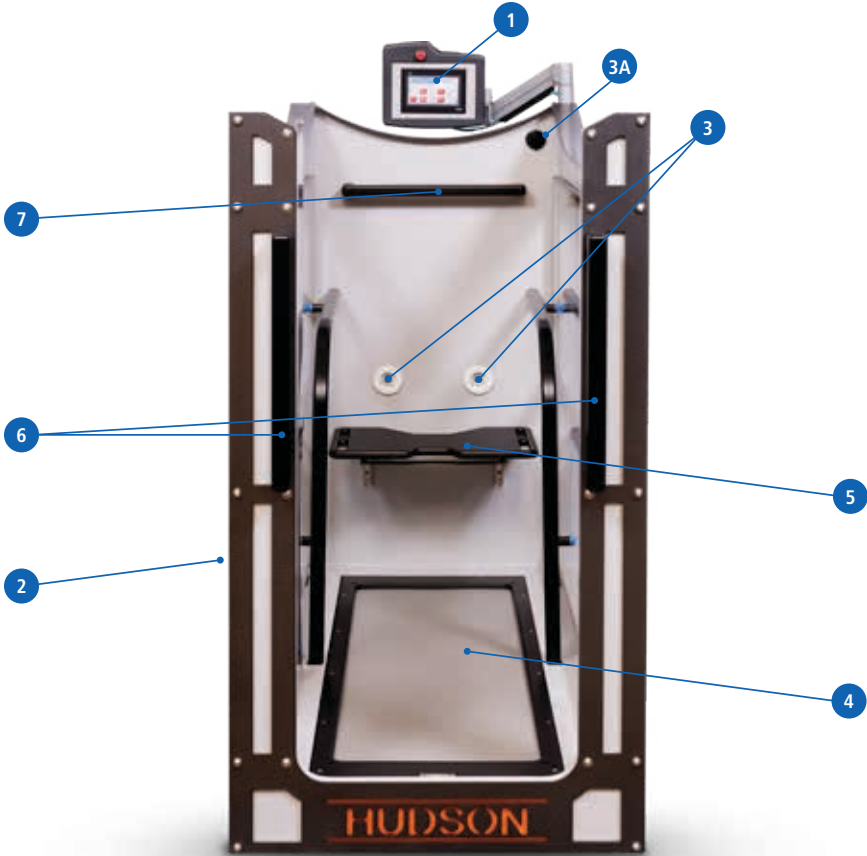

See below for product comparison.

Specific product information is available by calling 888-206-7802

Features	AquaFIT Plus	AquaFIT
Display Time, Speed, & Distance	Yes	Yes
Magnetic Door Latch	Yes	Yes
Low Threshold Entry	6.75" (17.14 cm)	6.75" (17.14 cm)
Water Storage Tank w/ Recirculation System	Yes	Yes
Adjustable Water Depth	0-48" (0-122 cm)	0-48" (0-122 cm)
Adjustable Treadmill Speed	0.3-7.5 MPH (0.5-12 KPH)	0.3-7.5 MPH (0.5-12 KPH)
Water Recirculation While in Treadmill	Yes	No
Installation and On-Site Service Training	Yes	Yes
Chemical Starter Kit (USA Only)	Yes	Yes
Ozone Sanitizer	Optional	Optional
Storage Tank Blanket	Optional	Optional

Water is over 700 times as dense as air so a 30 minute workout in water is equal to a 60 minute workout on land.

Workout in HALF the Time!

AQUAFIT & AQUAFIT PLUS FEATURES:

- 1 Touchscreen Control Panel**
Energy Saver Mode can be programmed to suit your clinic's needs.
- 2 Large Viewing Windows**
Allows trainers or therapists to view patients' gait and stride and make corrections.
- 3 Resistance Jets***
Provides more resistance and a massage-like current.
- 3A Air Adjustment Knob***
Optional resistance jets include adjustable air flow to add air bubbles to water.
- 4 Quick Release Treadmill**
Made for easy lifting and cleaning.
- 5 Therapy Bench***
Allows the patient to sit and do aquatic exercises in the chamber.
- 6 Exterior Handles***
Built to help someone into the exercise chamber (pull themselves up from a wheel chair).
- 7 Safety Hand Rail**
Positioned at the front of exercise chamber.