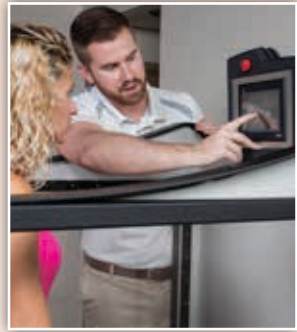

Hudson Aquatic Systems developed the AquaFit and AquaFit Plus for multiple industries and home use. Ideal for athletes, sport teams, fitness centers and rehabilitation this underwater treadmill system helps you to quickly achieve physical fitness, increase endurance, and recover faster from injury. The AquaFit and AquaFit Plus are exceptional tools that utilize the benefits of exercising in water offering lower impact with higher resistance.

FINANCING AVAILABLE

INSTALLATION AND 1 YEAR WARRANTY INCLUDED

ON-SITE SERVICE TRAINING INCLUDED

24/7 SERVICE SUPPORT

ASK SAM WATER QUALITY ASSISTANCE

SERVICE PLANS AVAILABLE

TOUCHSCREEN CONTROL PANEL

The programmable and easy-to-use 7" (17.78 cm) touchscreen can be accessed from inside or outside of the chamber, allowing the user or a technician to change the speed, water depth or adjustment of water jets. Both units feature a variable speed of 0.3 to 7.5 MPH (0.5-12 KPH) with speed increments as low as 0.1 MPH (0.16 KPH). The water depth can be adjusted from 0" to 48" (0-122 cm) – allowing the user to benefit from water's buoyancy to control fitness outcomes.