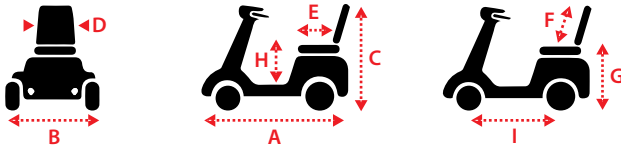

Yoga

Features

- Strong light-weight alloy aluminum frame designed for easy folding and carrying
- Small foldable scooter for easy storage and transportation
- Lightweight 24 volt Li-ion battery with quick charge 2A off board charger
- Height and angle adjustable steering tiller to fit individual users
- Ideal for both indoor and outdoor use
- Patented Twin-front-wheels w/spring suspension system offers excellent stability
- Armrest as standard.
- Comfortable padded seat and backrest
- Optional battery charging station, for charging the battery away from the scooter.
- Built in speed reduction switch which is activated when turning offering exceptional safety.

Dimensions cm/in

Overall Dimension – Unfolded : A x B x C	98 x 43.5 x 102.5cm/ 38.6 x 17 x 40.3"
Overall Dimension – Folded : A x B x C	52 x 43.5 x 64cm/ 20.5 x 17 x 25.2"
Seat Dimension : D x E x F	40.5 x 35 x 31.5cm/ 16 x 13.8 x 12.4"
Seat Height from Ground : G	59.5cm/23.4"
Seat Height from Deck : H	39cm/15.4"
Wheel Base : I	78.5cm/31"

Weight kg/lb

battery/ea	total with battery, w/o armrest	capacity
1.7/	25.7/56.7	113/250

Perth Mobility Scooters (authorised dealers)
10 Sundercombe St, Osborne Park, WA 6017
Ph: (08) 9445 2755

AUSTRALIA

www.meritsaustralia.com