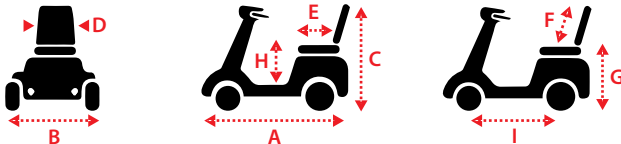

Lockable storage drawer underneath the seat.

Extra storage & Shopping bag hook.

Digital LCD Dashboard Display.

Dimensions cm/in

Overall Dimension : A x B x C	120 x 63 x 132cm/47.2 x 24.8 x 52"
Seat Dimension : D x E x F	46 x 41 x 46cm/18 x 16 x 18"
Seat Height from Ground : G	64-69cm/25-27"
Seat Height from Deck : H	41.5-46.5cm/16.3-18.3"
Wheel Base : I	88cm/34.6"

Weight kg/lb

Base	Battery/ea	Seat	Total with Battery	Capacity
70/154	6.5/14	18.5/40.5	114.5/252	136/300

Technical Specs

Max Speed	10kph/6.25mph
Range	30km/19mi
Turn Radius	143cm/56.3"
Ground clearance	10cm/3.9"
Motor	DC 24V, 295W (Rating)/1150W (Max)
Controller	Rhino 2 90A
Battery	12V/22A/H x 4pcs
Charger	5A off-board
Gradient	10°
Front Wheel	11"
Rear Wheel	11"
Brake	intelligent, regenerative, electromagnetic brakes