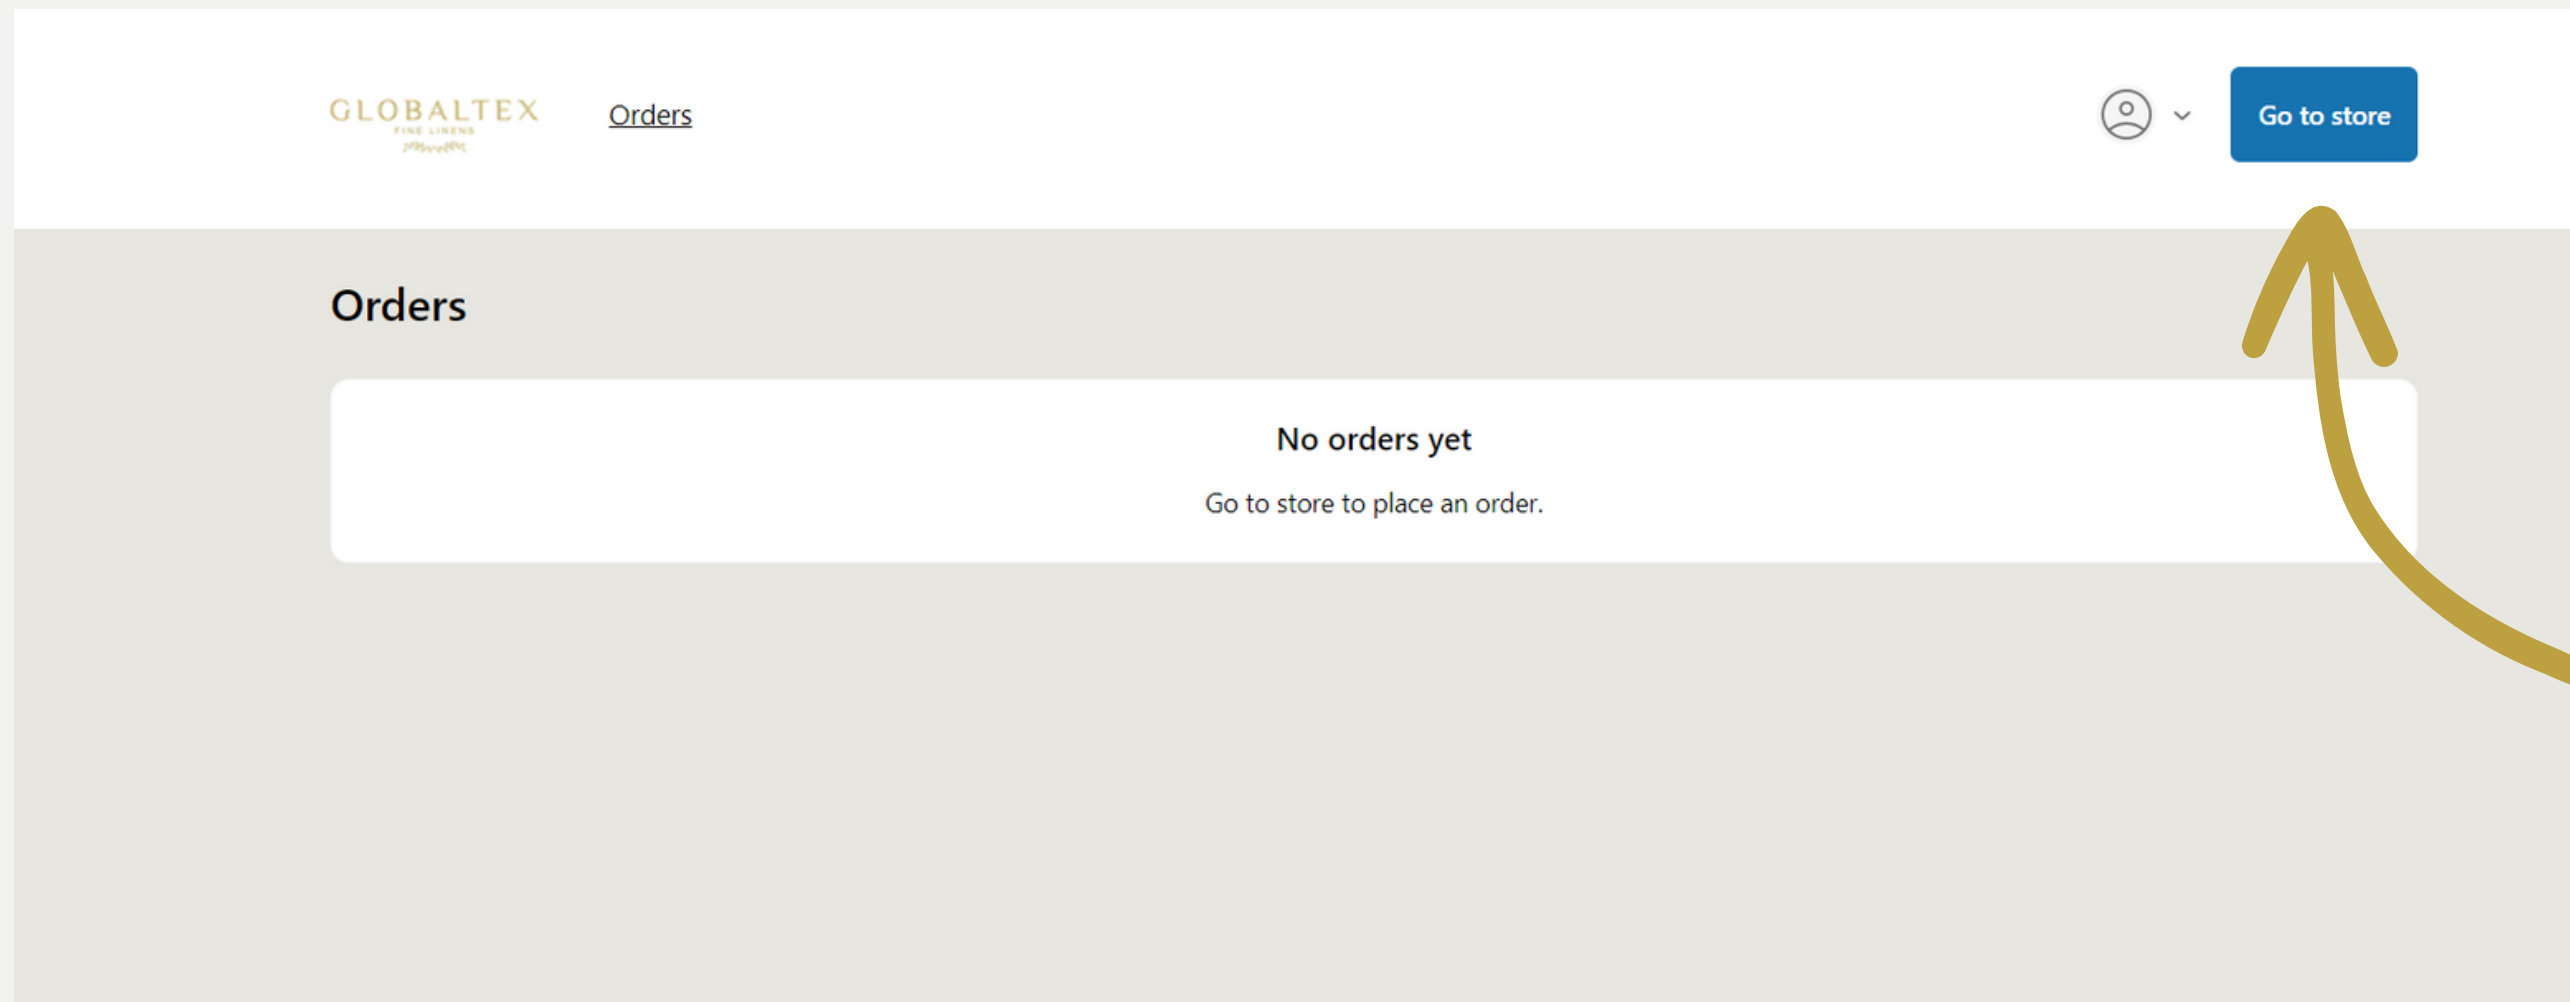

06 Shopping

YOU CAN START SHOPPING BY CLICKING ON THE 'GO TO STORE' BUTTON