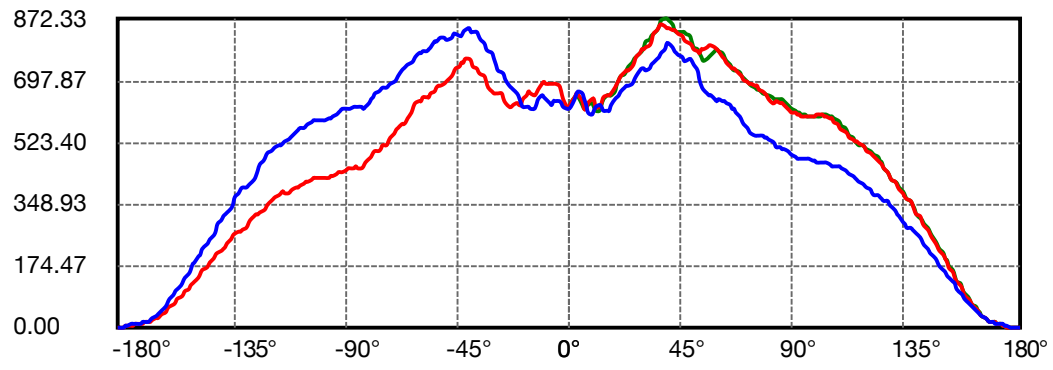

1/4 NPT Stem Mount

Work LED

5/8 NPT Stem Mount

Light Distribution Curve

C22.5(Max): ———
 C0/C180: ———
 C90/C270: ———

Field angle(10%Imax):C0/180Left:192.2 Right:121.7
 :C90/270Left:118.6 Right:197.9
 Beam Angle(50%Imax):C0/180Left:131.1 Right:91.1
 :C90/270Left:85.7 Right:154.6

Equipment: Goniophotomete
 Temperature(°C): 0.0

Date: 2017
 Humidity(%): 0.0%

Distance(m): 9.24

Work LED

60W

Lux Distance Curve

Max , Ave Beam angle of C22.5plane265.66

Equipment: Goniophotomete
Temperature(°C): 0.0