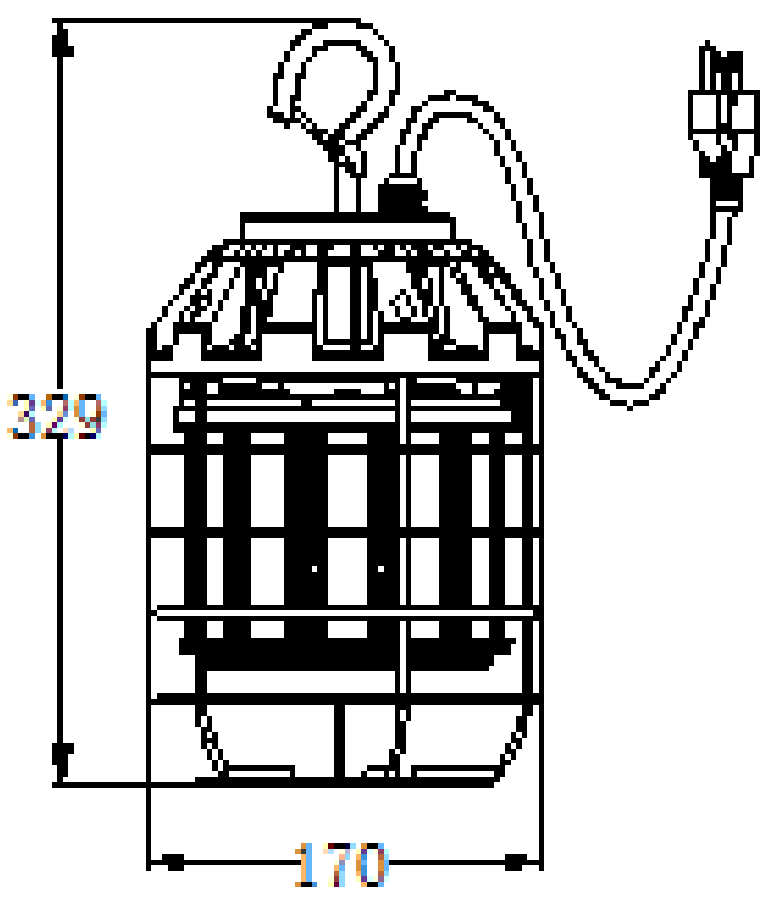

| Product name | LED Luminaires | | | | |
|--------------|----------------|------------------|----------------|--------------------|--------------------|
| Dimension | A | C | D | E | F |
| Stent type | Hook Mount | Round Pipe Mount | Magnet Mount | 1/4 NPT Stem Mount | 5/8 NPT Stem Mount |
| Product size | ∅ 170 x 329 mm | ∅ 170 x 286 mm | ∅ 170 x 280 mm | ∅ 170 x 284 mm | ∅ 170 x 284 mm |

Always on the job, our LED Work Light withstands tough environmental conditions and casts bright 7,800 or 12,800 lumens of dependable illumination. Weather- and theft-resistant construction includes an attached 10-foot cord to allow for easy set up and removal in all outdoor and interior job sites.

Work LED

Hook Mount

Work LED

Pipe Mount

Work LED

Magnet Mount

D

Work LED