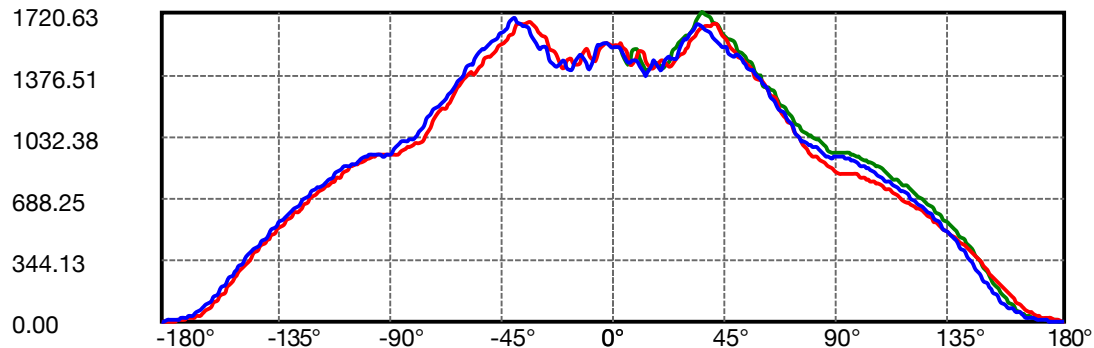

1/4 NPT Stem Mount

Work LED

5/8 NPT Stem Mount

Light Distribution Curve

C22.5(Max): ———
 C0/C180: ———
 C90/C270: ———

Field angle(10%Imax):C0/180Left:192.2 Right:121.7
 :C90/270Left:118.6 Right:197.9
 Beam Angle(50%Imax):C0/180Left:131.1 Right:91.1
 :C90/270Left:85.7 Right:154.6

Equipment: Goniophotomete
 Temperature(°C): 0.0

Date: 2017
 Humidity(%): 0.0%

Distance(m): 9.24

Work LED

60W

Lux Distance Curve

Max , Ave Beam angle of C22.5plane265.66

Equipment: Goniophotomete
Temperature(°C): 0.0

Date: 2017
Humidity(%): 0.0%

Distance(m): 9.24

Light Distribution Curve

C45(Max): —
 C0/C180: —
 C90/C270: —

Field angle(10%Imax):C0/180Left:121.9 Right:190.4
 :C90/270Left:117.0 Right:191.5
 Beam Angle(50%Imax):C0/180Left:73.7 Right:121.5
 :C90/270Left:68.8 Right:142.8