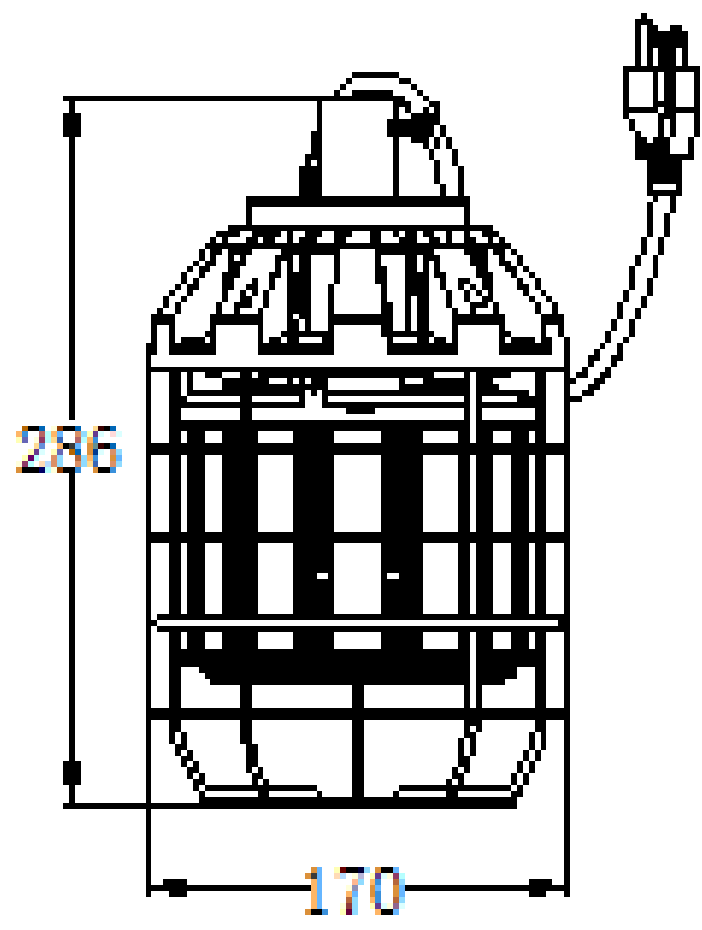

| Product name | LED Luminaires | | | | |
|--------------|----------------|------------------|----------------|--------------------|--------------------|
| Dimension | A | C | D | E | F |
| Stent type | Hook Mount | Round Pipe Mount | Magnet Mount | 1/4 NPT Stem Mount | 5/8 NPT Stem Mount |
| Product size | ∅ 170 x 329 mm | ∅ 170 x 286 mm | ∅ 170 x 280 mm | ∅ 170 x 284 mm | ∅ 170 x 284 mm |

Always on the job, our LED Work Light withstands tough environmental conditions and casts bright 7,800 or 12,800 lumens of dependable illumination. Weather- and theft-resistant construction includes an attached 10-foot cord to allow for easy set up and removal in all outdoor and interior job sites.

Work LED

Hook Mount

Work LED

Pipe Mount

Work LED

Magnet Mount

D

Work LED