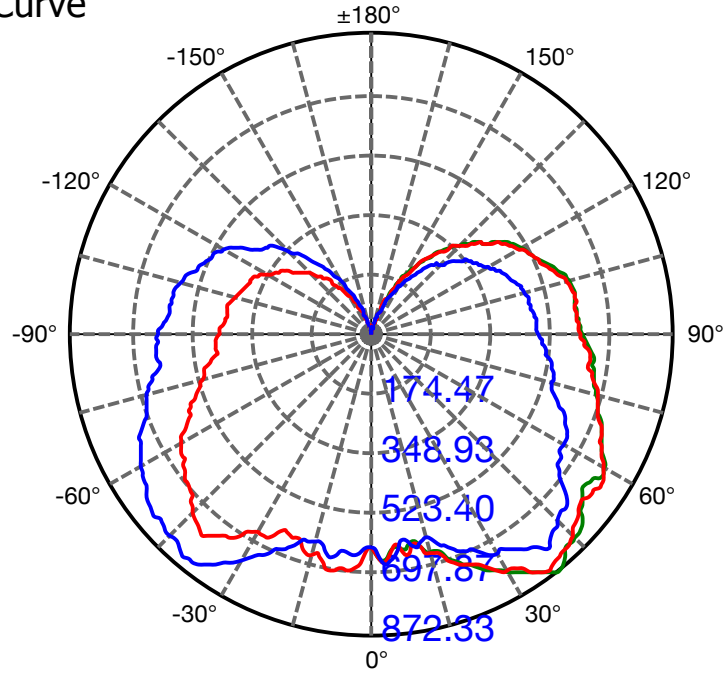

1/4 NPT Stem Mount

Work LED

5/8 NPT Stem Mount

Light Distribution Curve

C22.5(Max): ———
 C0/C180: ———
 C90/C270: ———

Field angle(10%Imax):C0/180Left:192.2 Right:121.7
 :C90/270Left:118.6 Right:197.9
 Beam Angle(50%Imax):C0/180Left:131.1 Right:91.1
 :C90/270Left:85.7 Right:154.6

Equipment: Goniophotomete
 Temperature(°C): 0.0

Date: 2017
 Humidity(%): 0.0%

Distance(m): 9.24

Work LED

60W

Lux Distance Curve

Max , Ave Beam angle of C22.5plane265.66

Equipment: Goniophotomete
Temperature(°C): 0.0

Date: 2017
Humidity(%): 0.0%

Distance(m): 9.24

Light Distribution Curve

C45(Max): —
 C0/C180: —
 C90/C270: —

Field angle(10%Imax):C0/180Left:121.9 Right:190.4
 :C90/270Left:117.0 Right:191.5
 Beam Angle(50%Imax):C0/180Left:73.7 Right:121.5
 :C90/270Left:68.8 Right:142.8