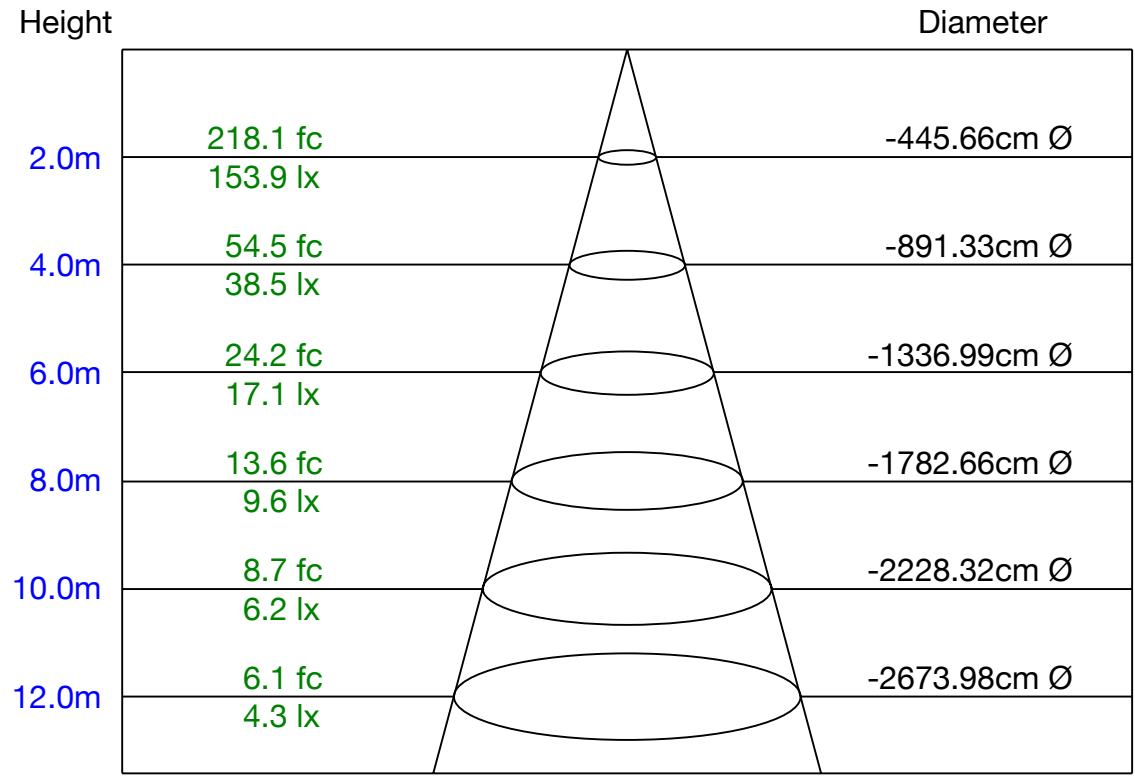

1/4 NPT Stem Mount

Work LED

5/8 NPT Stem Mount

Light Distribution Curve

C22.5(Max): ———
 C0/C180: ———
 C90/C270: ———

Field angle(10%Imax):C0/180Left:192.2 Right:121.7
 :C90/270Left:118.6 Right:197.9
 Beam Angle(50%Imax):C0/180Left:131.1 Right:91.1
 :C90/270Left:85.7 Right:154.6

Equipment: Goniophotomete
 Temperature(°C): 0.0

Date: 2017
 Humidity(%): 0.0%

Distance(m): 9.24

Work LED

60W

Lux Distance Curve

Max , Ave Beam angle of C22.5plane265.66

Equipment: Goniophotomete
Temperature(°C): 0.0

Date: 2017
Humidity(%): 0.0%

Distance(m): 9.24

Light Distribution Curve

C45(Max): —
 C0/C180: —
 C90/C270: —

Field angle(10%Imax):C0/180Left:121.9 Right:190.4
 :C90/270Left:117.0 Right:191.5
 Beam Angle(50%Imax):C0/180Left:73.7 Right:121.5
 :C90/270Left:68.8 Right:142.8