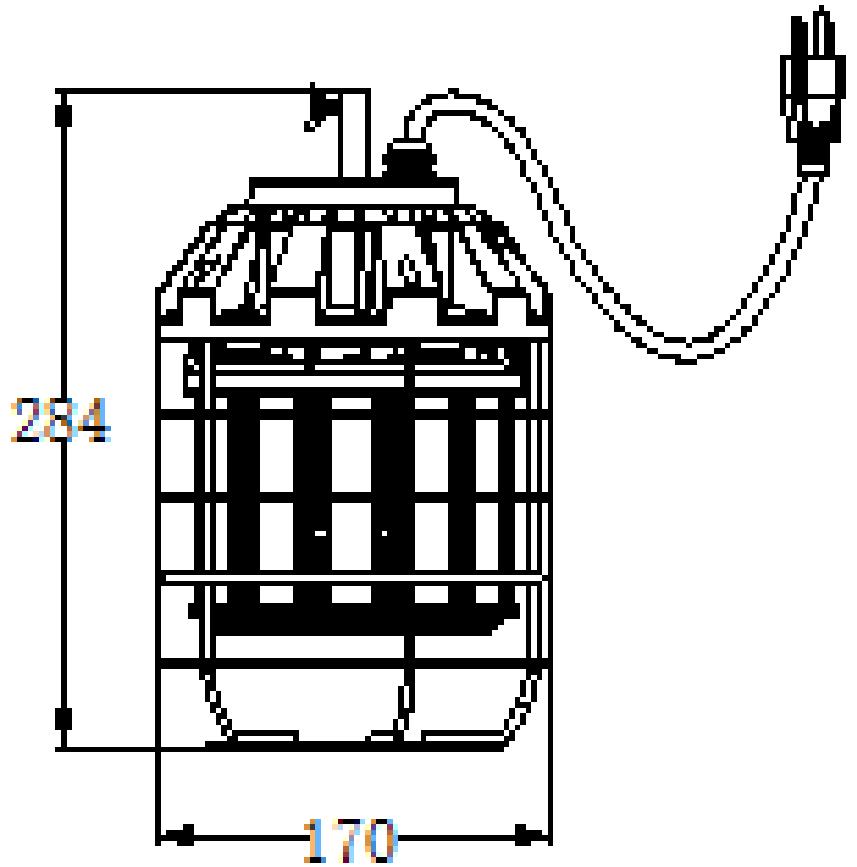

Always on the job, our LED Work Light withstands tough environmental conditions and casts bright 7,800 or 12,800 lumens of dependable illumination. Weather- and theft-resistant construction includes an attached 10-foot cord to allow for easy set up and removal in all outdoor and interior job sites.

Work LED

Hook Mount

Work LED

Pipe Mount

Work LED

Magnet Mount

D

Work LED

1/4 NPT Stem Mount

Work LED

5/8 NPT Stem Mount

Light Distribution Curve

C22.5(Max): ———
 C0/C180: ———
 C90/C270: ———

Field angle(10%Imax):C0/180Left:192.2 Right:121.7
 :C90/270Left:118.6 Right:197.9
 Beam Angle(50%Imax):C0/180Left:131.1 Right:91.1
 :C90/270Left:85.7 Right:154.6