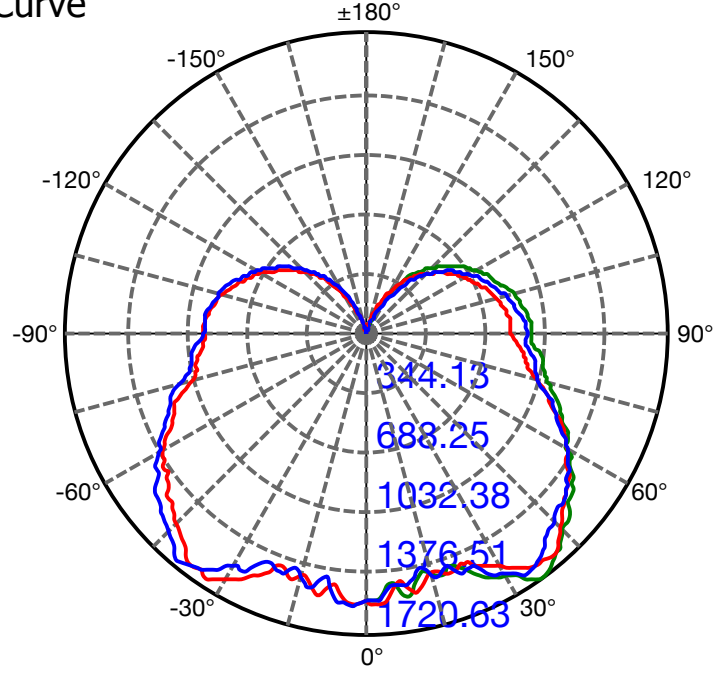

1/4 NPT Stem Mount

Work LED

5/8 NPT Stem Mount

Light Distribution Curve

C22.5(Max): ———
 C0/C180: ———
 C90/C270: ———

Field angle(10%Imax):C0/180Left:192.2 Right:121.7
 :C90/270Left:118.6 Right:197.9
 Beam Angle(50%Imax):C0/180Left:131.1 Right:91.1
 :C90/270Left:85.7 Right:154.6

Equipment: Goniophotomete
 Temperature(°C): 0.0

Date: 2017
 Humidity(%): 0.0%

Distance(m): 9.24

Work LED

60W

Lux Distance Curve

Max , Ave Beam angle of C22.5plane265.66

Equipment: Goniophotomete
Temperature(°C): 0.0

Date: 2017
Humidity(%): 0.0%

Distance(m): 9.24

Light Distribution Curve

C45(Max): —
 C0/C180: —
 C90/C270: —

Field angle(10%Imax):C0/180Left:121.9 Right:190.4
 :C90/270Left:117.0 Right:191.5
 Beam Angle(50%Imax):C0/180Left:73.7 Right:121.5
 :C90/270Left:68.8 Right:142.8

Equipment: Goniophotomete
 Temperature(°C): 0.0

Date: 2017
 Humidity(%): 0.0%

Distance(m): 9.24

Lux Distance Curve

Max , Ave Beam angle of C45plane225.22

Equipment: Goniophotomete
Temperature(°C): 0.0

Date: 2017
Humidity(%): 0.0%