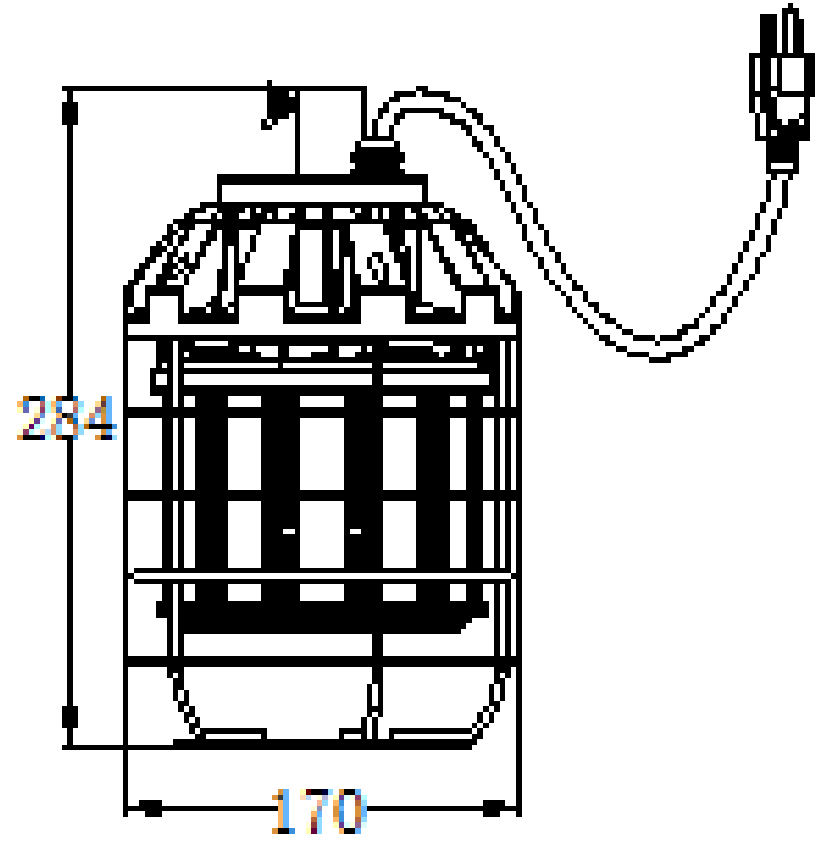

Always on the job, our LED Work Light withstands tough environmental conditions and casts bright 7,800 or 12,800 lumens of dependable illumination. Weather- and theft-resistant construction includes an attached 10-foot cord to allow for easy set up and removal in all outdoor and interior job sites.

Work LED

Hook Mount

Work LED

Pipe Mount

Work LED

Magnet Mount

D

Work LED

1/4 NPT Stem Mount

Work LED

5/8 NPT Stem Mount

Light Distribution Curve

C22.5(Max): ———
 C0/C180: ———
 C90/C270: ———

Field angle(10%Imax):C0/180Left:192.2 Right:121.7
 :C90/270Left:118.6 Right:197.9
 Beam Angle(50%Imax):C0/180Left:131.1 Right:91.1
 :C90/270Left:85.7 Right:154.6