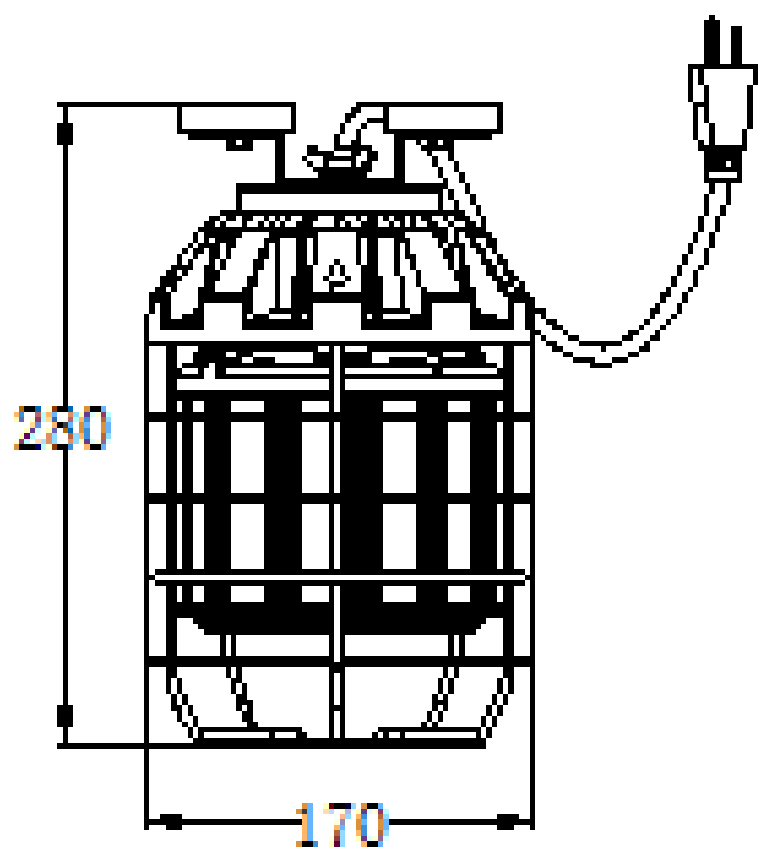

Always on the job, our LED Work Light withstands tough environmental conditions and casts bright 7,800 or 12,800 lumens of dependable illumination. Weather- and theft-resistant construction includes an attached 10-foot cord to allow for easy set up and removal in all outdoor and interior job sites.

Work LED

Hook Mount

Work LED

Pipe Mount

Work LED

Magnet Mount

D

Work LED

1/4 NPT Stem Mount

Work LED

5/8 NPT Stem Mount

Light Distribution Curve

C22.5(Max): ———
 C0/C180: ———
 C90/C270: ———

Field angle(10%Imax):C0/180Left:192.2 Right:121.7
 :C90/270Left:118.6 Right:197.9
 Beam Angle(50%Imax):C0/180Left:131.1 Right:91.1
 :C90/270Left:85.7 Right:154.6