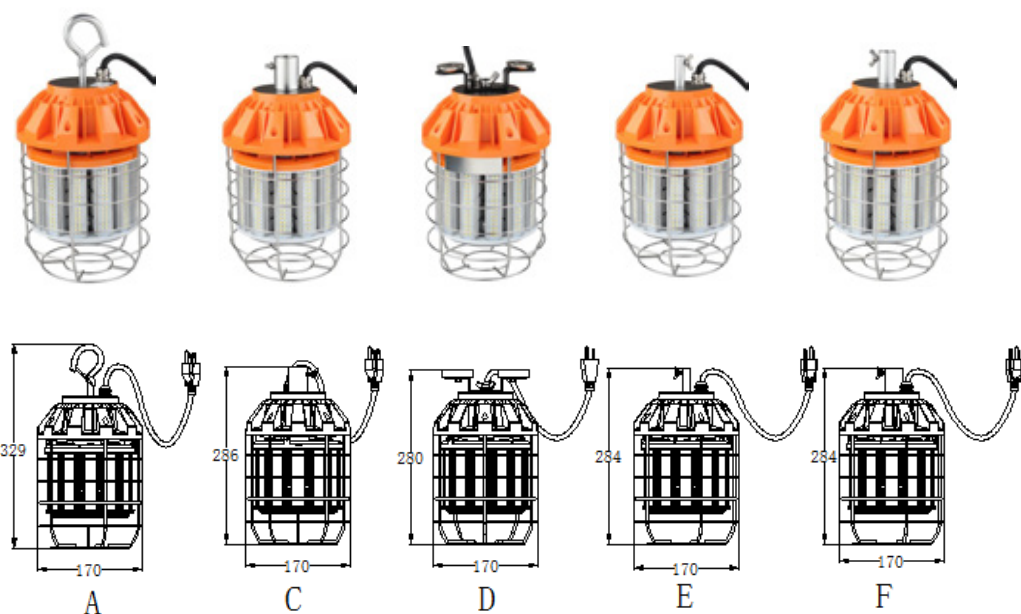

Work LED

60W & 100W Hanging Work Light IP65 Rated, Reliable, Weatherproof and Tamper-Resistant Powerful Portable Illumination

Ensure a well-lit and safe job site with the lightweight yet rugged hanging LED Waves Work Light.

Always on the job, our LED Work Light withstands tough environmental conditions and casts bright 7,800 or 12,800 lumens of dependable illumination. Weather- and theft-resistant construction includes an attached 10-foot cord to allow for easy set up and removal in all outdoor and interior job sites.

Backed by a 5-year warranty; UL safety certified.

Ideal for use in:

- Outdoor Construction Sites (Operating Temp -20° to 45°C)
- Interior Building Sites, such as Tunnels, Garages & Parking Facilities
- Service Station Work Bays