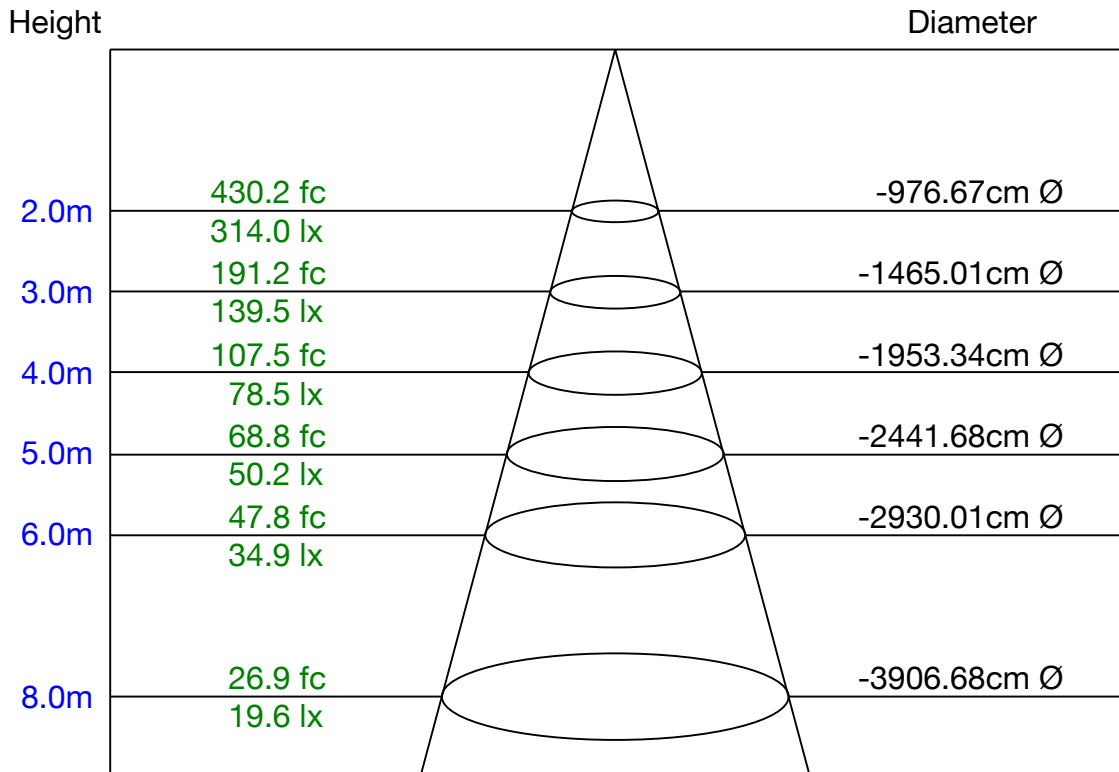

1/4 NPT Stem Mount

Work LED

5/8 NPT Stem Mount

Light Distribution Curve

C22.5(Max): ———
 C0/C180: ———
 C90/C270: ———

Field angle(10%Imax):C0/180Left:192.2 Right:121.7
 :C90/270Left:118.6 Right:197.9
 Beam Angle(50%Imax):C0/180Left:131.1 Right:91.1
 :C90/270Left:85.7 Right:154.6

Equipment: Goniophotomete
 Temperature(°C): 0.0

Date: 2017
 Humidity(%): 0.0%

Distance(m): 9.24

Work LED

60W

Lux Distance Curve

Max , Ave Beam angle of C22.5plane265.66

Equipment: Goniophotomete
Temperature(°C): 0.0

Date: 2017
Humidity(%): 0.0%

Distance(m): 9.24

Light Distribution Curve

C45(Max): —
 C0/C180: —
 C90/C270: —

Field angle(10%Imax):C0/180Left:121.9 Right:190.4
 :C90/270Left:117.0 Right:191.5
 Beam Angle(50%Imax):C0/180Left:73.7 Right:121.5
 :C90/270Left:68.8 Right:142.8

Equipment: Goniophotomete
 Temperature(°C): 0.0

Date: 2017
 Humidity(%): 0.0%

Distance(m): 9.24

Lux Distance Curve

Max , Ave Beam angle of C45plane225.22

Equipment: Goniophotomete
Temperature(°C): 0.0

Date: 2017
Humidity(%): 0.0%