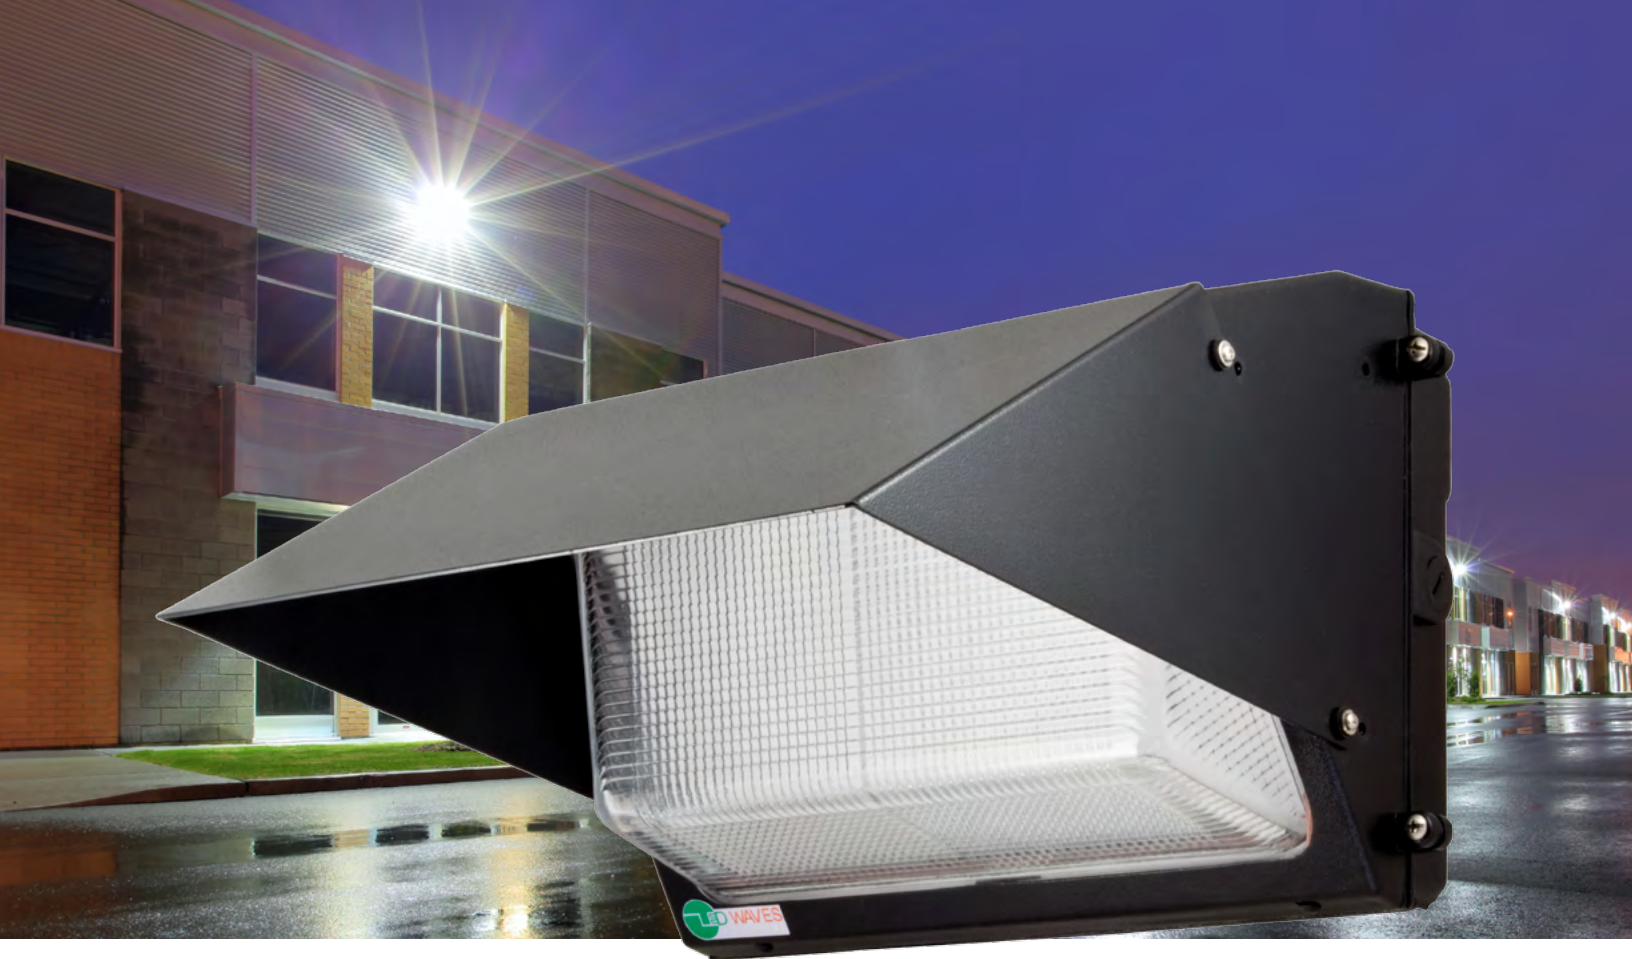

EZ40

BUYER'S GUIDE

Pack	4,589 lumens (3,364 lumens with cut-off hood)
Watt	44
Efficacy	106 lumens per Watt (77lm / Watt with cut-off hood)
LED Chip	Lumileds Luxeon 1208 COB
Color Temp	Cool White 5000K (other color temperatures available by special order)
Input Voltage	100~277VAC
Certification	DLC Qualified (120V version with cut-off hood)
Dimensions	With hood: W14" x H9"1/4 x D7"3/8, Without hood: W14" x H9"1/4 x D14"
Warranty	5 years