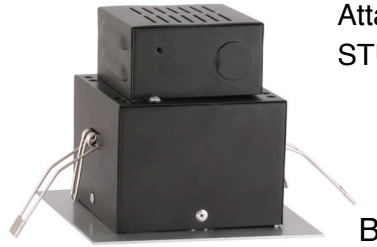

LED STUDIO Recessed Light series - Mounting Instructions

Mounting clips

STUDIO w/ mounting clips

Attach the mounting clips (A) to the STUDIO recessed light unit as shown (B).