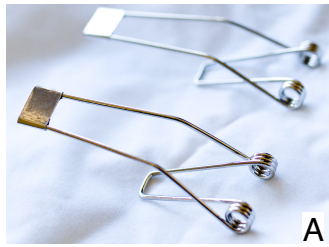

LED STUDIO Recessed Light series - Mounting Instructions

Mounting clips

STUDIO w/ mounting clips

Attach the mounting clips (A) to the STUDIO recessed light unit as shown (B).