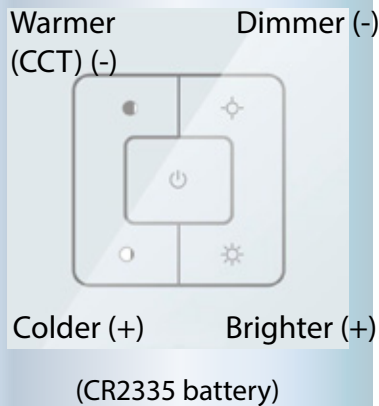

The LED Waves I-ME Wall Remote Controller offers instant control of all luminaries, anywhere in your home or business.

Our I-ME series of LED lighting products incorporates the most advanced wireless communication technology, meets all bluetooth wireless communication protocol, and are easy to install, program and use.

- Built-in networking: The I-ME Wall Controller communicates with Smartphone and tablet devices and the I-ME Handheld Remote Controller (provided by LED Waves)
- Supports iOS and Android applications
- Allows for greater control of energy usage throughout the day
- Safe and dependable operation
- Improved EMI system stability

Wall Remote

For one touch digital control, link your I-ME Wall Controller with your supported device.

Download the iOS and Android "Bluelight 2" application on:

The bluetooth panel light is controlled via:

- A smart wireless dimming LED driver, powered with a bluetooth signal
- Can be easily linked to our I-ME Handheld Remote Controller (supplied)

Control energy usage, improve brightness or limit glare to create flattering illumination throughout the day.

Our I-ME Wall Controller offers easy programming to adjust Correlated Color Temperature (CCT) and dimming capabilities with one touch to the screen.

Operation instruction Define the key

	Warmer (CCT)
	Dimmer (-) (CCT)
	Colder
	Increase brightness (+)
1 2 3 4	Group number
	On/Off