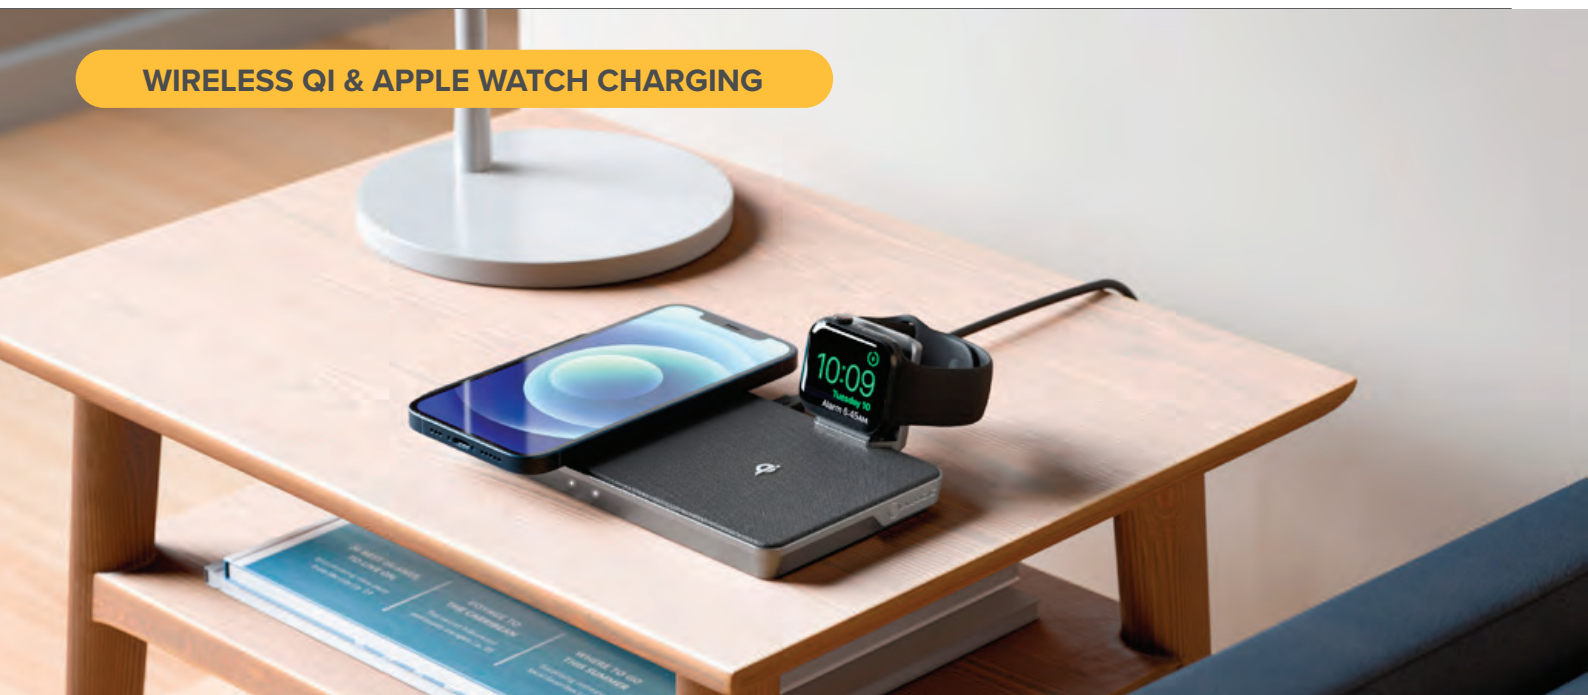

WIRELESS QI & APPLE WATCH CHARGING

4-in-1 Wireless Charging Dock
for iPhone, Airpods and Apple Watch

WITH USB-A CHARGING OUTPUT

Part no. ● UP2QC10AWA-SGR

- 4 Charging Outputs
- Wireless Qi Charging
- Charges Apple Watch*
- USB-A Charging
- Textured Fabric
- Intelligent LED
- Metal Alloy Construction
- Qi Certified