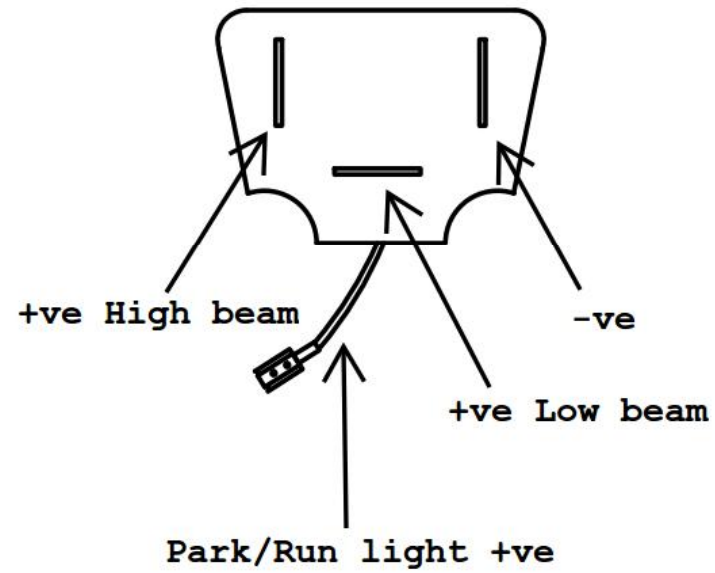

7"

5.75"

Stripping of the plug top is not recommended, however if you do need to for your connection please take note of the cable orientation for connection.