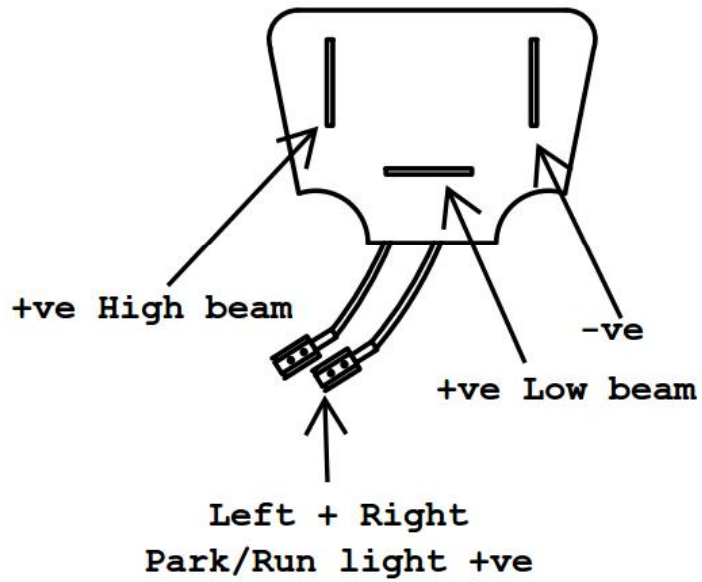

7"

5.75"

Stripping of the plug top is not recommended, however if you do need to for your connection please take note of the cable orientation for connection.