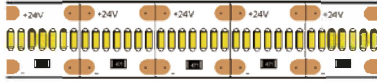

Flexible strip

Dotless (700LED/m)