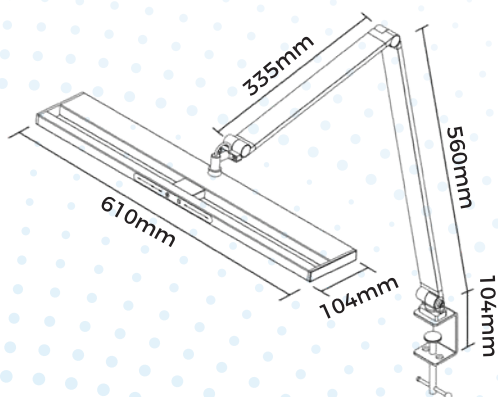

Type of installation	Clip
Light distribution	Direct
Light direction	360° rotatable
Wattage (W)	29
Effective illuminated area	≥1200mm * 600mm
Efficacy (lm/W)	W27:65; D50:75; D65:80;
CRI	95+
R1-R15	90+
Metameric index visible (MIVis)	Grade C or above
Optional CCT	Warm white 2700K (W27) (Switchable)
	Daylight 5000K (CIE D50) (Switchable)
	Daylight 6500K (CIE D65) (Switchable)
	Store light 3000K, 3500K, 4000K (Tunable)
	Tunable 2700K-6500K
Brightness	1%-100% dimmable
MacAdam Step	≤2
UGR	<13
Photobiological safety	RG0
UV content	0%
Flicker Index	0.000
Main material	Aluminium
Lifetime (hrs)	> 50,000h - L70 - B10 (Ta 25°C)
Ingress protection code	IP20