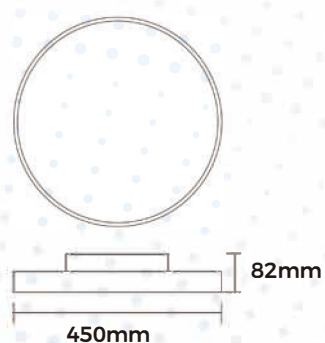

Type of installation	Pendant / Surface Mounted	
Light distribution	Indirect & Direct	
Wattage (system)	30W	
	Indirect	Direct
Wattage (W)	10	20
Efficacy (lm/W)	100	90
CRI	Well24 Nite: 85+, Well24 Day: 90	98
Optional CCT	Well24 Nite: 2200K 2700K	SunWave: 2200K 2700K
	Well24 Day: 4000K 5000K	SunWave: 4000K 5000K
Melanopic ratio	Well24 Nite: 0.28(2200K), 0.37(2700K)	TM-30-20 Rf: 96
	Well24 Day: 0.92(4000K), 1.03(5000K)	
Melanopic daylight efficacy ratio	Well24 Nite: 0.25(2200K), 0.34(2700K)	TM-30-20 Rg: 96
	Well24 Day: 0.79(4000K), 0.93(5000K)	
MacAdam step	≤2	
UGR	<18	
Main material	Aluminium	
Optional finish	Black / White / Silver	
Optional control type	ON/OFF / Dali / 0-10V dimmable	
Lifetime (hrs)	> 50,000h - L70 - B10 (Ta 25°C)	
Ingress protection code	IP40	