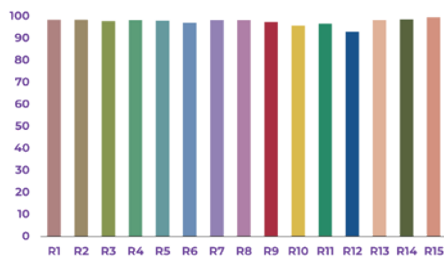

CRI up to 99

Rf up to 99

2-step SDCM

The Metrics of Light Fidelity & Consistency

Our flicker-free technology surpasses HSE standards, with a flicker index below 0.001, ensuring enhanced visual comfort and minimal eye strain. Our RG0 rating guarantees the utmost in biological light safety, and our commitment to the environment is reflected in our use of recyclable materials, which supports the sustainable well-being of our customers.