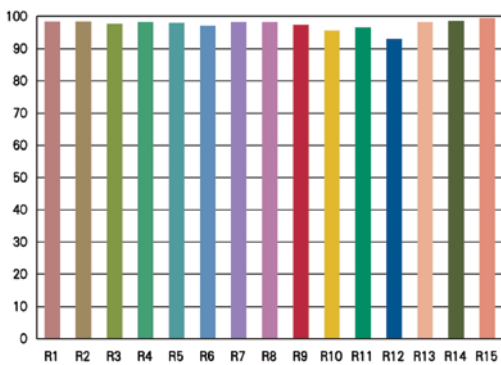

CIE standard illuminant lighting scenarios

W27 ..... D50 ..... D65 ⓘ 📖 Min. .... Max.

Home light: Warm white 2700K
Daylight: D50, D65
Store light: 3000K, 3500K, 4000K available

Top color rendition-up to CRI 99