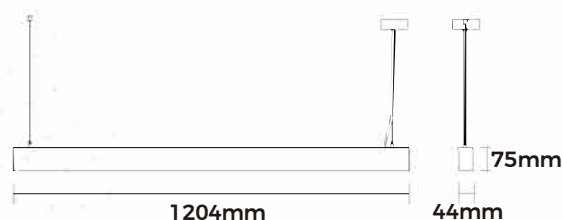

Type of installation	Pendant / Surface Mounted / Wall Mounted	
Light distribution	Indirect & Direct	
Wattage (system)	50W	
	Indirect	Direct
Wattage (W)	35	15
Efficacy (lm/W)	100	100
CRI	90	98
Optional CCT	Well24 Day: 4000K 5000K	SunWave: 4000K 5000K
Melanopic ratio	Well24 Day: 0.92(4000K), 1.03(5000K)	TM-30-20 Rf: 96
Melanopic daylight efficacy ratio	Well24 Day: 0.79(4000K), 0.93(5000K)	TM-30-20 Rg: 96
MacAdam step	≤2	
UGR	<19	
Main material	Aluminium	
Optional finish	Black / White / Silver	
Optional accessories	Linkable accessories	
Optional control type	ON/OFF / Dali / 0-10V dimmable	
Lifetime (hrs)	> 50,000h - L70 - B10 (Ta 25°C)	
Ingress protection code	IP20