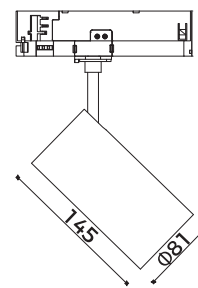

ProLumina Tracklight

The "Yuji Lighting ProLumina Tracklight" elevates the concept of directional lighting with its robust power selections (20W, 30W, and 40W), all powered by SunWave™ technology for clarity and true color rendering. Designed to cater to demanding applications, the ProLumina Tracklight delivers impactful and concentrated beams of light that effortlessly adapt to the needs of high-traffic areas, professional galleries, or any space where lighting is not just an accessory but a necessity. With its superior performance and sleek design, it offers a dynamic lighting experience that is both functional and aesthetically pleasing.

Wattage (system)	20W, 30W, 40W
Efficacy (lm/W)	80
CRI	98
R9	90
TM-30-20 Rf	96
TM-30-20 Rg	101
Optional CCT	2700K-6500K
Optional beam angle	15° / 24° / 36°
MacAdam step	≤2

UGR	<10
Main material	Aluminium
Optional finish	Black / White
Optional accessories	Honeycomb
Optional control type	ON/OFF Dali Phase dimmable
Lifetime (hrs)	> 50,000h - L70 - B10 (Ta 25°C)
Ingress protection code	IP20

40W

www.yujilighting.com

USA

Tel: +1-562-391-9140
Email: usa@yujigroup.com

Global

Tel: +86-10-6829-0301
Email: lighting@yujigroup.com