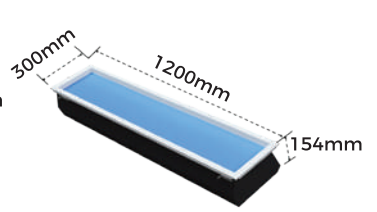

Skyline

A True Sunlit Experience: Skyline harnesses sophisticated artificial lighting technology to recreate the luminosity of blue skies and radiant sunshine, and Skyline offers not just illumination, but also an authentic experience of the day's progression.

Aesthetic and Comfort: Radiating the pure colors of light, Skyline adds depth, clear skies, and dynamic shadow changes to your rooms, making them more visually appealing and comfortable.

Improved Productivity and Cognitive Functions: Skyline technology imitates natural sunlight, creating an environment conducive to focus and mental agility.

Regulates Circadian Rhythm and Reduced Stress Levels: Skyline helping maintain our natural sleep-wake cycles and create a more relaxed home environment thereby reducing stress.

Wattage (system)	50W (3060 & 14115) 72W (6060 & 30120)
Efficacy (lm/W)	70
CRI	98
R9	90
TM-30-20 Rf	97
TM-30-20 Rg	102
Optional CCT	2700K-6500K
Optional beam angle	40°
Main material	Aluminium & Iron
Optional control type	ON/OFF Tuya smart dimmable
Lifetime (hrs)	> 30,000h - L70 - B10 (Ta 25°C)
Ingress protection code	IP20

30120