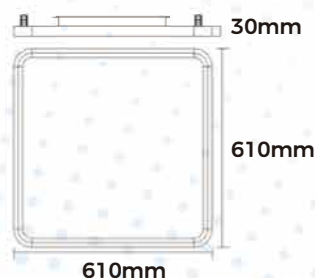

Zenith Square

The "Yuji Lighting Zenith Square" redefines ceiling lighting with its sleek, modern design and commitment to wellness. This fixture melds the invigorating "SunWave™" technology for crisp downward lighting with the soothing "Well24™" illumination that casts a tranquil upward glow. With its intelligent interplay of light, the Zenith Square aids in regulating circadian rhythms, providing a lighting experience that tunes into the natural ebb and flow of the human body. It's an exceptional choice for contemporary spaces where the balance of functionality and well-being takes center stage.

Type of installation	Pendant / Surface Mounted	
Light distribution	Indirect & Direct	
Wattage (system)	60W	
	Indirect	Direct
Wattage (W)	10	50
Efficacy (lm/W)	90	70
CRI	Well24 Nite: 85+, Well24 Day: 90	98
Optional CCT	Well24 Nite: 2200K 2700K	SunWave: 2200K 2700K
	Well24 Day: 4000K 5000K	SunWave: 4000K 5000K
Melanopic ratio	Well24 Nite: 0.28(2200K), 0.37(2700K)	TM-30-20 Rf: 96
	Well24 Day: 0.92(4000K), 1.03(5000K)	
Melanopic daylight efficacy ratio	Well24 Nite: 0.25(2200K), 0.34(2700K)	TM-30-20 Rg: 96
	Well24 Day: 0.79(4000K), 0.93(5000K)	
MacAdam step	≤2	
UGR	<19	
Main material	Aluminium	
Optional finish	Black / White / Silver	
Optional control type	ON/OFF / Dali / 0-10V dimmable	
Lifetime (hrs)	> 50,000h - L70 - B10 (Ta 25°C)	
Ingress protection code	IP40