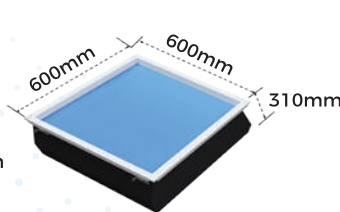

Skyline

A True Sunlit Experience: Skyline harnesses sophisticated artificial lighting technology to recreate the luminosity of blue skies and radiant sunshine, and Skyline offers not just illumination, but also an authentic experience of the day's progression.

Aesthetic and Comfort: Radiating the pure colors of light, Skyline adds depth, clear skies, and dynamic shadow changes to your rooms, making them more visually appealing and comfortable.

Improved Productivity and Cognitive Functions: Skyline technology imitates natural sunlight, creating an environment conducive to focus and mental agility.

Regulates Circadian Rhythm and Reduced Stress Levels: Skyline helping maintain our natural sleep-wake cycles and create a more relaxed home environment thereby reducing stress.

Wattage (system)	50W (3060 & 14115) 72W (6060 & 30120)
Efficacy (lm/W)	70
CRI	98
R9	90
TM-30-20 Rf	97
TM-30-20 Rg	102
Optional CCT	2700K-6500K
Optional beam angle	40°
Main material	Aluminium & Iron
Optional control type	ON/OFF Tuya smart dimmable
Lifetime (hrs)	> 30,000h - L70 - B10 (Ta 25°C)
Ingress protection code	IP20

6060