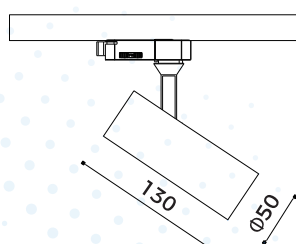

Lumina Tracklight

The "Yuji Lighting Lumina Tracklight" is a sleek and adaptable lighting solution infused with the SunWave™ technology, offering a range of moderate power options to suit diverse environments. This tracklight illuminates with precision, providing the natural spectrum of light for an array of settings. Whether accentuating artwork, highlighting retail displays, or enhancing the ambiance of a living space, the Lumina Tracklight's versatility and energy efficiency make it the ideal choice for nuanced lighting scenarios where attention to detail is paramount.

Wattage (system)	6W, 10W, 15W
Efficacy (lm/W)	70
CRI	98
R9	90
TM-30-20 Rf	96
TM-30-20 Rg	101
Optional CCT	2700K-6500K
Optional beam angle	15° / 24° / 36°
MacAdam step	≤2

UGR	<10
Main material	Aluminium
Optional finish	Black / White
Optional accessories	Honeycomb
Optional control type	ON/OFF Dali Phase dimmable
Lifetime (hrs)	> 50,000h - L70 - B10 (Ta 25°C)
Ingress protection code	IP20

10W