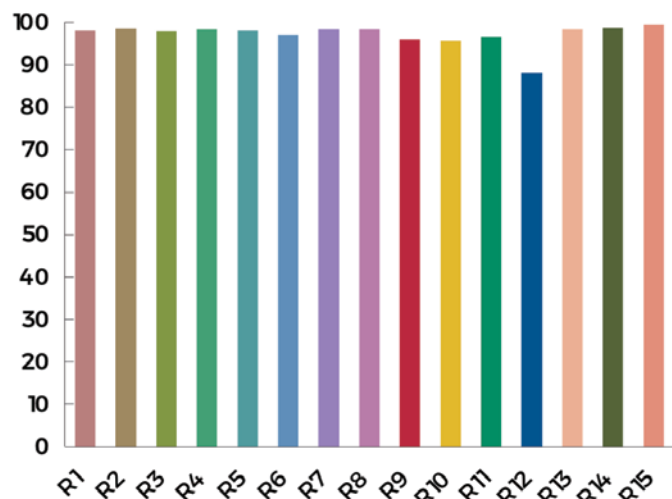

Color Temperature Extended from 1800K to 20000K

CRI-Max™ provides stable and promising high CRI performance at a wide range of color temperatures from 1800K to 20000K, infinitely expanding the applicable scenarios and securing the business opportunities.

1800K		92 CRI
2200K		95 CRI
2500K		98 CRI
2700K		98 CRI
3000K		98 CRI
3500K		98 CRI
4000K		98 CRI
5000K		98 CRI
5700K		98 CRI
6500K		96 CRI
10000K		95 CRI
20000K		93 CRI