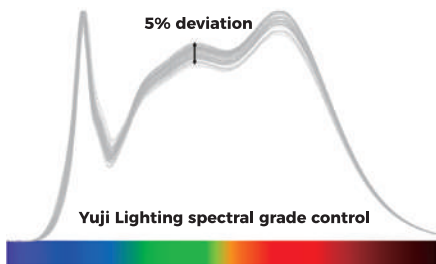

Mastery in Light Craftsmanship

Our meticulous control over the LED manufacturing process, from phosphor production to the final assembly, grants us the ability to shape light like no other. We develop countless LED spectra with innovative designs which cover an extensive range of applications, ensuring the extraordinary fidelity in color and lighting quality.