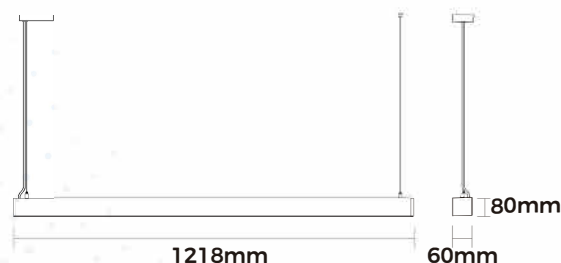

Type of installation	Pendant / Surface Mounted / Wall Mounted	
Light distribution	Indirect & Direct	
Wattage (system)	50W	
	Indirect	Direct
Wattage (W)	35	15
Efficacy (lm/W)	100	100
CRI	90	98
Optional CCT	Well24 Day: 4000K 5000K	SunWave: 4000K 5000K
Melanopic ratio	Well24 Day: 0.92(4000K), 1.03(5000K)	TM-30-20 Rf: 96
Melanopic daylight efficacy ratio	Well24 Day: 0.79(4000K), 0.93(5000K)	TM-30-20 Rg: 96
MacAdam step	≤2	
UGR	<19	
Main material	Aluminium	
Optional finish	Black / White / Silver	
Optional accessories	Linkable accessories	
Optional control type	ON/OFF / Dali / 0-10V dimmable	
Lifetime (hrs)	> 50,000h - L70 - B10 (Ta 25°C)	
Ingress protection code	IP20