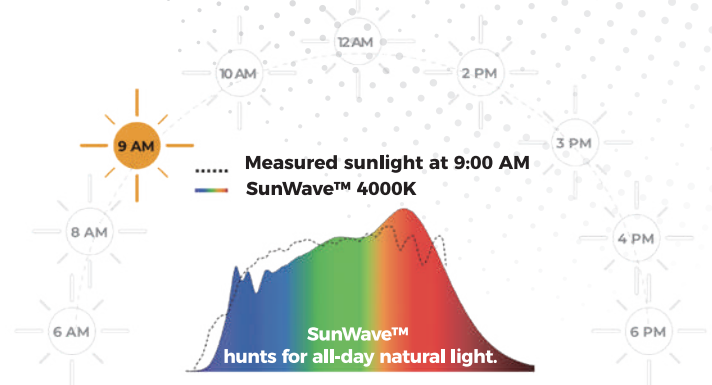

Our Technology

SunWave™ - Natural & Healthy Light DNA Inside.

Harmony with Nature

Crafted from rigorous measurements of sunlight, our SunWave™ technology follows the measure-calculate-design procedure based on actual all-day sunlight, replicating the sun's authentic spectrum, offering a natural lighting experience that promotes well-being and harmony with nature.

CRI up to 99