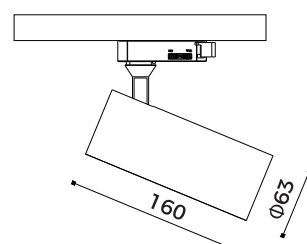

Lumina Tracklight

The "Yuji Lighting Lumina Tracklight" is a sleek and adaptable lighting solution infused with the SunWave™ technology, offering a range of moderate power options to suit diverse environments. This tracklight illuminates with precision, providing the natural spectrum of light for an array of settings. Whether accentuating artwork, highlighting retail displays, or enhancing the ambiance of a living space, the Lumina Tracklight's versatility and energy efficiency make it the ideal choice for nuanced lighting scenarios where attention to detail is paramount.

Wattage (system)	6W, 10W, 15W
Efficacy (lm/W)	70
CRI	98
R9	90
TM-30-20 Rf	96
TM-30-20 Rg	101
Optional CCT	2700K-6500K
Optional beam angle	15° / 24° / 36°
MacAdam step	≤2

UGR	<10
Main material	Aluminium
Optional finish	Black / White
Optional accessories	Honeycomb
Optional control type	ON/OFF Dali Phase dimmable
Lifetime (hrs)	> 50,000h - L70 - B10 (Ta 25°C)
Ingress protection code	IP20

15W