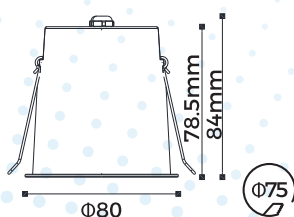

ProLumina Downlight

For spaces that demand brilliance and superior intensity, the "Yuji Lighting ProLumina Downlight" steps up with higher power offerings (15W, 25W, and 35W). Incorporating the vigor of SunWave™ technology, this downlight ensures every corner is permeated with a clear, day-light-like illumination. It's engineered for areas that benefit from a powerful, steadfast light source, delivering consistency and luminance that supports both concentration and task efficiency in any environment where performance is key.

Wattage (system)	15W, 25W, 35W
Efficacy (lm/W)	70
CRI	98
R9	90
TM-30-20 Rf	96
TM-30-20 Rg	101
Optional CCT	2700K 3000K 4000K 5000K 6500K

Optional beam angle	15° / 24° / 36° / 50°
MacAdam step	≤2
UGR	<10
Main material	Aluminium
Optional finish	Black / White
Optional control type	ON/OFF Dali 0-10V dimmable
Lifetime (hrs)	> 50,000h - L70 - B10 (Ta 25°C)
Ingress protection code	IP65

15W