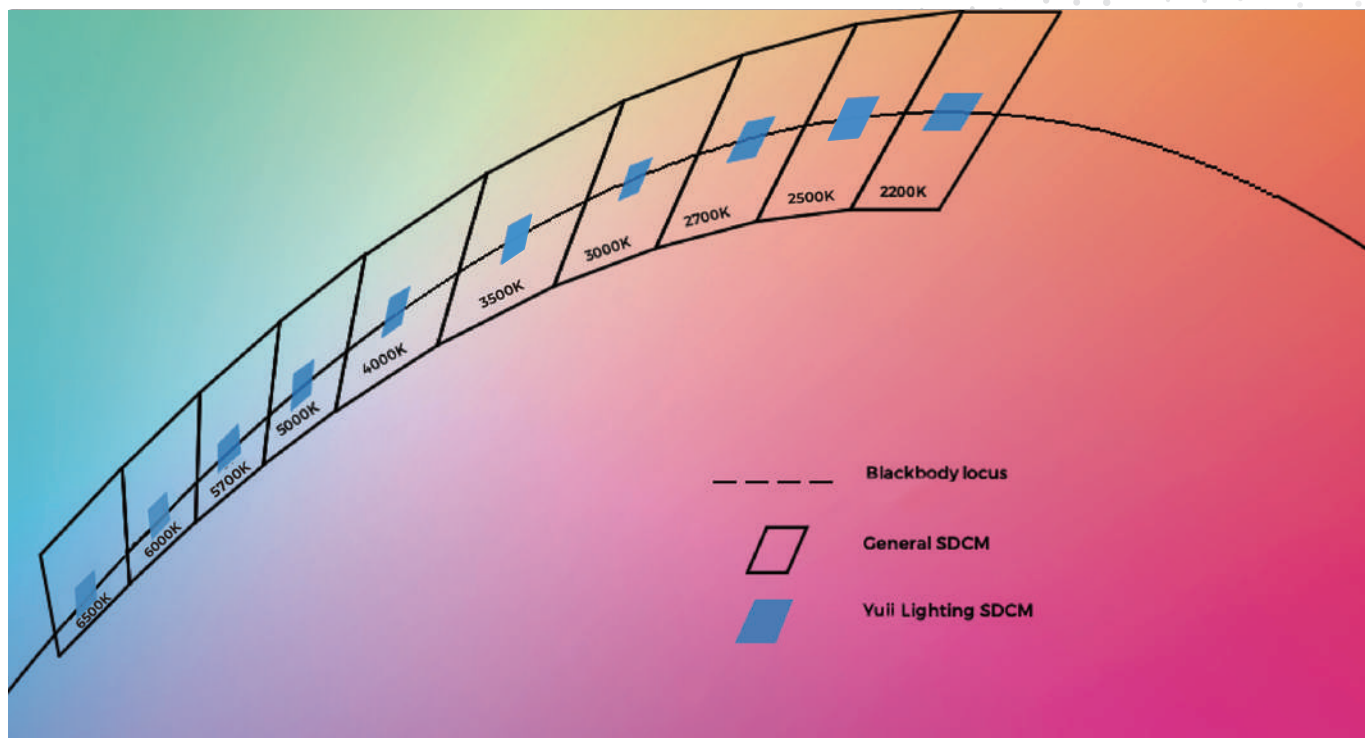

15W

25W

35W

Flexible strip

The Yuji Lighting flexible strip aims to provide a professional linear and flexible lighting solution. Based on the all-leading lighting technologies of SunWave™, Well™24, FlameWarm™ and CRI-Max™, Yuji Lighting also cares and controls color and material quality, ensuring the absolute performance.