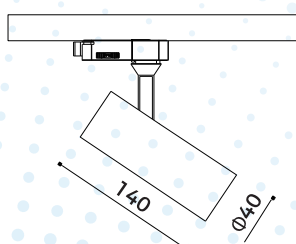

Lumina Tracklight

The "Yuji Lighting Lumina Tracklight" is a sleek and adaptable lighting solution infused with the SunWave™ technology, offering a range of moderate power options to suit diverse environments. This tracklight illuminates with precision, providing the natural spectrum of light for an array of settings. Whether accentuating artwork, highlighting retail displays, or enhancing the ambiance of a living space, the Lumina Tracklight's versatility and energy efficiency make it the ideal choice for nuanced lighting scenarios where attention to detail is paramount.

Wattage (system)	6W, 10W, 15W
Efficacy (lm/W)	70
CRI	98
R9	90
TM-30-20 Rf	96
TM-30-20 Rg	101
Optional CCT	2700K-6500K
Optional beam angle	15° / 24° / 36°
MacAdam step	≤2

UGR	<10
Main material	Aluminium
Optional finish	Black / White
Optional accessories	Honeycomb
Optional control type	ON/OFF Dali Phase dimmable
Lifetime (hrs)	> 50,000h - L70 - B10 (Ta 25°C)
Ingress protection code	IP20

6W