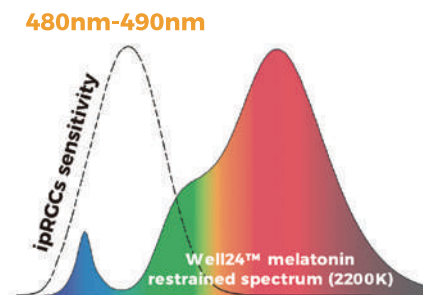

1250K & 600nm Design for Unparalleled Visual Warmness

The rich red spectrum of FlameWarm™ is based on Yuji LED phosphor technologies for 1250K color temperature and 600nm dominant wavelength, creating the unparalleled visual warmness.

*Compliant to CIE S 026/E:2018: CIE System for Metrology of Optical Radiation for ipRGC-Influenced Responses to Light.

Well24™ - Circadian Rhythm Mastery.

Seamless Rhythm

WELL24™ integrates with your body's natural cycle, providing the perfect light for every moment, promoting balance and health all day long.

Boosted

Well24 Day - M/P ratio 1.067
(50% higher than general LED)

Eliminated

Well24 Nite - M/P ratio 0.294
(88% lower than general LED)

Environmental Mastery with EML (Equivalent Melanopic Lux)

Well24™ lighting leverages EML to cultivate environments conducive to circadian health. By mirroring natural daylight's melanopic influence, our technology promotes alertness and productivity during the day while supporting peaceful rest as night falls.