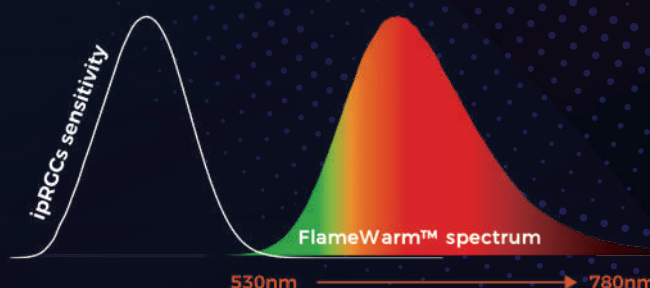

FlameWarm™ - The Photon Melatonin.

Evening Harmony

FlameWarm™ captures the cozy essence of twilight by the friendly spectrum design for ipRGCs sensitivity, and it achieves the gentle Melanopic/Photopic (M/P) ratio* of 0.099, enveloping your environment in the soft, restful hues that signal the day's end.

Spectrum	Light	M/P
	FlameWarm™	0.099
	Candle	0.278
	1800K LED	0.304
	3000K LED	0.552
	Natural daylight	1.097

ZERO Blue Light

FlameWarm™ redefines the gene of the LED spectrum to eliminate the blue light essentially to avoid any of the potential harm.

1250K & 600nm Design for Unparalleled Visual Warmness

The rich red spectrum of FlameWarm™ is based on Yuji LED phosphor technologies for 1250K color temperature and 600nm dominant wavelength, creating the unparalleled visual warmness.

*Compliant to CIE S 026/E:2018: CIE System for Metrology of Optical Radiation for ipRGC-Influenced Responses to Light.