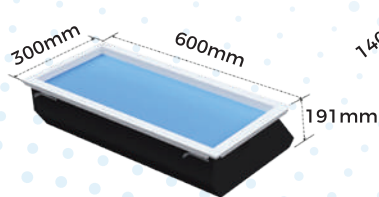

Skyline

A True Sunlit Experience: Skyline harnesses sophisticated artificial lighting technology to recreate the luminosity of blue skies and radiant sunshine, and Skyline offers not just illumination, but also an authentic experience of the day's progression.

Aesthetic and Comfort: Radiating the pure colors of light, Skyline adds depth, clear skies, and dynamic shadow changes to your rooms, making them more visually appealing and comfortable.

Improved Productivity and Cognitive Functions: Skyline technology imitates natural sunlight, creating an environment conducive to focus and mental agility.

Regulates Circadian Rhythm and Reduced Stress Levels: Skyline helping maintain our natural sleep-wake cycles and create a more relaxed home environment thereby reducing stress.

Wattage (system)	50W (3060 & 14115) 72W (6060 & 30120)
Efficacy (lm/W)	70
CRI	98
R9	90
TM-30-20 Rf	97
TM-30-20 Rg	102
Optional CCT	2700K-6500K
Optional beam angle	40°
Main material	Aluminium & Iron
Optional control type	ON/OFF Tuya smart dimmable
Lifetime (hrs)	> 30,000h - L70 - B10 (Ta 25°C)
Ingress protection code	IP20

3060