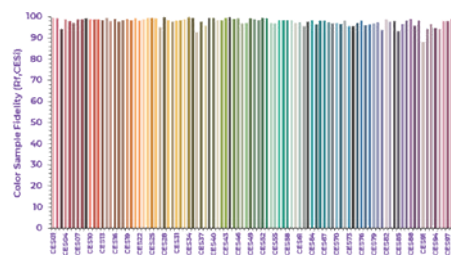

CRI up to 99

Rf up to 99

2-step SDCM

The Metrics of Light Fidelity & Consistency

Our flicker-free technology surpasses HSE standards, with a flicker index below 0.001, ensuring enhanced visual comfort and minimal eye strain. Our RG0 rating guarantees the utmost in biological light safety, and our commitment to the environment is reflected in our use of recyclable materials, which supports the sustainable well-being of our customers.