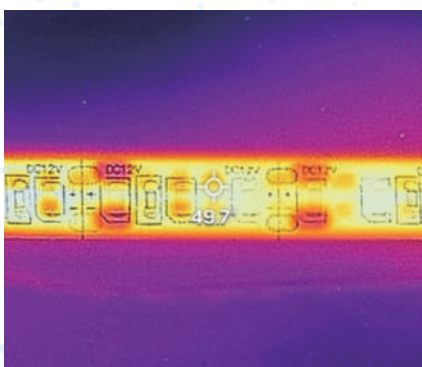

15W

25W

35W

Flexible strip

The Yuji Lighting flexible strip aims to provide a professional linear and flexible lighting solution. Based on the all-leading lighting technologies of SunWave™, Well™24, FlameWarm™ and CRI-Max™, Yuji Lighting also cares and controls color and material quality, ensuring the absolute performance.