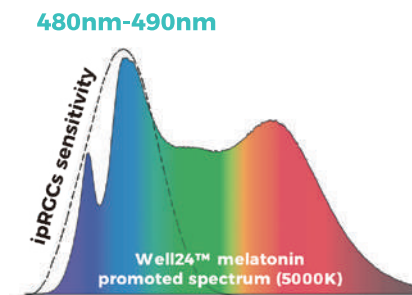

Spectrum	Light	M/P
	FlameWarm™	0.099
	Candle	0.278
	1800K LED	0.304
	3000K LED	0.552
	Natural daylight	1.097

ZERO Blue Light

FlameWarm™ redefines the gene of the LED spectrum to eliminate the blue light essentially to avoid any of the potential harm.

1250K & 600nm Design for Unparalleled Visual Warmness

The rich red spectrum of FlameWarm™ is based on Yuji LED phosphor technologies for 1250K color temperature and 600nm dominant wavelength, creating the unparalleled visual warmness.

*Compliant to CIE S 026/E:2018: CIE System for Metrology of Optical Radiation for ipRGC-Influenced Responses to Light.

Well24™ - Circadian Rhythm Mastery.

Seamless Rhythm

WELL24™ integrates with your body's natural cycle, providing the perfect light for every moment, promoting balance and health all day long.