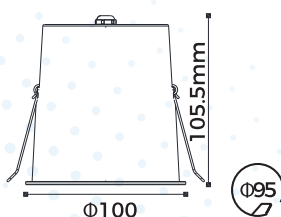

ProLumina Downlight

For spaces that demand brilliance and superior intensity, the "Yuji Lighting ProLumina Downlight" steps up with higher power offerings (15W, 25W, and 35W). Incorporating the vigor of SunWave™ technology, this downlight ensures every corner is permeated with a clear, day-light-like illumination. It's engineered for areas that benefit from a powerful, steadfast light source, delivering consistency and luminance that supports both concentration and task efficiency in any environment where performance is key.

Wattage (system)	15W, 25W, 35W
Efficacy (lm/W)	70
CRI	98
R9	90
TM-30-20 Rf	96
TM-30-20 Rg	101
Optional CCT	2700K 3000K 4000K 5000K 6500K

Optional beam angle	15° / 24° / 36° / 50°
MacAdam step	≤2
UGR	<10
Main material	Aluminium
Optional finish	Black / White
Optional control type	ON/OFF Dali 0-10V dimmable
Lifetime (hrs)	> 50,000h - L70 - B10 (Ta 25°C)
Ingress protection code	IP65

25W