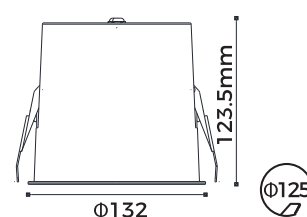

ProLumina Downlight

For spaces that demand brilliance and superior intensity, the "Yuji Lighting ProLumina Downlight" steps up with higher power offerings (15W, 25W, and 35W). Incorporating the vigor of SunWave™ technology, this downlight ensures every corner is permeated with a clear, day-light-like illumination. It's engineered for areas that benefit from a powerful, steadfast light source, delivering consistency and luminance that supports both concentration and task efficiency in any environment where performance is key.

Wattage (system)	15W, 25W, 35W
Efficacy (lm/W)	70
CRI	98
R9	90
TM-30-20 Rf	96
TM-30-20 Rg	101
Optional CCT	2700K 3000K 4000K 5000K 6500K

Optional beam angle	15° / 24° / 36° / 50°
MacAdam step	≤2
UGR	<10
Main material	Aluminium
Optional finish	Black / White
Optional control type	ON/OFF Dali 0-10V dimmable
Lifetime (hrs)	> 50,000h - L70 - B10 (Ta 25°C)
Ingress protection code	IP65

35W