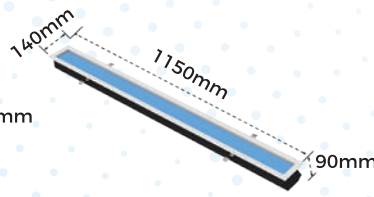

Skyline

A True Sunlit Experience: Skyline harnesses sophisticated artificial lighting technology to recreate the luminosity of blue skies and radiant sunshine, and Skyline offers not just illumination, but also an authentic experience of the day's progression.

Aesthetic and Comfort: Radiating the pure colors of light, Skyline adds depth, clear skies, and dynamic shadow changes to your rooms, making them more visually appealing and comfortable.

Improved Productivity and Cognitive Functions: Skyline technology imitates natural sunlight, creating an environment conducive to focus and mental agility.

Regulates Circadian Rhythm and Reduced Stress Levels: Skyline helping maintain our natural sleep-wake cycles and create a more relaxed home environment thereby reducing stress.

Wattage (system)	50W (3060 & 14115) 72W (6060 & 30120)
Efficacy (lm/W)	70
CRI	98
R9	90
TM-30-20 Rf	97
TM-30-20 Rg	102
Optional CCT	2700K-6500K
Optional beam angle	40°
Main material	Aluminium & Iron
Optional control type	ON/OFF Tuya smart dimmable
Lifetime (hrs)	> 30,000h - L70 - B10 (Ta 25°C)
Ingress protection code	IP20

14115