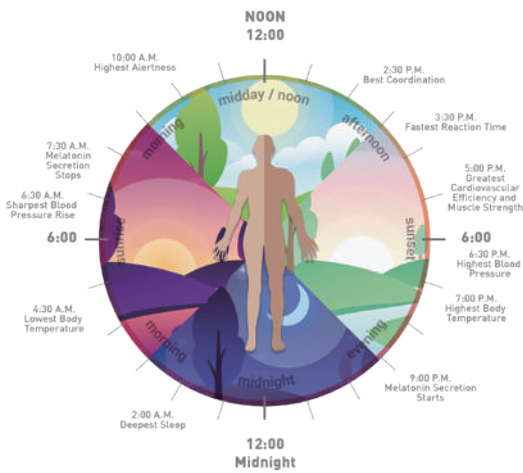

About Us

Innovating for Wellness

Since our inception in 2006, Yuji Lighting has been at the forefront of LED technology, dedicated to enhancing the journey to wellness through lighting. Our passion for excellence and deep understanding of light's impact drive us to create technologies that harmonize with natural rhythms, enhance daily experiences, and soothe the senses.

Mastery in Light Craftsmanship

Our meticulous control over the LED manufacturing process, from phosphor production to the final assembly, grants us the ability to shape light like no other. We develop countless LED spectra with innovative designs which cover an extensive range of applications, ensuring the extraordinary fidelity in color and lighting quality.

Spectral Precision in Light Quality Control

Yuji Lighting excels in spectral precision, limiting LED deviation to a mere 5%—significantly tighter than the typical 25%. This stringent standard minimizes color inconsistencies, ensuring each Yuji LED emanates true, reliable hues.

HSE - Health, Safety and Environment

We follow the concept of HSE standard by regulating all Yuji Lighting products with:

- Flicker index below 0.001;
- Risk Group Zero (RG0) from IEC62471;
- Recyclable materials.

Our commitments support the sustainable well-being for our customers.