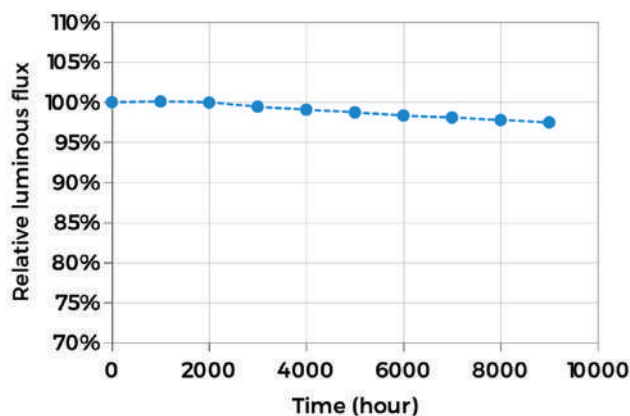

Reliability guarantee

www.yujilighting.com

USA
Tel: +1-562-391-9140
Email: usa@yujigroup.com
Global
Tel: +86-10-6829-0301
Email: lighting@yujigroup.com