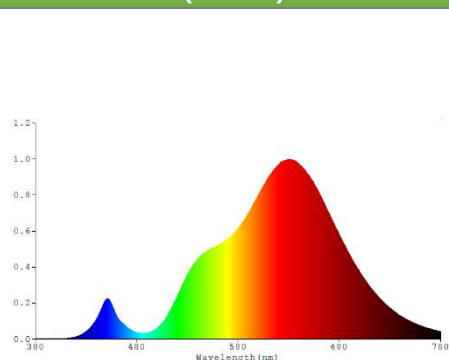

### Specification

Part Number	Power	CRI	Beam Angle	Color-Temp	Luminous Flux	ON/OFF	Lifetime
L3210191.22	11W	85+	200°	2200K	1000lm	100,000	25,000hr
L3210191.27				2700K			

### General Information

Cap base:	E27	Nominal lifetime:	25000 h
EU RoHS compliant:	Yes	Switching cycle:	100000 X
Diameters:	60 mm	Net weight per lamp:	95 g
Height:	117 mm		

### Technical data—Photometrical

Melanopic Ratio:	0.28 @ 2200 K 0.37 @ 2700 K	Color-Temp:	2200 K / 2700 K
Melanopic Daylight Efficacy Ratio:	0.25 @ 2200 K 0.34 @ 2700 K	Initial luminous flux:	1000 lm
Photobiological safety:	Exempt group	Color consistency:	SDCM < 6
Color rendering index:	85+	Beam angle:	200°

### Spectral power distribution (2200K)