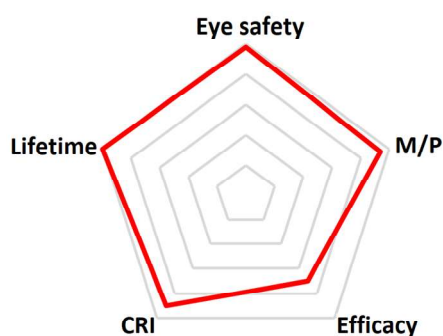

Applicability (2200K)