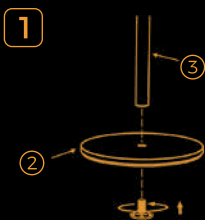

Installation instruction