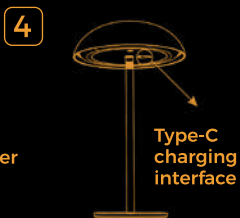

The lamp head and pole are held together by a magnet