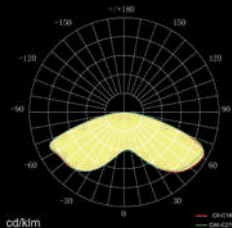

ELEGANZA's dimmable feature offers a personalized lighting experience, allowing you to finely tune the intensity to match the evening's mood, from a soft radiance to a vibrant brightness ideal for any activity.