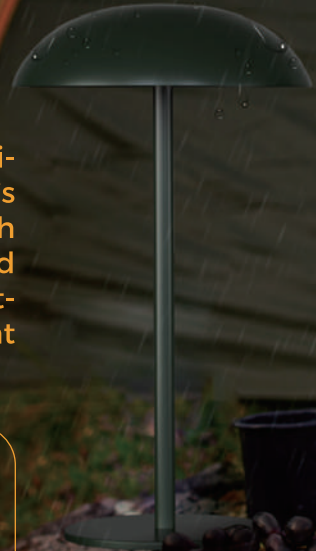

Fearless of Outdoor Use

There is no reason to disrupt your scenarios by the weather - whether on a couple's dating, family gathering or chatting with friends. The IP65 / IK08 grade design and the special aluminum housing and coating of ELEGANZA protect every significant moment for you timelessly.

IP65

Protection

IK08

Protection

Alumi

Housing