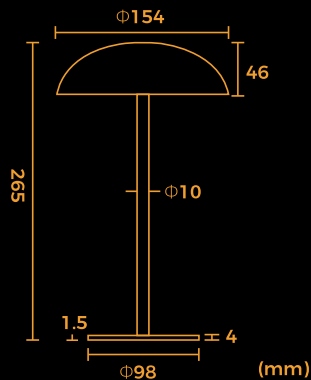

The lamp head and pole are held together by a magnet