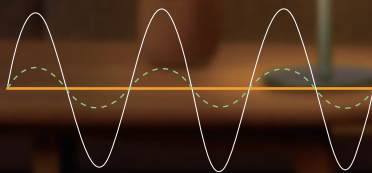

Zero Flicker Comfort

ELEGANZA's advanced zero flicker technology ensures a steady stream of light that's gentle on the eyes, providing a comfortable environment for extended periods, whether you're working, reading, or simply enjoying the ambiance.

- General LED
- - - Nominal flicker-free LED
- ELEGANZA