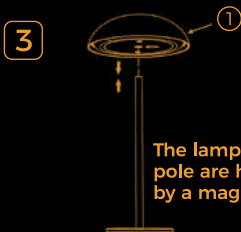

Installation instruction