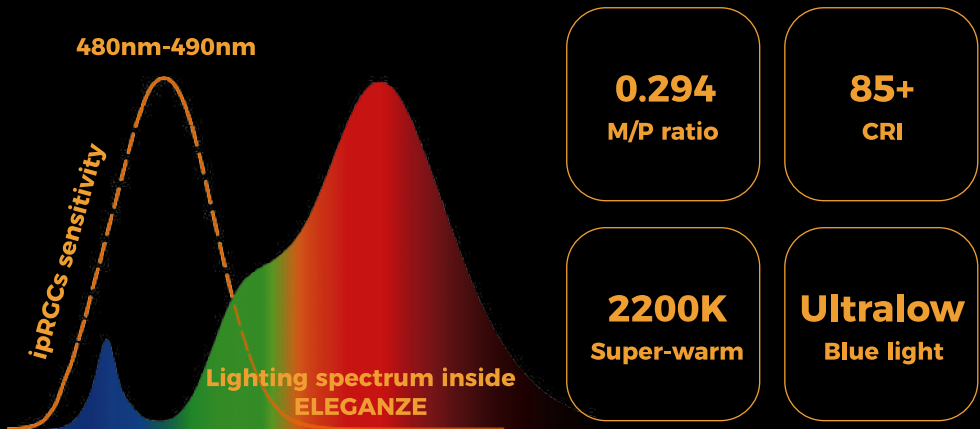

Discover ELEGANZA - the epitome of twilight elegance, artfully designed to complement the sophisticated rhythms of your nocturnal lifestyle.

Well24™ Technology Inside

ELEGANZA utilizes Well24™ technology with a spectrum designed to limit the 480nm-490nm wavelength which is crucial for melatonin secretion and your circadian rhythm. Giving the Melanopic/Photopic ratio (M/P ratio)* at 0.294 and with the super-warm color temperature of 2200K by ultralow blue light, ELEGANZA provides the true relaxation light for your wellbeing.

Endurance

Full brightness: 8 hours

Low brightness: 24 hours

Battery

Indicator light

> 10%:	Off
< 10%:	On (Red)
< 3%:	Flash (Red)
No power:	Flash (White)
In charging:	On (Red)
Fully charged:	On (Blue)

QUICK-assemble & QUICK-release Design

Light source: Well24™ Tech LED

Color temperature: Well24™ Tech 2200K

Luminous flux: 340lm

Wattage: 4W

M/P ratio: 0.294

Beam angle: 160°

CRI: 85+

Size: \varnothing 154 x H165mm