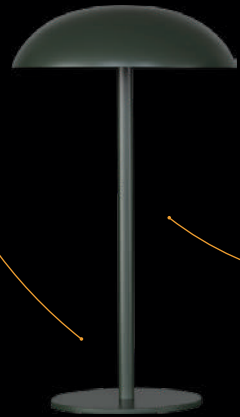

Light source: Well24™ Tech LED

Color temperature: Well24™ Tech 2200K

Luminous flux: 340lm

Wattage: 4W

M/P ratio: 0.294

Beam angle: 160°

CRI: 85+

Size: $\varnothing$ 154 x H165mm

Weight: 868g

Ingress protection code: IP65 & IK08

Main material: Aluminum

Battery capacity: Lithium battery 10000mAh / 8hours (full power)

Input: Type-C DC 5V 2A

Charging time: 8hours

Life time: 50000hours

Thank you for choosing the Yuji Lighting product, we are committed to providing the ultimate lighting experience, and it comes true thanks to our state-of-art LED technology. Please feel free to contact us if you would like to learn more about our products and service.

North America

Hotline: +1-562-391-9140

Email: usa@yujigroup.com

Global

Hotline: +86-10-6829-0301

Email: lighting@yujigroup.com

www.yujilighting.com