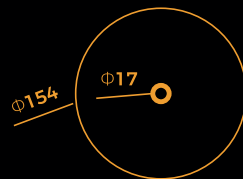

The lamp head and pole are held together by a magnet