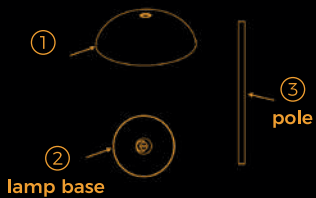

Installation instruction