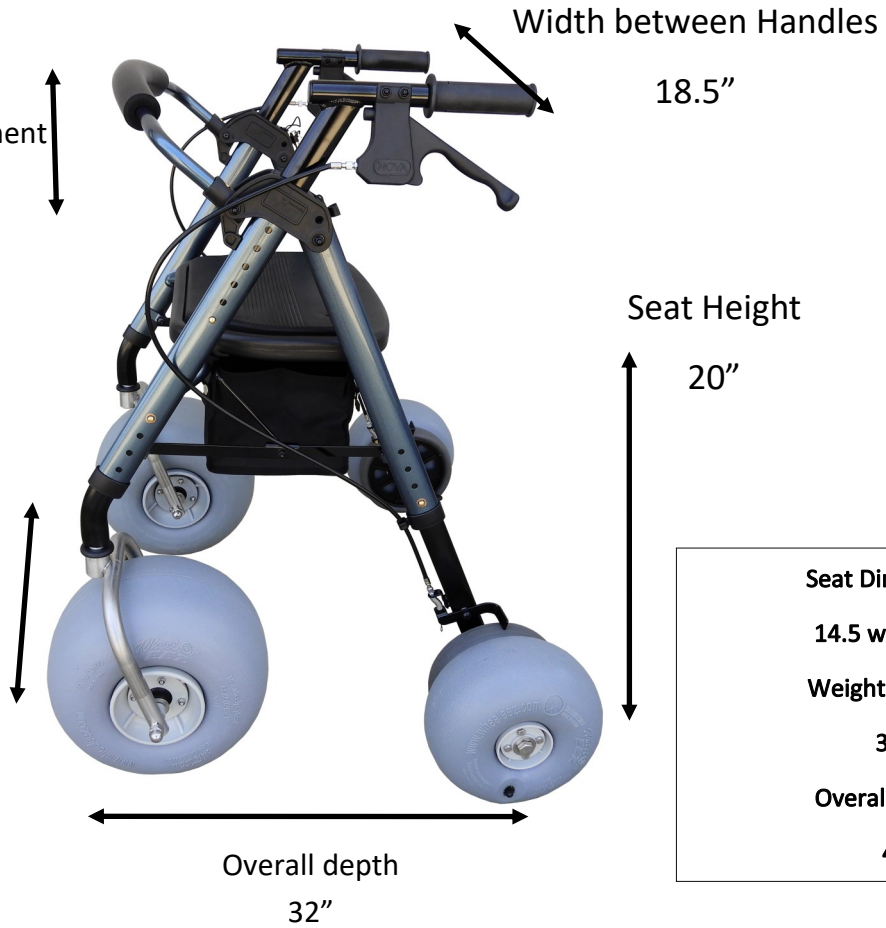

DeBug Beach Walker Standard Tall

Seat Dimensions
17w x 12.75d
Weight Capacity
350
Overall Weight
40

Perfect For People

5'6 to 6'4

Overall Dimensions High: 24w x 29.25d x 41.25h
Overall Dimensions Low (inches): 24w x 26.25d x 33h

Material Seat: PU+PE

Material Hand Grip: TPR

Wheel Size : 30cm

DeBug Beach Walker Petite Size

Seat Dimensions
14.5 w x 13.5 d
Weight Capacity
300
Overall Weight
40

Perfect For People
5'0 to 5'6

Overall Dimensions High (Inches): 24w x 26d x 34.54h

Overall Dimensions Low (Inches): 24w x 23.75d x 35h

Width 35"

Material Seat: PU+PE

Material Hand Grip: TPR

Wheel Size : 30cm

Shop Address
78 E Nine Mile Rd
Pensacola, FL 32534

office@debugmobiliyproducts.com