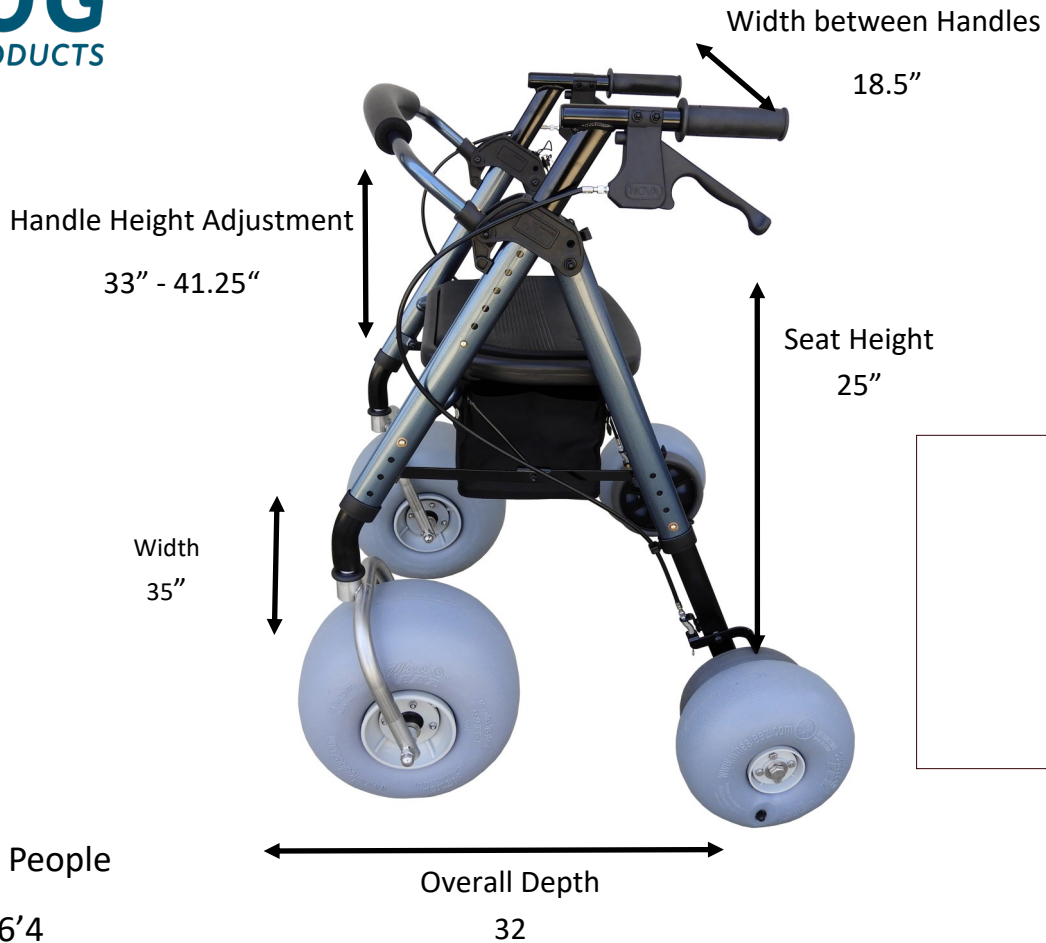

DeBug Beach Walker Standard Tall

Seat Dimensions
17w x 12.75d
Weight Capacity
350
Overall Weight
40

Perfect For People

5'6 to 6'4

Overall Dimensions High: 24w x 29.25d x 41.25h
Overall Dimensions Low (inches): 24w x 26.25d x 33h

Material Seat: PU+PE

Material Hand Grip: TPR

Wheel Size : 30cm

DeBug Beach Walker Petite Size

Seat Dimensions
14.5 w x 13.5 d
Weight Capacity
300
Overall Weight
40

Perfect For People
5'0 to 5'6

Overall Dimensions High (Inches): 24w x 26d x 34.54h

Overall Dimensions Low (Inches): 24w x 23.75d x 35h

Width 35"

Material Seat: PU+PE

Material Hand Grip: TPR

Wheel Size : 30cm

Shop Address
78 E Nine Mile Rd
Pensacola, FL 32534

office@debugmobiliyproducts.com