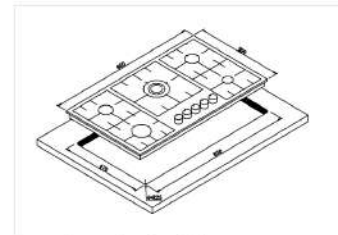

Installation Diagram

Dimension (WxD)

Product Size: 710X400 mm

Installation Diagram

CA-9-19 Canon Gas Hob

Features

- 3 burners
- Full black stainless steel panel
- 2 chinese burners with brass cap & 1 small sabaf burner
- Enamelled grill
- Auto ignition
- Enamelled base

Installation Diagram

Dimension (WxD)
Product Size: 710X400 mm

GAS HOBS

NEW INNOVATION

HB-935-S1 Canon Gas Hob

Features

- 5 burners
- Stainless steel panel
- 5 sabaf burners
- Cast iron grill
- Auto ignition
- Front control metallic knobs
- Brass valves
- Enamelled base

GAS HOBS

Dimension (WxD)
Product Size: 860X500 mm

Installation Diagram

CA-933 Canon Gas Hob

Features

- 3 burners
- 304 stainless steel panel
- 2 big & 1 medium sabaf burner
- Cast iron grill
- High end brass valves
- Auto ignition
- Enamelled base