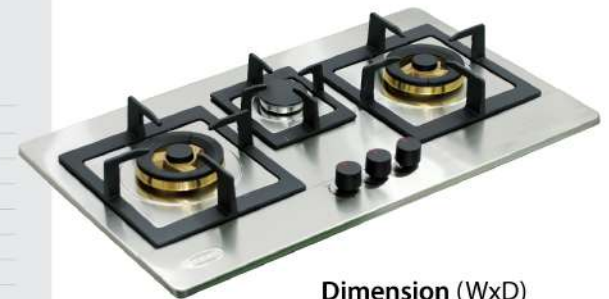

GAS HOBS

05

06

Dimension (WxD)
Product Size: 750 x 430 mm

Installation Diagram

CNC-S-382-K Canon Gas Hob

Features

- 3 Burners
- 201 S.S black & silver panel
- 2 3D-shaped brass burners & 1 small sabaf burner
- Burners with aluminium plates
- Heavy grill
- Auto ignition
- Enamelled base

07

GAS HOBS

NEW INNOVATION

CA 7619-P Canon Gas Hob

Features

- 3 burners
- Stainless steel panel
- 2 Feiji brass burners & 1 small sabaf burner
- Heavy cast iron grill
- Auto ignition
- Enamelled base

Dimension (WxD)
Product Size: 760 x 440 mm

Installation Diagram

08

GAS HOBS
NEW INNOVATION

CA 7719-P Canon Gas Hob

Features

- 3 burners
- Stainless steel panel
- 2 Feiji brass burners & 1 small sabaf burner
- Heavy cast iron grill
- Auto ignition
- Enamelled base