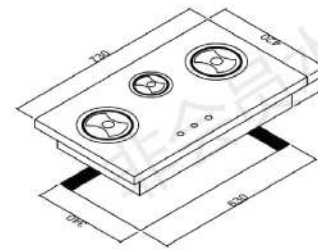

Installation Diagram

Dimension (WxD)
Product Size: 780X450 mm

GAS HOBS

NEW INNOVATION

CNSB-5-6 Canon Gas Hob

Features

- 5 burner
- Stanless steel panel
- 5 sabaf burners
- Cast iron grill
- Auto igniton
- Front control matalic knobs
- Brass valve
- Enamelled base

GAS HOBS

Dimension (WxD)
Product Size: 860X500 mm

Installation Diagram

CNSB-2 Canon Gas Hob

Features

- 3 burners
- Stainless Steel panel
- brass burners
- Cast iron grill
- Auto igniton
- Enamelled base

Installation Diagram

Dimension (WxD)
Product Size: 760X450 mm

GAS HOBS

NEW INNOVATION

HB-CA 26S Canon Gas Hob

Features

- 3 burners
- Full black stainless steel panel
- 2 chinese, 1 sabaf burner with brass cap
- Enamelled grill
- Auto igniton
- Enamelled base

Dimension (WxD)
Product Size: 730X420 mm

Installation Diagram

GAS HOBS