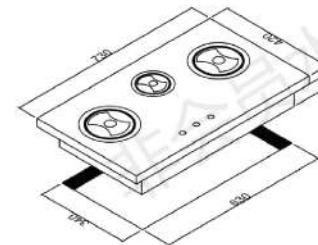

Dimension (WxD)

Product Size: 750X430 mm

Installation Diagram

Dimension (WxD)

Product Size: 880 x 520 mm

Installation Diagram

HB-2419-G Canon Gas Hob

Features

- 3 Burners
- Black tempered glass panel 8mm
- 2 Feiji brass burners & 1 small sabaf burner
- Cast iron grill
- Auto ignition
- Enamelled base

Dimension (WxD)

Product Size: 730 x 420 mm

Installation Diagram

GAS HOBS

NEW INNOVATION

HB-2619 S Canon Gas Hob

GAS HOBS

NEW INNOVATION

Dimension (WxD)

Product Size: 730X420 mm

Installation Diagram

Installation Diagram

Dimension (WxD)

Product Size: 756X436 mm

GAS HOBS

NEW INNOVATION

Dimension (WxDxH)

Product Size: 780X450 mm

Installation Diagram