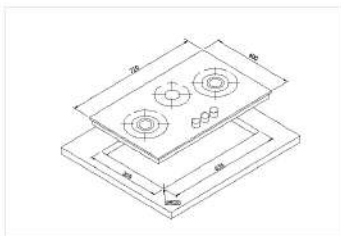

Dimension (WxD)
Product Size: 730X410 mm

Installation Diagram

HB CA-08 Canon Gas Hob

Features

- 3 burners
- Stainless steel panel
- 2 chinese burners & 1 small sabaf burner
- Auto ignition
- Enamelled base

Installation Diagram

Dimension (WxD)
Product Size: 710X400 mm

GAS HOBS

NEW INNOVATION

CA 05-19 Canon Gas Hob

Features

- 3 burners
- Black tempered glass panel 8 mm
- 2 burners with brass cap & 1 small sabaf burner
- Auto ignition
- Enamelled base

GAS HOBS

Dimension (WxD)
Product Size: 710X410 mm

Installation Diagram

HB CA-09 Canon Gas Hob

Features

- 3 burners
- Black stainless steel panel
- 2 chinese burners & 1 small sabaf burner
- Auto ignition
- Enamelled base

Installation Diagram

Dimension (WxD)
Product Size: 710X400 mm

GAS HOBS

NEW INNOVATION

HB CA-1619 Canon Gas Hob

Features

- 1 burner
- Stainless steel panel
- 1 burner with brass cap
- Auto ignition
- Enamelled base