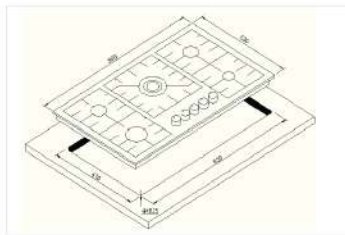

GAS HOBS

Dimension (WxD)
Product Size: 860X500 mm

Installation Diagram

CA-933 Canon Gas Hob

Features

- 3 burners
- 304 stainless steel panel
- 2 big & 1 medium sabaf burner
- Cast iron grill
- High end brass valves
- Auto ignition
- Enamelled base

Installation Diagram

Dimension (WxD)
Product Size: 860X500 mm

GAS HOBS

NEW INNOVATION

HB 945-S1 Canon Gas Hob

Features

- 5 burners
- Stainless steel panel
- 5 sabaf burners
- Cast iron grill
- Auto ignition
- Front control metallic knobs
- Brass valves
- Enamelled base

Installation Diagram

Dimension (WxD)
Product Size: 860X500 mm

GAS HOBS

CNBG 320-6 Canon Gas Hob

GAS HOBS

NEW INNOVATION

Features

- 3 burners
- Black tempered glass panel 8 mm
- 3 big sabaf burners with silver plates
- Cast iron grill
- Auto ignition
- Brass valves
- Enamelled base

Installation Diagram

Dimension (WxD)
Product Size: 880X520 mm

CNSB 321-6 Canon Gas Hob

GAS HOBS

Features

- 3 burners
- 304 Stainless steel panel
- 3 sabaf burners
- Cast iron grill
- Auto ignition
- Brass valves
- Enamelled base