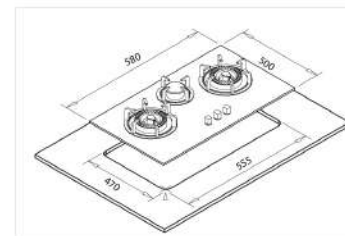

Installation Diagram

Dimension (WxD)
Product Size: 780X450 mm

GAS HOBS

NEW INNOVATION

CA S41-20-6 Canon Gas Hob

Features

- 4 burners
- 201 Stainless steel panel
- 4 sabaf burners
- Cast iron grill
- Auto ignition
- Enamelled base

GAS HOBS

Dimension (WxD)
Product Size: 580X500 mm

Installation Diagram

CA 28-GF Canon Gas Hob

Features

- 3 burners
- 3D printing tempered glass panel 10 mm
- 3 big burners with brass cap
- Cast iron grill
- Auto ignition
- Metal knobs
- Enamelled base
- Available colors: Black & White

Installation Diagram

Dimension (WxD)
Product Size: 800X450 mm

GAS HOBS

NEW INNOVATION

CA S42-20-6 Canon Gas Hob

Features

- 4 burners
- 201 Stainless steel panel
- 4 sabaf burners
- Cast iron grill
- Auto ignition
- Enamelled base

GAS HOBS

Dimension (WxD)
Product Size: 580X500 mm

Installation Diagram

HB PX-01 Canon Gas Hob

GAS HOBS

NEW INNOVATION

Features

- 3 burners
- Stainless steel panel
- 2 chinese & 1 small sabaf burner
- Cast iron grill
- Auto ignition
- Enamelled base