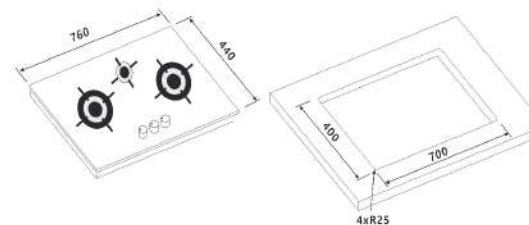

Dimension (WxD)

Product Size: 750X430 mm

Installation Diagram

Dimension (WxD)

Product Size: 880 x 520 mm

Installation Diagram

HB-2419-G Canon Gas Hob

Features

Installation Diagram

Dimension (WxD)

Product Size: 756X436 mm

GAS HOBS

NEW INNOVATION

Dimension (WxDxH)

Product Size: 780X450 mm

Installation Diagram

GAS HOBS

05

06

Dimension (WxD)
Product Size: 750 x 430 mm

Installation Diagram

CNC-S-382-K Canon Gas Hob

Features

- 3 Burners
- 201 S.S black & silver panel
- 2 3D-shaped brass burners & 1 small sabaf burner
- Burners with aluminium plates
- Heavy grill
- Auto ignition
- Enamelled base

07

GAS HOBS

NEW INNOVATION

CA 7619-P Canon Gas Hob

Features

- 3 burners
- Stainless steel panel
- 2 Feiji brass burners & 1 small sabaf burner
- Heavy cast iron grill
- Auto ignition
- Enamelled base

Dimension (WxD)
Product Size: 760 x 440 mm