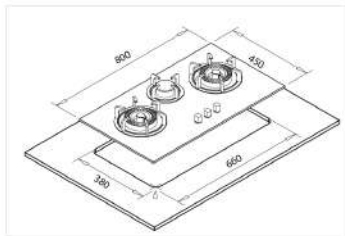

Installation Diagram

Dimension (WxD)
Product Size: 780X450 mm

GAS HOBS

NEW INNOVATION

CA S41-20-6 Canon Gas Hob

Features

- 4 burners
- 201 Stainless steel panel
- 4 sabaf burners
- Cast iron grill
- Auto ignition
- Enamelled base

GAS HOBS

Dimension (WxD)
Product Size: 580X500 mm

Installation Diagram

CA 28-GF Canon Gas Hob

Features

- 3 burners
- 3D printing tempered glass panel 10 mm
- 3 big burners with brass cap
- Cast iron grill
- Auto ignition
- Metal knobs
- Enamelled base
- Available colors: Black & White

Installation Diagram

Dimension (WxD)
Product Size: 800X450 mm

GAS HOBS

NEW INNOVATION

CA S42-20-6 Canon Gas Hob

Features

- 4 burners
- 201 Stainless steel panel
- 4 sabaf burners
- Cast iron grill
- Auto ignition
- Enamelled base

GAS HOBS

Dimension (WxD)
Product Size: 580X500 mm

Installation Diagram

HB PX-01 Canon Gas Hob

GAS HOBS

NEW INNOVATION

Features

- 3 burners
- Stainless steel panel
- 2 chinese & 1 small sabaf burner
- Cast iron grill
- Auto ignition
- Enamelled base