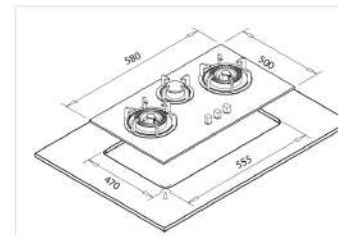

Installation Diagram

Dimension (WxD)
Product Size: 880X520 mm

CNSB 321-6 Canon Gas Hob

GAS HOBS

Features

- 3 burners
- 304 Stainless steel panel
- 3 sabaf burners
- Cast iron grill
- Auto ignition
- Brass valves
- Enamelled base

Dimension (WxD)
Product Size: 860X500 mm

Installation Diagram

CN BG 2-19 Canon Gas Hob

Features

- 3 burners
- Black tempered glass panel 8 mm
- 2 Feiji brass burners & 1 small sabaf burner
- Cast iron grill
- Auto ignition
- Enamelled base

Installation Diagram

Dimension (WxD)
Product Size: 780X450 mm

GAS HOBS

NEW INNOVATION

CA S41-20-6 Canon Gas Hob

Features

- 4 burners
- 201 Stainless steel panel
- 4 sabaf burners
- Cast iron grill
- Auto ignition
- Enamelled base

GAS HOBS

Dimension (WxD)
Product Size: 580X500 mm

Installation Diagram

CA 28-GF Canon Gas Hob

Features

- 3 burners
- 3D printing tempered glass panel 10 mm
- 3 big burners with brass cap
- Cast iron grill
- Auto ignition
- Metal knobs
- Enamelled base
- Available colors: Black & White