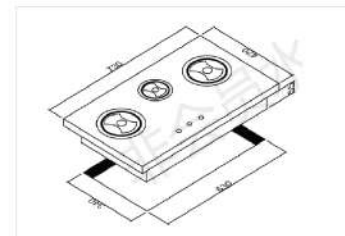

GAS HOBS

Dimension (WxD)
Product Size: 580X500 mm

Installation Diagram

HB PX-01 Canon Gas Hob

GAS HOBS

NEW INNOVATION

Features

- 3 burners
- Stainless steel panel
- 2 chinese & 1 small sabaf burner
- Cast iron grill
- Auto ignition
- Enamelled base

Dimension (WxD)
Product Size: 780X450 mm

Installation Diagram

CA 24-GB Canon Gas Hob

GAS HOBS

Features

- 3 burners
- Black tempered glass panel 8 mm
- 2 burners with brass cap & 1 small sabaf burner
- Auto ignition
- Enamelled base

Dimension (WxD)
Product Size: 730X420 mm

Installation Diagram

CA 01-19 Canon Gas Hob

GAS HOBS

NEW INNOVATION

Features

- 3 burners
- Black & silver stainless steel panel
- 2 burners with brass cap & 1 small sabaf burner
- Auto ignition
- Enamelled base