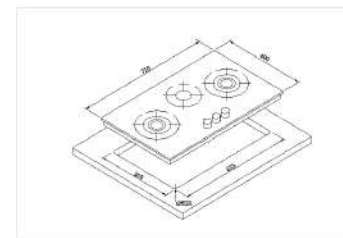

Installation Diagram

Dimension (WxD)
Product Size: 710X400 mm

CA 24-GL Canon Gas Hob

GAS HOBS

Features

- 3 burners
- 3D printing tempered glass panel 10 mm
- 2 burners with brass cap & 1 small sabaf burner
- Auto ignition
- Enamelled base

Dimension (WxD)
Product Size: 730X410 mm

Installation Diagram

HB CA-08 Canon Gas Hob

Features

- 3 burners
- Stainless steel panel
- 2 chinese burners & 1 small sabaf burner
- Auto ignition
- Enamelled base

Installation Diagram

Dimension (WxD)
Product Size: 710X400 mm

GAS HOBS

NEW INNOVATION

CA 05-19 Canon Gas Hob

Features

- 3 burners
- Black tempered glass panel 8 mm
- 2 burners with brass cap & 1 small sabaf burner
- Auto ignition
- Enamelled base

GAS HOBS

Dimension (WxD)
Product Size: 710X410 mm

Installation Diagram

HB CA-09 Canon Gas Hob

Features

- 3 burners
- Black stainless steel panel
- 2 chinese burners & 1 small sabaf burner
- Auto ignition
- Enamelled base