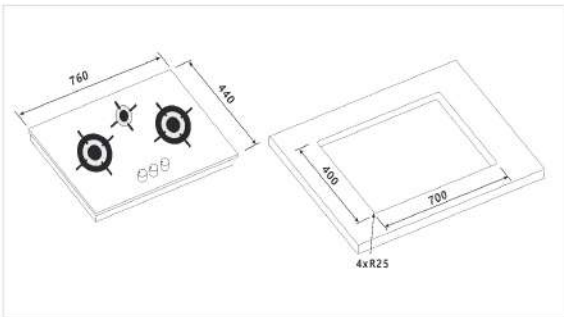

Dimension (WxD)

Product Size: 750X430 mm

Installation Diagram

Dimension (WxD)

Product Size: 880 x 520 mm

Installation Diagram

HB-2419-G Canon Gas Hob

Features

07

GAS HOBS

NEW INNOVATION

CA 7619-P Canon Gas Hob

Features

- 3 burners
- Stainless steel panel
- 2 Feiji brass burners & 1 small sabaf burner
- Heavy cast iron grill
- Auto ignition
- Enamelled base

Dimension (WxD)
Product Size: 760 x 440 mm

Dimension (WxD)
Product Size: 760 x 440 mm

Installation Diagram

GAS HOBS

CA 7819-P Canon Gas Hob

Features

- 3 burners
- Stainless steel black & silver panel
- 2 Feiji brass burners & 1 small sabaf burner
- Heavy cast iron grill
- Auto ignition
- Enamelled base

Dimension (WxD)
Product Size: 760 x 440 mm

Installation Diagram

HB - CA 01 Canon Gas Hob

GAS HOBS

Dimension chart

Installation Diagram

Features

- 3 burners
- Stainless steel black & silver panel
- 2 chinese & 1 small sabaf burner
- Enamelled grill
- Auto ignition
- Enamelled base