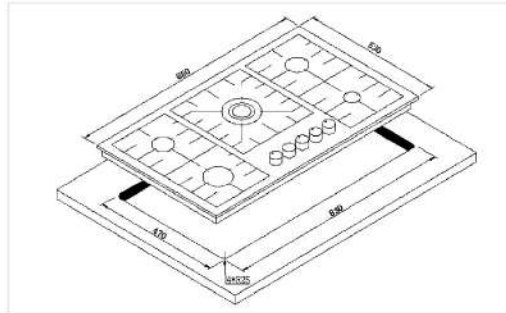

Dimension (WxD)

Product Size: 750X430 mm

Installation Diagram

Dimension (WxD)

Product Size: 880 x 520 mm

Installation Diagram

HB-2419-G Canon Gas Hob

Features

- 3 Burners
- Black tempered glass panel 8mm
- 2 Feiji brass burners & 1 small sabaf burner
- Cast iron grill
- Auto ignition
- Enamelled base

Dimension (WxD)

Product Size: 730 x 420 mm

Installation Diagram

GAS HOBS

NEW INNOVATION

HB-2619 S Canon Gas Hob

GAS HOBS

NEW INNOVATION

Dimension (WxD)

Product Size: 730X420 mm

Installation Diagram

Installation Diagram

Dimension (WxD)

Product Size: 756X436 mm

GAS HOBS

NEW INNOVATION

Dimension (WxDxH)

Product Size: 780X450 mm

Installation Diagram