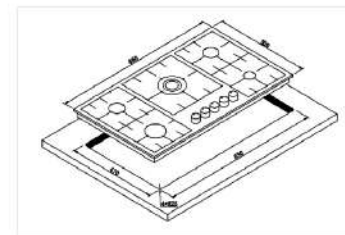

Installation Diagram

Dimension (WxD)
Product Size: 710X400 mm

GAS HOBS

NEW INNOVATION

HB-935-S1 Canon Gas Hob

Features

- 5 burners
- Stainless steel panel
- 5 sabaf burners
- Cast iron grill
- Auto ignition
- Front control metallic knobs
- Brass valves
- Enamelled base

GAS HOBS

Dimension (WxD)
Product Size: 860X500 mm

Installation Diagram

CA-933 Canon Gas Hob

Features

- 3 burners
- 304 stainless steel panel
- 2 big & 1 medium sabaf burner
- Cast iron grill
- High end brass valves
- Auto ignition
- Enamelled base

Installation Diagram

Dimension (WxD)
Product Size: 860X500 mm

GAS HOBS

NEW INNOVATION

HB 945-S1 Canon Gas Hob

Features

- 5 burners
- Stainless steel panel
- 5 sabaf burners
- Cast iron grill
- Auto ignition
- Front control metallic knobs
- Brass valves
- Enamelled base