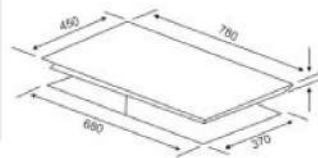

Installation Diagram