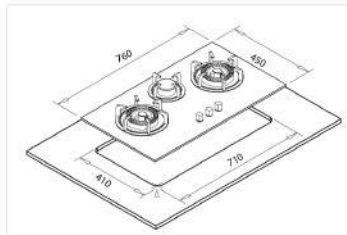

Installation Diagram

Dimension (WxD)
Product Size: 880X520 mm

CNSB 321-6 Canon Gas Hob

GAS HOBS

Features

- 3 burners
- 304 Stainless steel panel
- 3 sabaf burners
- Cast iron grill
- Auto ignition
- Brass valves
- Enamelled base

Dimension (WxD)
Product Size: 860X500 mm

Installation Diagram

CN BG 2-19 Canon Gas Hob

Features

- 3 burners
- Black tempered glass panel 8 mm
- 2 Feiji brass burners & 1 small sabaf burner
- Cast iron grill
- Auto ignition
- Enamelled base

Installation Diagram

Dimension (WxD)
Product Size: 780X450 mm

GAS HOBS

NEW INNOVATION

CA S41-20-6 Canon Gas Hob

Features

- 4 burners
- 201 Stainless steel panel
- 4 sabaf burners
- Cast iron grill
- Auto ignition
- Enamelled base

GAS HOBS

Dimension (WxD)
Product Size: 580X500 mm

Installation Diagram

CA 28-GF Canon Gas Hob

Features

- 3 burners
- 3D printing tempered glass panel 10 mm
- 3 big burners with brass cap
- Cast iron grill
- Auto ignition
- Metal knobs
- Enamelled base
- Available colors: Black & White