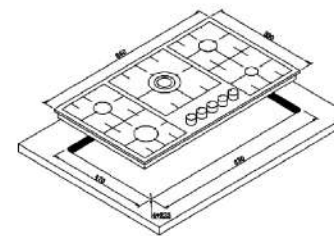

Installation Diagram