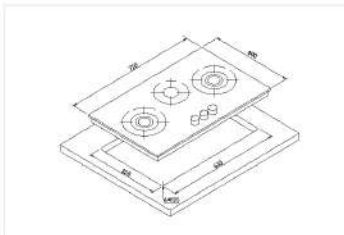

GAS HOBS

Dimension (WxD)
Product Size: 580X500 mm

Installation Diagram

HB PX-01 Canon Gas Hob

GAS HOBS

NEW INNOVATION

Features

- 3 burners
- Stainless steel panel
- 2 chinese & 1 small sabaf burner
- Cast iron grill
- Auto ignition
- Enamelled base

Dimension (WxD)
Product Size: 780X450 mm

Installation Diagram

CA 24-GB Canon Gas Hob

GAS HOBS

Features

- 3 burners
- Black tempered glass panel 8 mm
- 2 burners with brass cap & 1 small sabaf burner
- Auto ignition
- Enamelled base

Dimension (WxD)
Product Size: 730X420 mm

Installation Diagram

CA 01-19 Canon Gas Hob

GAS HOBS

NEW INNOVATION

Features

- 3 burners
- Black & silver stainless steel panel
- 2 burners with brass cap & 1 small sabaf burner
- Auto ignition
- Enamelled base

Installation Diagram

Dimension (WxD)
Product Size: 710X400 mm

CA 24-GL Canon Gas Hob

GAS HOBS

Features

- 3 burners
- 3D printing tempered glass panel 10 mm
- 2 burners with brass cap & 1 small sabaf burner
- Auto ignition
- Enamelled base