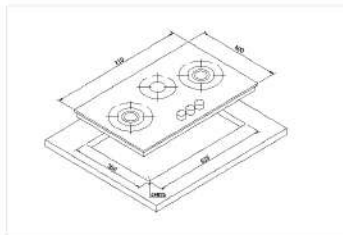

GAS HOBS

CA-8-19 Canon Gas Hob

Features

- 3 burners
- Stainless steel panel
- 2 chinese burners with brass cap & 1 small sabaf burner
- Enamelled grill
- Auto ignition
- Enamelled base

Dimension (WxD)

Product Size: 710X400 mm

Installation Diagram

Dimension (WxD)

Product Size: 710X400 mm

Installation Diagram

CA-9-19 Canon Gas Hob

Features

- 3 burners
- Full black stainless steel panel
- 2 chinese burners with brass cap & 1 small sabaf burner
- Enamelled grill
- Auto ignition
- Enamelled base

Installation Diagram

Dimension (WxD)
Product Size: 710X400 mm

GAS HOBS

NEW INNOVATION

HB-935-S1 Canon Gas Hob

Features

- 5 burners
- Stainless steel panel
- 5 sabaf burners
- Cast iron grill
- Auto ignition
- Front control metallic knobs
- Brass valves
- Enamelled base

GAS HOBS

Dimension (WxD)
Product Size: 860X500 mm

Installation Diagram

CA-933 Canon Gas Hob

Features

- 3 burners
- 304 stainless steel panel
- 2 big & 1 medium sabaf burner
- Cast iron grill
- High end brass valves
- Auto ignition
- Enamelled base