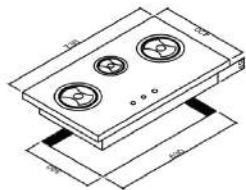

Dimension (WxD)

Product Size: 750X430 mm

Installation Diagram

Dimension (WxD)

Product Size: 880 x 520 mm

Installation Diagram

HB-2419-G Canon Gas Hob

Features

- 3 Burners
- Black tempered glass panel 8mm
- 2 Feiji brass burners & 1 small sabaf burner
- Cast iron grill
- Auto ignition
- Enamelled base

Dimension (WxD)

Product Size: 730 x 420 mm

Installation Diagram

GAS HOBS

NEW INNOVATION

HB-2619 S Canon Gas Hob

GAS HOBS

NEW INNOVATION

Dimension (WxD)

Product Size: 730X420 mm

Installation Diagram