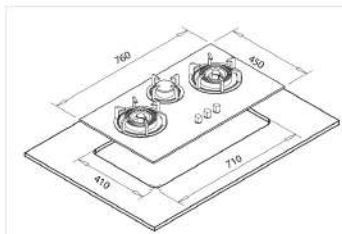

GAS HOBS

Dimension (WxD)
Product Size: 320X420 mm

Installation Diagram

CNBG-2 Canon Gas Hob

Features

- 3 burners
- 8 mm tempered glass panel
- Feiji brass burners
- Cast iron grill
- Auto igniton
- Enamelled base

Installation Diagram

Dimension (WxD)
Product Size: 780X450 mm

GAS HOBS

NEW INNOVATION

CNSB-5-6 Canon Gas Hob

Features

- 5 burner
- Stanless steel panel
- 5 sabaf burners
- Cast iron grill
- Auto igniton
- Front control matalic knobs
- Brass valve
- Enamelled base

GAS HOBS

Dimension (WxD)
Product Size: 860X500 mm

Installation Diagram

CNSB-2 Canon Gas Hob

Features

- 3 burners
- Stainless Steel panel
- brass burners
- Cast iron grill
- Auto igniton
- Enamelled base

Installation Diagram

Dimension (WxD)
Product Size: 760X450 mm

GAS HOBS

NEW INNOVATION

HB-CA 26S Canon Gas Hob

Features

- 3 burners
- Full black stainless steel panel
- 2 chinese, 1 sabaf burner with brass cap
- Enamelled grill
- Auto igniton
- Enamelled base