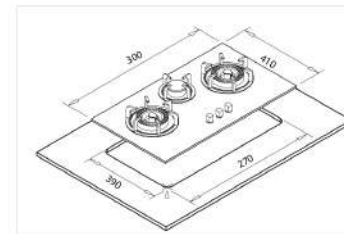

Installation Diagram

Dimension (WxD)
Product Size: 710X400 mm

GAS HOBS

NEW INNOVATION

CA 05-19 Canon Gas Hob

Features

- 3 burners
- Black tempered glass panel 8 mm
- 2 burners with brass cap & 1 small sabaf burner
- Auto ignition
- Enamelled base

GAS HOBS

Dimension (WxD)
Product Size: 710X410 mm

Installation Diagram

HB CA-09 Canon Gas Hob

Features

- 3 burners
- Black stainless steel panel
- 2 chinese burners & 1 small sabaf burner
- Auto ignition
- Enamelled base

Installation Diagram

Dimension (WxD)
Product Size: 710X400 mm

GAS HOBS

NEW INNOVATION

HB CA-1619 Canon Gas Hob

Features

- 1 burner
- Stainless steel panel
- 1 burner with brass cap
- Auto ignition
- Enamelled base

GAS HOBS

Dimension (WxD)
Product Size: 300X410 mm

Installation Diagram

CNBG -5-6 Canon Gas Hob

Features

- 5 burners
- Black tempered glass panel 8mm
- 5 sabaf burners
- Cast iron grill
- Auto ignition
- Front control metallic knobs
- Brass valves
- Enamelled base