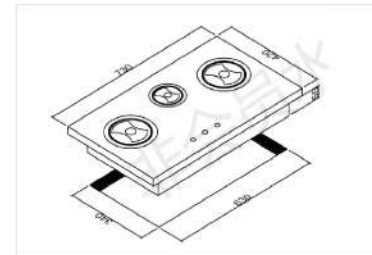

Dimension (WxD)
Product Size: 730X420 mm

Installation Diagram

CA 01-19 Canon Gas Hob

GAS HOBS

NEW INNOVATION

Features

- 3 burners
- Black & silver stainless steel panel
- 2 burners with brass cap & 1 small sabaf burner
- Auto ignition
- Enamelled base

Installation Diagram

Dimension (WxD)
Product Size: 710X400 mm

CA 24-GL Canon Gas Hob

GAS HOBS

Features

- 3 burners
- 3D printing tempered glass panel 10 mm
- 2 burners with brass cap & 1 small sabaf burner
- Auto ignition
- Enamelled base

Dimension (WxD)
Product Size: 730X410 mm

Installation Diagram

HB CA-08 Canon Gas Hob

Features

- 3 burners
- Stainless steel panel
- 2 chinese burners & 1 small sabaf burner
- Auto ignition
- Enamelled base