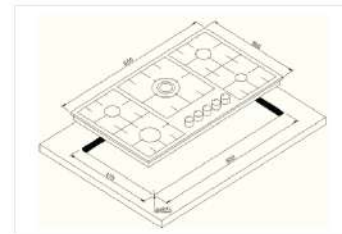

Installation Diagram

Dimension (WxD)
Product Size: 860X500 mm

GAS HOBS

CNBG 320-6 Canon Gas Hob

GAS HOBS

NEW INNOVATION

Features

- 3 burners
- Black tempered glass panel 8 mm
- 3 big sabaf burners with silver plates
- Cast iron grill
- Auto ignition
- Brass valves
- Enamelled base

Installation Diagram

Dimension (WxD)
Product Size: 880X520 mm

CNSB 321-6 Canon Gas Hob

GAS HOBS

Features

- 3 burners
- 304 Stainless steel panel
- 3 sabaf burners
- Cast iron grill
- Auto ignition
- Brass valves
- Enamelled base

Dimension (WxD)
Product Size: 860X500 mm

Installation Diagram

CN BG 2-19 Canon Gas Hob

Features

- 3 burners
- Black tempered glass panel 8 mm
- 2 Feiji brass burners & 1 small sabaf burner
- Cast iron grill
- Auto ignition
- Enamelled base