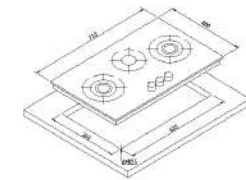

Dimension (WxD)
Product Size: 760 x 440 mm

Installation Diagram

HB - CA 01 Canon Gas Hob

GAS HOBS

Dimension chart

Installation Diagram

Features

- 3 burners
- Stainless steel black & silver panel
- 2 chinese & 1 small sabaf burner
- Enamelled grill
- Auto ignition
- Enamelled base

Installation Diagram

Dimension (WxD)
Product Size: 710 x 400 mm

GAS HOBS

NEW INNOVATION

CA 419-G Canon Gas Hob

Features

- 3 burners
- Black tempered curved glass panel 8mm
- 2 chinese burners with brass cap & 1 small sabaf burner
- Enamelled grill
- Auto ignition
- Enamelled base

GAS HOBS

CA-8-19 Canon Gas Hob

Features

- 3 burners
- Stainless steel panel
- 2 chinese burners with brass cap & 1 small sabaf burner
- Enamelled grill
- Auto ignition
- Enamelled base

Dimension (WxD)

Product Size: 710X400 mm

Installation Diagram

Dimension (WxD)

Product Size: 710X400 mm

Installation Diagram

CA-9-19 Canon Gas Hob

Features

- 3 burners
- Full black stainless steel panel
- 2 chinese burners with brass cap & 1 small sabaf burner
- Enamelled grill
- Auto ignition
- Enamelled base