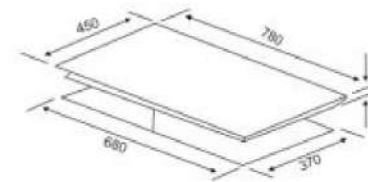

Installation Diagram

Dimension (WxD)

Product Size: 756X436 mm

GAS HOBS

NEW INNOVATION

Dimension (WxDxH)

Product Size: 780X450 mm

Installation Diagram