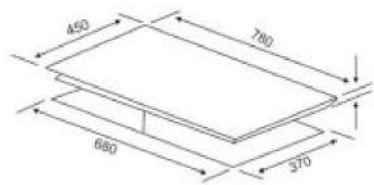

Dimension (WxD)

Product Size: 750X430 mm

Installation Diagram

Dimension (WxD)

Product Size: 880 x 520 mm

Installation Diagram

HB-2419-G Canon Gas Hob

Features

- 3 Burners
- Black tempered glass panel 8mm
- 2 Feiji brass burners & 1 small sabaf burner
- Cast iron grill
- Auto ignition
- Enamelled base

Dimension (WxD)

Product Size: 730 x 420 mm

Installation Diagram

GAS HOBS

NEW INNOVATION

HB-2619 S Canon Gas Hob

GAS HOBS

NEW INNOVATION

Dimension (WxD)

Product Size: 730X420 mm

Installation Diagram

Installation Diagram

Dimension (WxD)

Product Size: 756X436 mm

GAS HOBS

NEW INNOVATION

Dimension (WxDxH)

Product Size: 780X450 mm

Installation Diagram