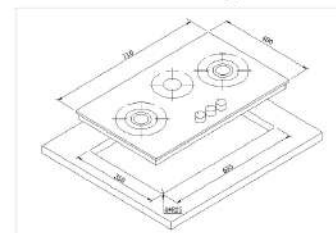

Dimension (WxD)
Product Size: 760 x 440 mm

Installation Diagram

GAS HOBS

CA 7819-P Canon Gas Hob

Features

- 3 burners
- Stainless steel black & silver panel
- 2 Feiji brass burners & 1 small sabaf burner
- Heavy cast iron grill
- Auto ignition
- Enamelled base

Dimension (WxD)
Product Size: 760 x 440 mm

Installation Diagram

HB - CA 01 Canon Gas Hob

GAS HOBS

Dimension chart

Installation Diagram

Features

- 3 burners
- Stainless steel black & silver panel
- 2 chinese & 1 small sabaf burner
- Enamelled grill
- Auto ignition
- Enamelled base

Dimension (WxD)
Product Size: 710 x 400 mm

CA 05 Canon Gas Hob

GAS HOBS

NEW INNOVATION

Features

- 3 burners
- Black tempered glass panel 8mm
- 2 chinese & 1 small sabaf burner
- Enamelled grill
- Auto ignition
- Enamelled base

Installation Diagram

Dimension (WxD)
Product Size: 710 x 400 mm

GAS HOBS

NEW INNOVATION

CA 419-G Canon Gas Hob

Features

- 3 burners
- Black tempered curved glass panel 8mm
- 2 chinese burners with brass cap & 1 small sabaf burner
- Enamelled grill
- Auto ignition
- Enamelled base