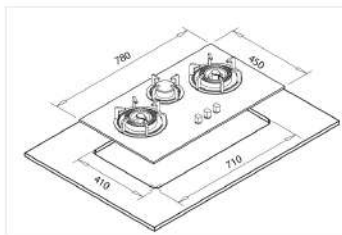

GAS HOBS

Dimension (WxD)
Product Size: 300X410 mm

Installation Diagram

CNBG -5-6 Canon Gas Hob

Features

- 5 burners
- Black tempered glass panel 8mm
- 5 sabaf burners
- Cast iron grill
- Auto ignition
- Front control metallic knobs
- Brass valves
- Enamelled base

Installation Diagram

Dimension (WxD)
Product Size: 880 x 520 mm

GAS HOBS

NEW INNOVATION

HB CA-1719 Canon Gas Hob

Features

- 1 burner
- Tempered glass panel
- 1 burner with brass cap
- Auto ignition
- Enamelled base

GAS HOBS

Dimension (WxD)
Product Size: 320X420 mm

Installation Diagram

CNBG-2 Canon Gas Hob

Features

- 3 burners
- 8 mm tempered glass panel
- Feiji brass burners
- Cast iron grill
- Auto igniton
- Enamelled base

Installation Diagram

Dimension (WxD)
Product Size: 780X450 mm

GAS HOBS

NEW INNOVATION

CNSB-5-6 Canon Gas Hob

Features

- 5 burner
- Stanless steel panel
- 5 sabaf burners
- Cast iron grill
- Auto igniton
- Front control matalic knobs
- Brass valve
- Enamelled base