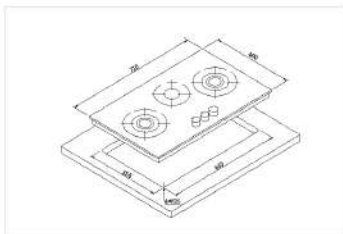

Dimension (WxD)
Product Size: 760 x 440 mm

Installation Diagram

GAS HOBS

CA 7819-P Canon Gas Hob

Features

- 3 burners
- Stainless steel black & silver panel
- 2 Feiji brass burners & 1 small sabaf burner
- Heavy cast iron grill
- Auto ignition
- Enamelled base

Dimension (WxD)
Product Size: 760 x 440 mm

Installation Diagram

HB - CA 01 Canon Gas Hob

GAS HOBS

Dimension chart

Installation Diagram

Features

- 3 burners
- Stainless steel black & silver panel
- 2 chinese & 1 small sabaf burner
- Enamelled grill
- Auto ignition
- Enamelled base

Dimension (WxD)
Product Size: 710 x 400 mm

CA 05 Canon Gas Hob

GAS HOBS

NEW INNOVATION

Features

- 3 burners
- Black tempered glass panel 8mm
- 2 chinese & 1 small sabaf burner
- Enamelled grill
- Auto ignition
- Enamelled base