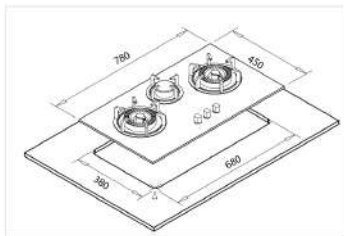

GAS HOBS

Dimension (WxD)
Product Size: 580X500 mm

Installation Diagram

CA 28-GF Canon Gas Hob

Features

- 3 burners
- 3D printing tempered glass panel 10 mm
- 3 big burners with brass cap
- Cast iron grill
- Auto ignition
- Metal knobs
- Enamelled base
- Available colors: Black & White

Installation Diagram

Dimension (WxD)
Product Size: 800X450 mm

GAS HOBS

NEW INNOVATION

CA S42-20-6 Canon Gas Hob

Features

- 4 burners
- 201 Stainless steel panel
- 4 sabaf burners
- Cast iron grill
- Auto ignition
- Enamelled base

GAS HOBS

Dimension (WxD)
Product Size: 580X500 mm

Installation Diagram

HB PX-01 Canon Gas Hob

GAS HOBS

NEW INNOVATION

Features

- 3 burners
- Stainless steel panel
- 2 chinese & 1 small sabaf burner
- Cast iron grill
- Auto ignition
- Enamelled base

Dimension (WxD)
Product Size: 780X450 mm

Installation Diagram

CA 24-GB Canon Gas Hob

GAS HOBS

Features

- 3 burners
- Black tempered glass panel 8 mm
- 2 burners with brass cap & 1 small sabaf burner
- Auto ignition
- Enamelled base