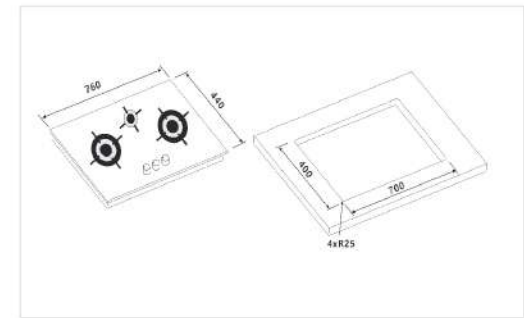

Dimension (WxD)

Product Size: 750X430 mm

Installation Diagram

Dimension (WxD)

Product Size: 880 x 520 mm

Installation Diagram

HB-2419-G Canon Gas Hob

Features

Dimension (WxD)
Product Size: 760 x 440 mm

Installation Diagram

GAS HOBS

CA 7819-P Canon Gas Hob

Features

- 3 burners
- Stainless steel black & silver panel
- 2 Feiji brass burners & 1 small sabaf burner
- Heavy cast iron grill
- Auto ignition
- Enamelled base

Dimension (WxD)
Product Size: 760 x 440 mm

Installation Diagram

HB - CA 01 Canon Gas Hob

GAS HOBS

Dimension chart

Installation Diagram

Features

- 3 burners
- Stainless steel black & silver panel
- 2 chinese & 1 small sabaf burner
- Enamelled grill
- Auto ignition
- Enamelled base

Dimension (WxD)
Product Size: 710 x 400 mm

CA 05 Canon Gas Hob

GAS HOBS

NEW INNOVATION

Features

- 3 burners
- Black tempered glass panel 8mm
- 2 chinese & 1 small sabaf burner
- Enamelled grill
- Auto ignition
- Enamelled base