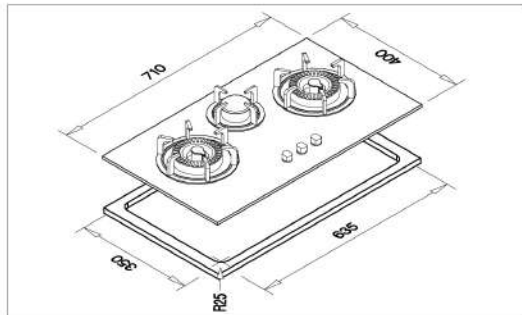

Dimension (WxD)
Product Size: 760 x 440 mm

Installation Diagram

HB - CA 01 Canon Gas Hob

GAS HOBS

Dimension chart

Installation Diagram

Features

- 3 burners
- Stainless steel black & silver panel
- 2 chinese & 1 small sabaf burner
- Enamelled grill
- Auto ignition
- Enamelled base

Installation Diagram

Dimension (WxD)
Product Size: 710 x 400 mm

GAS HOBS

NEW INNOVATION

CA 419-G Canon Gas Hob

Features

- 3 burners
- Black tempered curved glass panel 8mm
- 2 chinese burners with brass cap & 1 small sabaf burner
- Enamelled grill
- Auto ignition
- Enamelled base

GAS HOBS

CA-8-19 Canon Gas Hob

Features

- 3 burners
- Stainless steel panel
- 2 chinese burners with brass cap & 1 small sabaf burner
- Enamelled grill
- Auto ignition
- Enamelled base

Dimension (WxD)

Product Size: 710X400 mm

Installation Diagram

Dimension (WxD)

Product Size: 710X400 mm

Installation Diagram

CA-9-19 Canon Gas Hob

Features

- 3 burners
- Full black stainless steel panel
- 2 chinese burners with brass cap & 1 small sabaf burner
- Enamelled grill
- Auto ignition
- Enamelled base