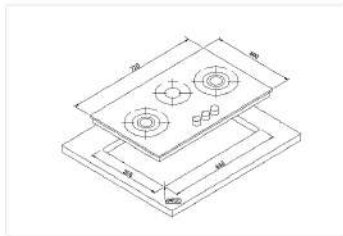

Installation Diagram

Dimension (WxD)
Product Size: 710X400 mm

CA 24-GL Canon Gas Hob

GAS HOBS

Features

- 3 burners
- 3D printing tempered glass panel 10 mm
- 2 burners with brass cap & 1 small sabaf burner
- Auto ignition
- Enamelled base

Dimension (WxD)
Product Size: 730X410 mm

Installation Diagram

HB CA-08 Canon Gas Hob

Features

- 3 burners
- Stainless steel panel
- 2 chinese burners & 1 small sabaf burner
- Auto ignition
- Enamelled base

Installation Diagram

Dimension (WxD)
Product Size: 710X400 mm

GAS HOBS

NEW INNOVATION

CA 05-19 Canon Gas Hob

Features

- 3 burners
- Black tempered glass panel 8 mm
- 2 burners with brass cap & 1 small sabaf burner
- Auto ignition
- Enamelled base