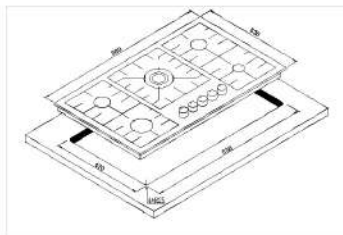

Installation Diagram

Dimension (WxD)
Product Size: 710X400 mm

GAS HOBS

NEW INNOVATION

HB CA-1619 Canon Gas Hob

Features

- 1 burner
- Stainless steel panel
- 1 burner with brass cap
- Auto ignition
- Enamelled base

GAS HOBS

Dimension (WxD)
Product Size: 300X410 mm

Installation Diagram

CNBG -5-6 Canon Gas Hob

Features

- 5 burners
- Black tempered glass panel 8mm
- 5 sabaf burners
- Cast iron grill
- Auto ignition
- Front control metallic knobs
- Brass valves
- Enamelled base

Installation Diagram

Dimension (WxD)
Product Size: 880 x 520 mm

GAS HOBS

NEW INNOVATION

HB CA-1719 Canon Gas Hob

Features

- 1 burner
- Tempered glass panel
- 1 burner with brass cap
- Auto ignition
- Enamelled base