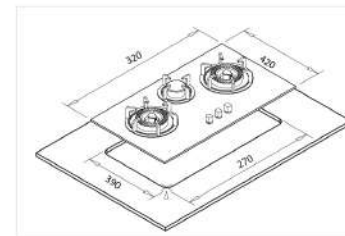

Installation Diagram

Dimension (WxD)
Product Size: 710X400 mm

GAS HOBS

NEW INNOVATION

HB CA-1619 Canon Gas Hob

Features

- 1 burner
- Stainless steel panel
- 1 burner with brass cap
- Auto ignition
- Enamelled base

GAS HOBS

Dimension (WxD)
Product Size: 300X410 mm

Installation Diagram

CNBG -5-6 Canon Gas Hob

Features

- 5 burners
- Black tempered glass panel 8mm
- 5 sabaf burners
- Cast iron grill
- Auto ignition
- Front control metallic knobs
- Brass valves
- Enamelled base

Installation Diagram

Dimension (WxD)
Product Size: 880 x 520 mm

GAS HOBS

NEW INNOVATION

HB CA-1719 Canon Gas Hob

Features

- 1 burner
- Tempered glass panel
- 1 burner with brass cap
- Auto ignition
- Enamelled base

GAS HOBS

Dimension (WxD)
Product Size: 320X420 mm

Installation Diagram

CNBG-2 Canon Gas Hob

Features

- 3 burners
- 8 mm tempered glass panel
- Feiji brass burners
- Cast iron grill
- Auto igniton
- Enamelled base