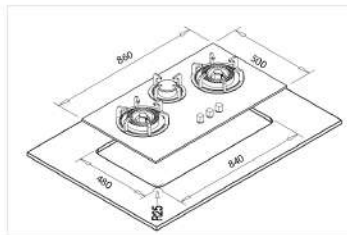

Installation Diagram

Dimension (WxD)

Product Size: 710X400 mm

Installation Diagram

CA-9-19 Canon Gas Hob

Features

- 3 burners
- Full black stainless steel panel
- 2 chinese burners with brass cap & 1 small sabaf burner
- Enamelled grill
- Auto ignition
- Enamelled base

Installation Diagram

Dimension (WxD)
Product Size: 710X400 mm

GAS HOBS

NEW INNOVATION

HB-935-S1 Canon Gas Hob

Features

- 5 burners
- Stainless steel panel
- 5 sabaf burners
- Cast iron grill
- Auto ignition
- Front control metallic knobs
- Brass valves
- Enamelled base

GAS HOBS

Dimension (WxD)
Product Size: 860X500 mm

Installation Diagram

CA-933 Canon Gas Hob

Features

- 3 burners
- 304 stainless steel panel
- 2 big & 1 medium sabaf burner
- Cast iron grill
- High end brass valves
- Auto ignition
- Enamelled base

Installation Diagram

Dimension (WxD)
Product Size: 860X500 mm

GAS HOBS

NEW INNOVATION

HB 945-S1 Canon Gas Hob

Features

- 5 burners
- Stainless steel panel
- 5 sabaf burners
- Cast iron grill
- Auto ignition
- Front control metallic knobs
- Brass valves
- Enamelled base