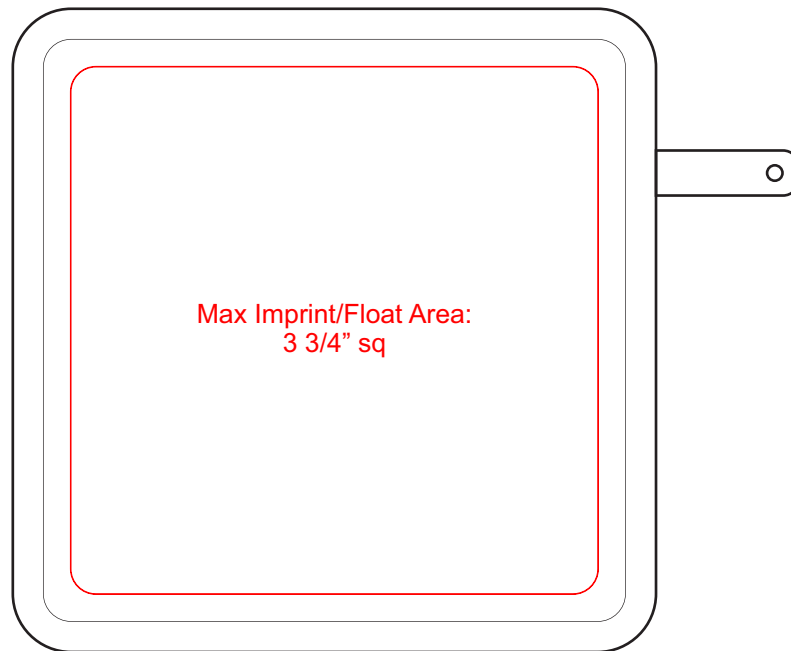

TRAVELER 2.0

USB PORTS ↓

OUTLINE SHOWN WITH AC PLUG
EXTENDED, IN OUTLET CHARGING POSITION