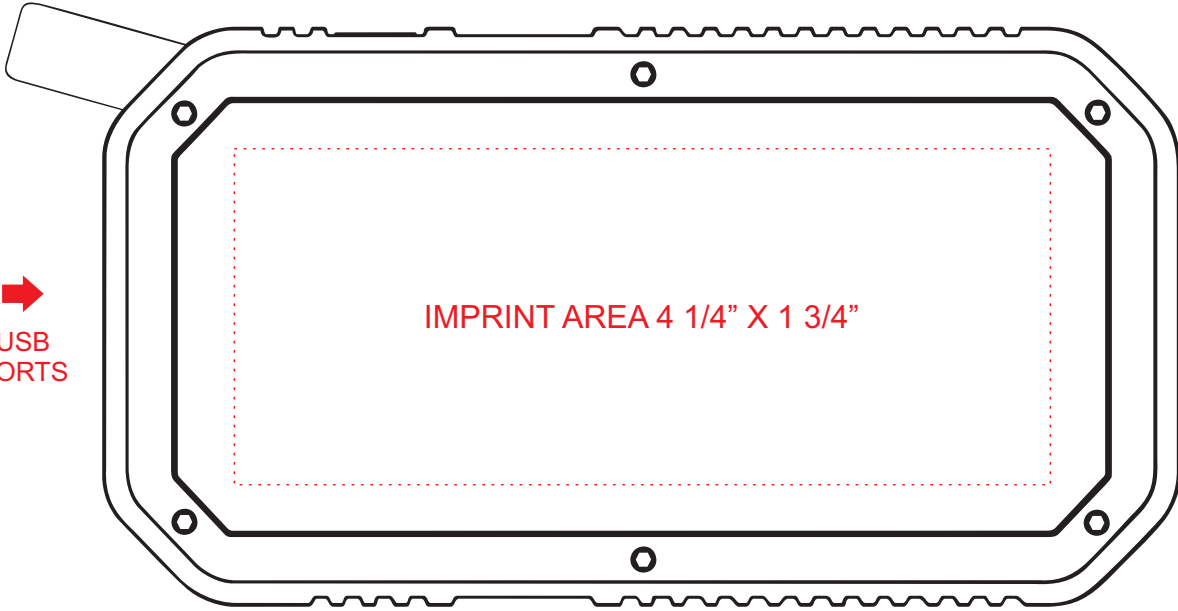

→
USB
PORTS

IMPRINT AREA 4" x 2 1/2"