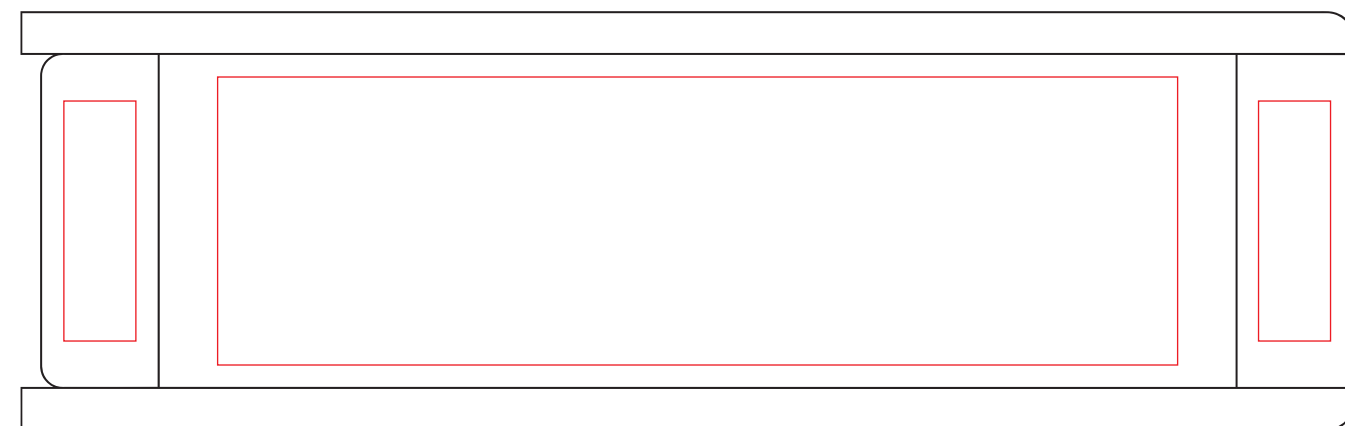

POLARIS QI

TOP

TOP

MAX AREA: 1 1/2" X 5"

BASE

BASE

MAX AREA: 1" X 1 1/2"