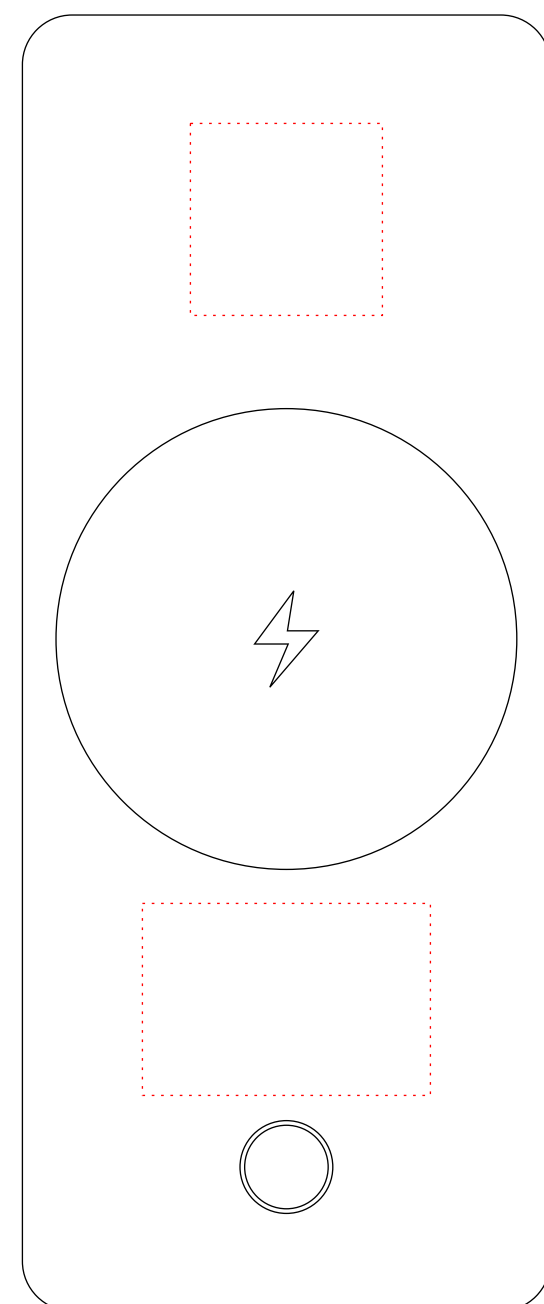

POLARIS QI

TOP

TOP

MAX AREA: 1 1/2" X 5"

BASE

BASE

MAX AREA: 1" X 1 1/2"