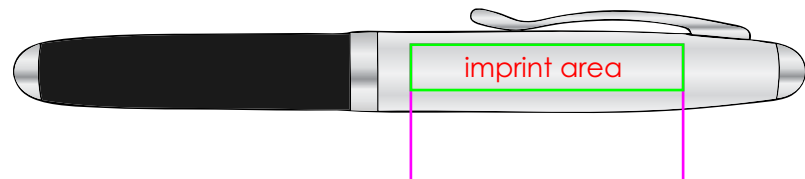

## Features:

- Mini sized aluminum ballpoint pen.
- Ultra comfort EVA foam grip.
- Shiny silver chrome trims.
- Cap off and clip design.
- Matte cap color finish.

## Specs:

Laser (silver)	1/4" x 1 1/2"
Screen	3/4" x 1 1/2"
Full Color	5/16" x 1 1/2"
Weight	500/22lbs
Packaging	Polybag

## Outline:

Outline not drawn to scale - for reference only.