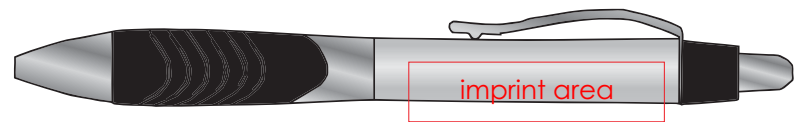

MATTHEWS

Pen

Features:

- Available in a variety of colors.
- Metallic barrel color finish.
- Shiny chrome trims.
- No-slip rubber grip.
- Click action pen.

Specs:

Imprint	7/16" x 1 9/16"
Full Color	5/16" x 1 9/16"
Weight	500/15lbs
Packaging	Polybag

Pricing:

500	1000	2500	5000
\$0.90	\$0.85	\$0.80	\$0.75 (R)

Outline:

Outline not drawn to scale - for reference only.