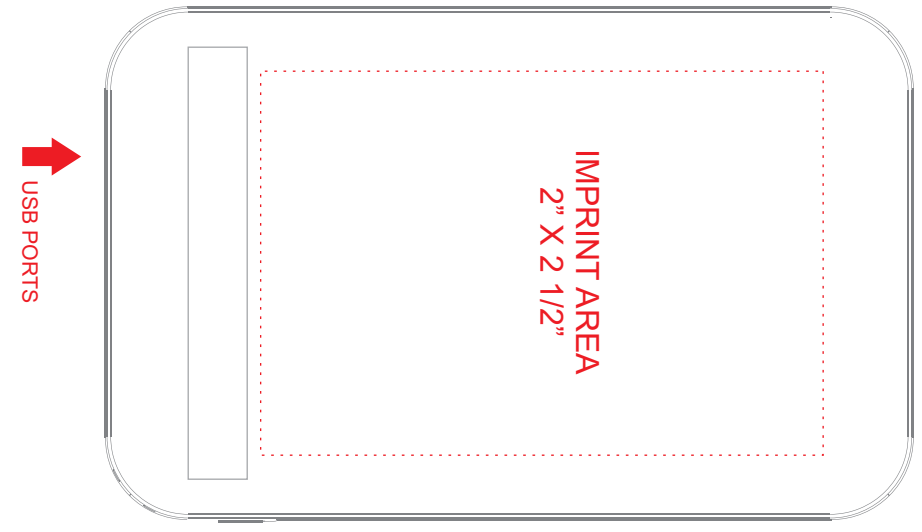

MAGCUBE  
#71354

USB PORTS ↑

FRONT

↑ USB PORTS

BACK

↓ KICKSTAND DIRECTION

HORIZONTAL