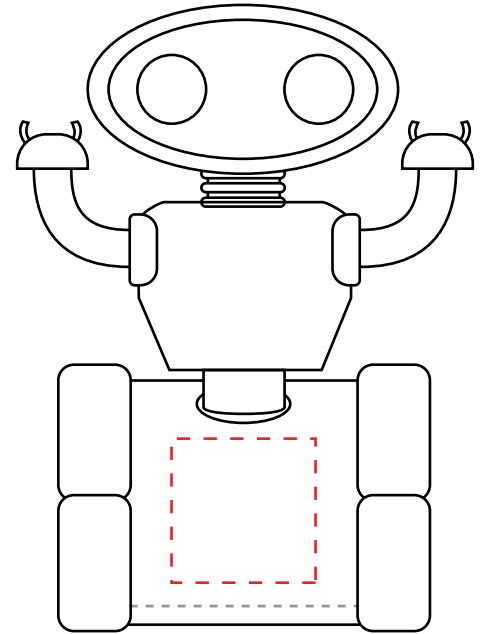

BOX IMPRINT OPTIONAL

HUBOT OUTLINE

Product Size:
3 3/8" x 2 1/2" x 2 1/4"

Decoration Method:
Pad Print

Decoration Area:
3/4" sq