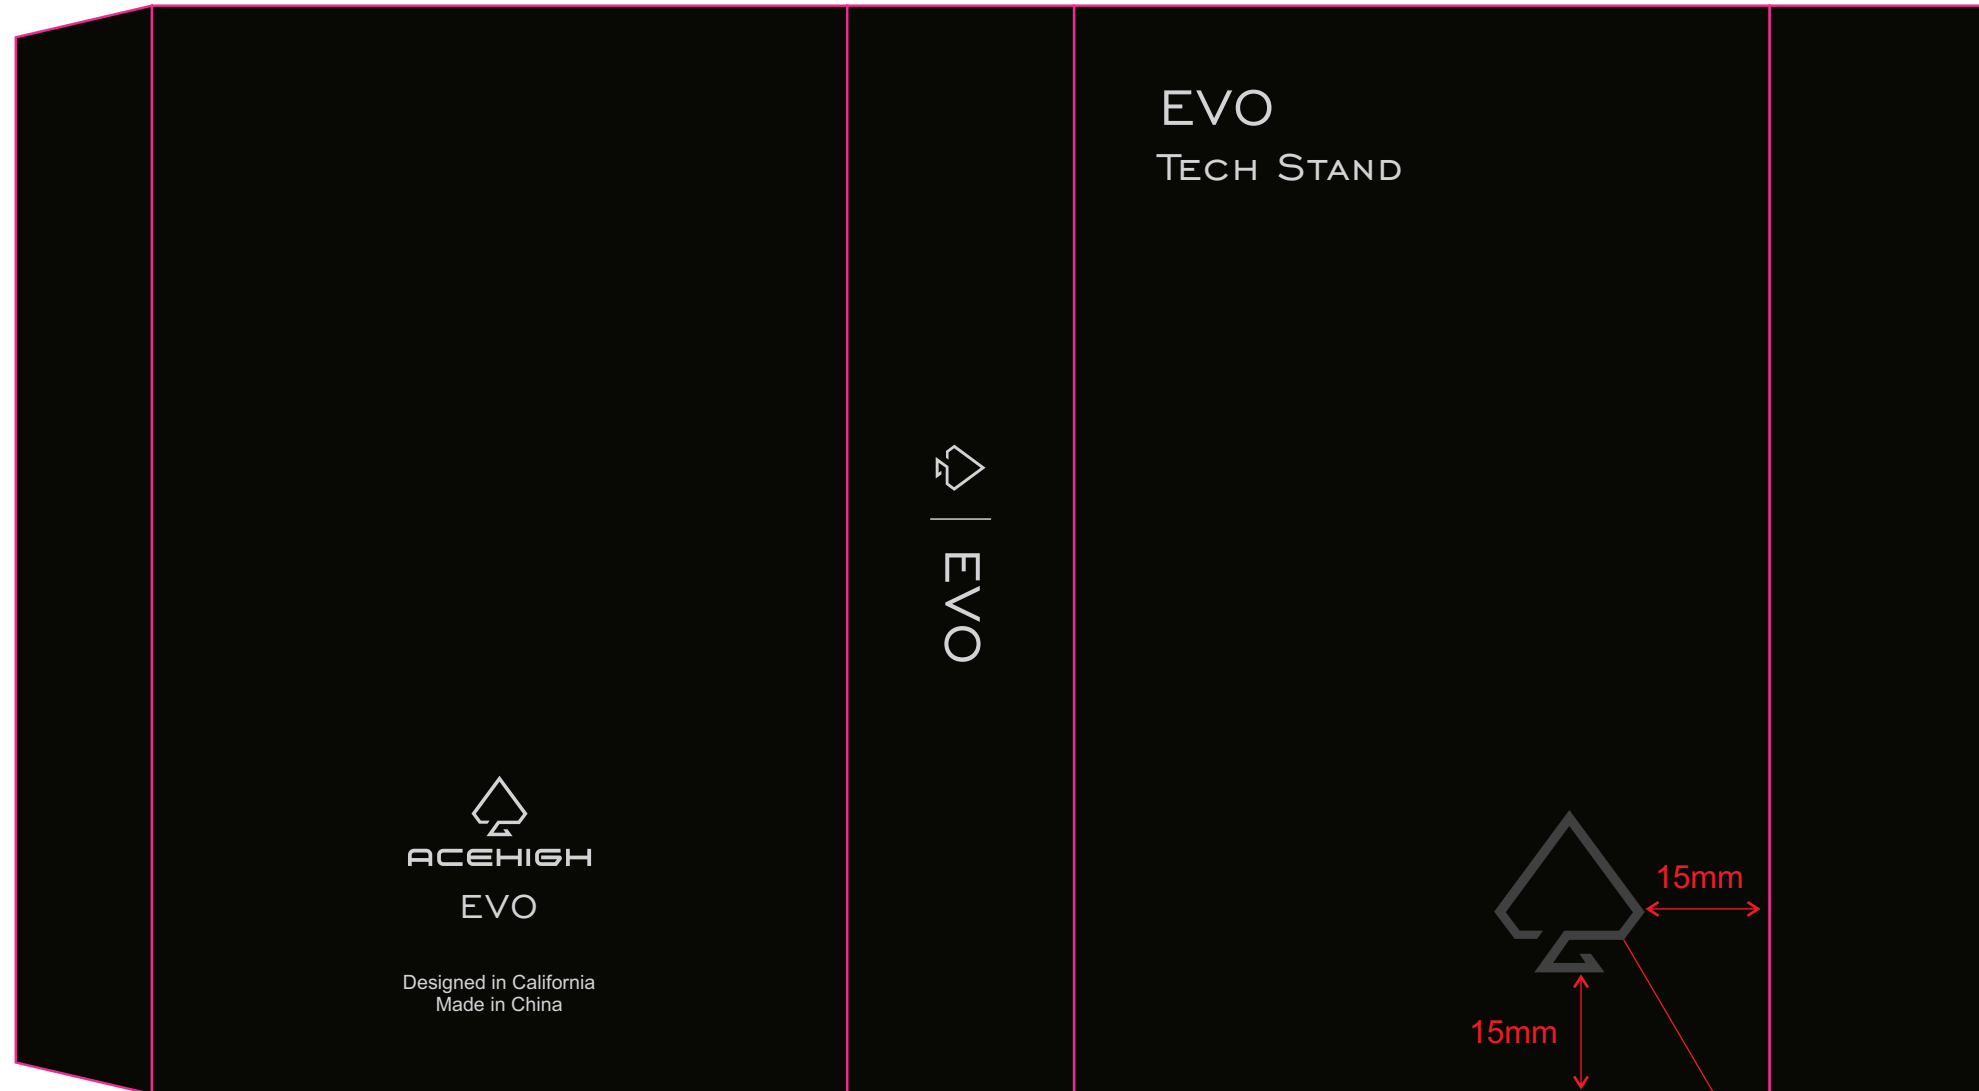

TOP

BASE

EVO #71185

- *All Design in silver foil finish
- *Sleeve should be matte finish
- *Each with polybag for protection

Logo print in black w/ UV