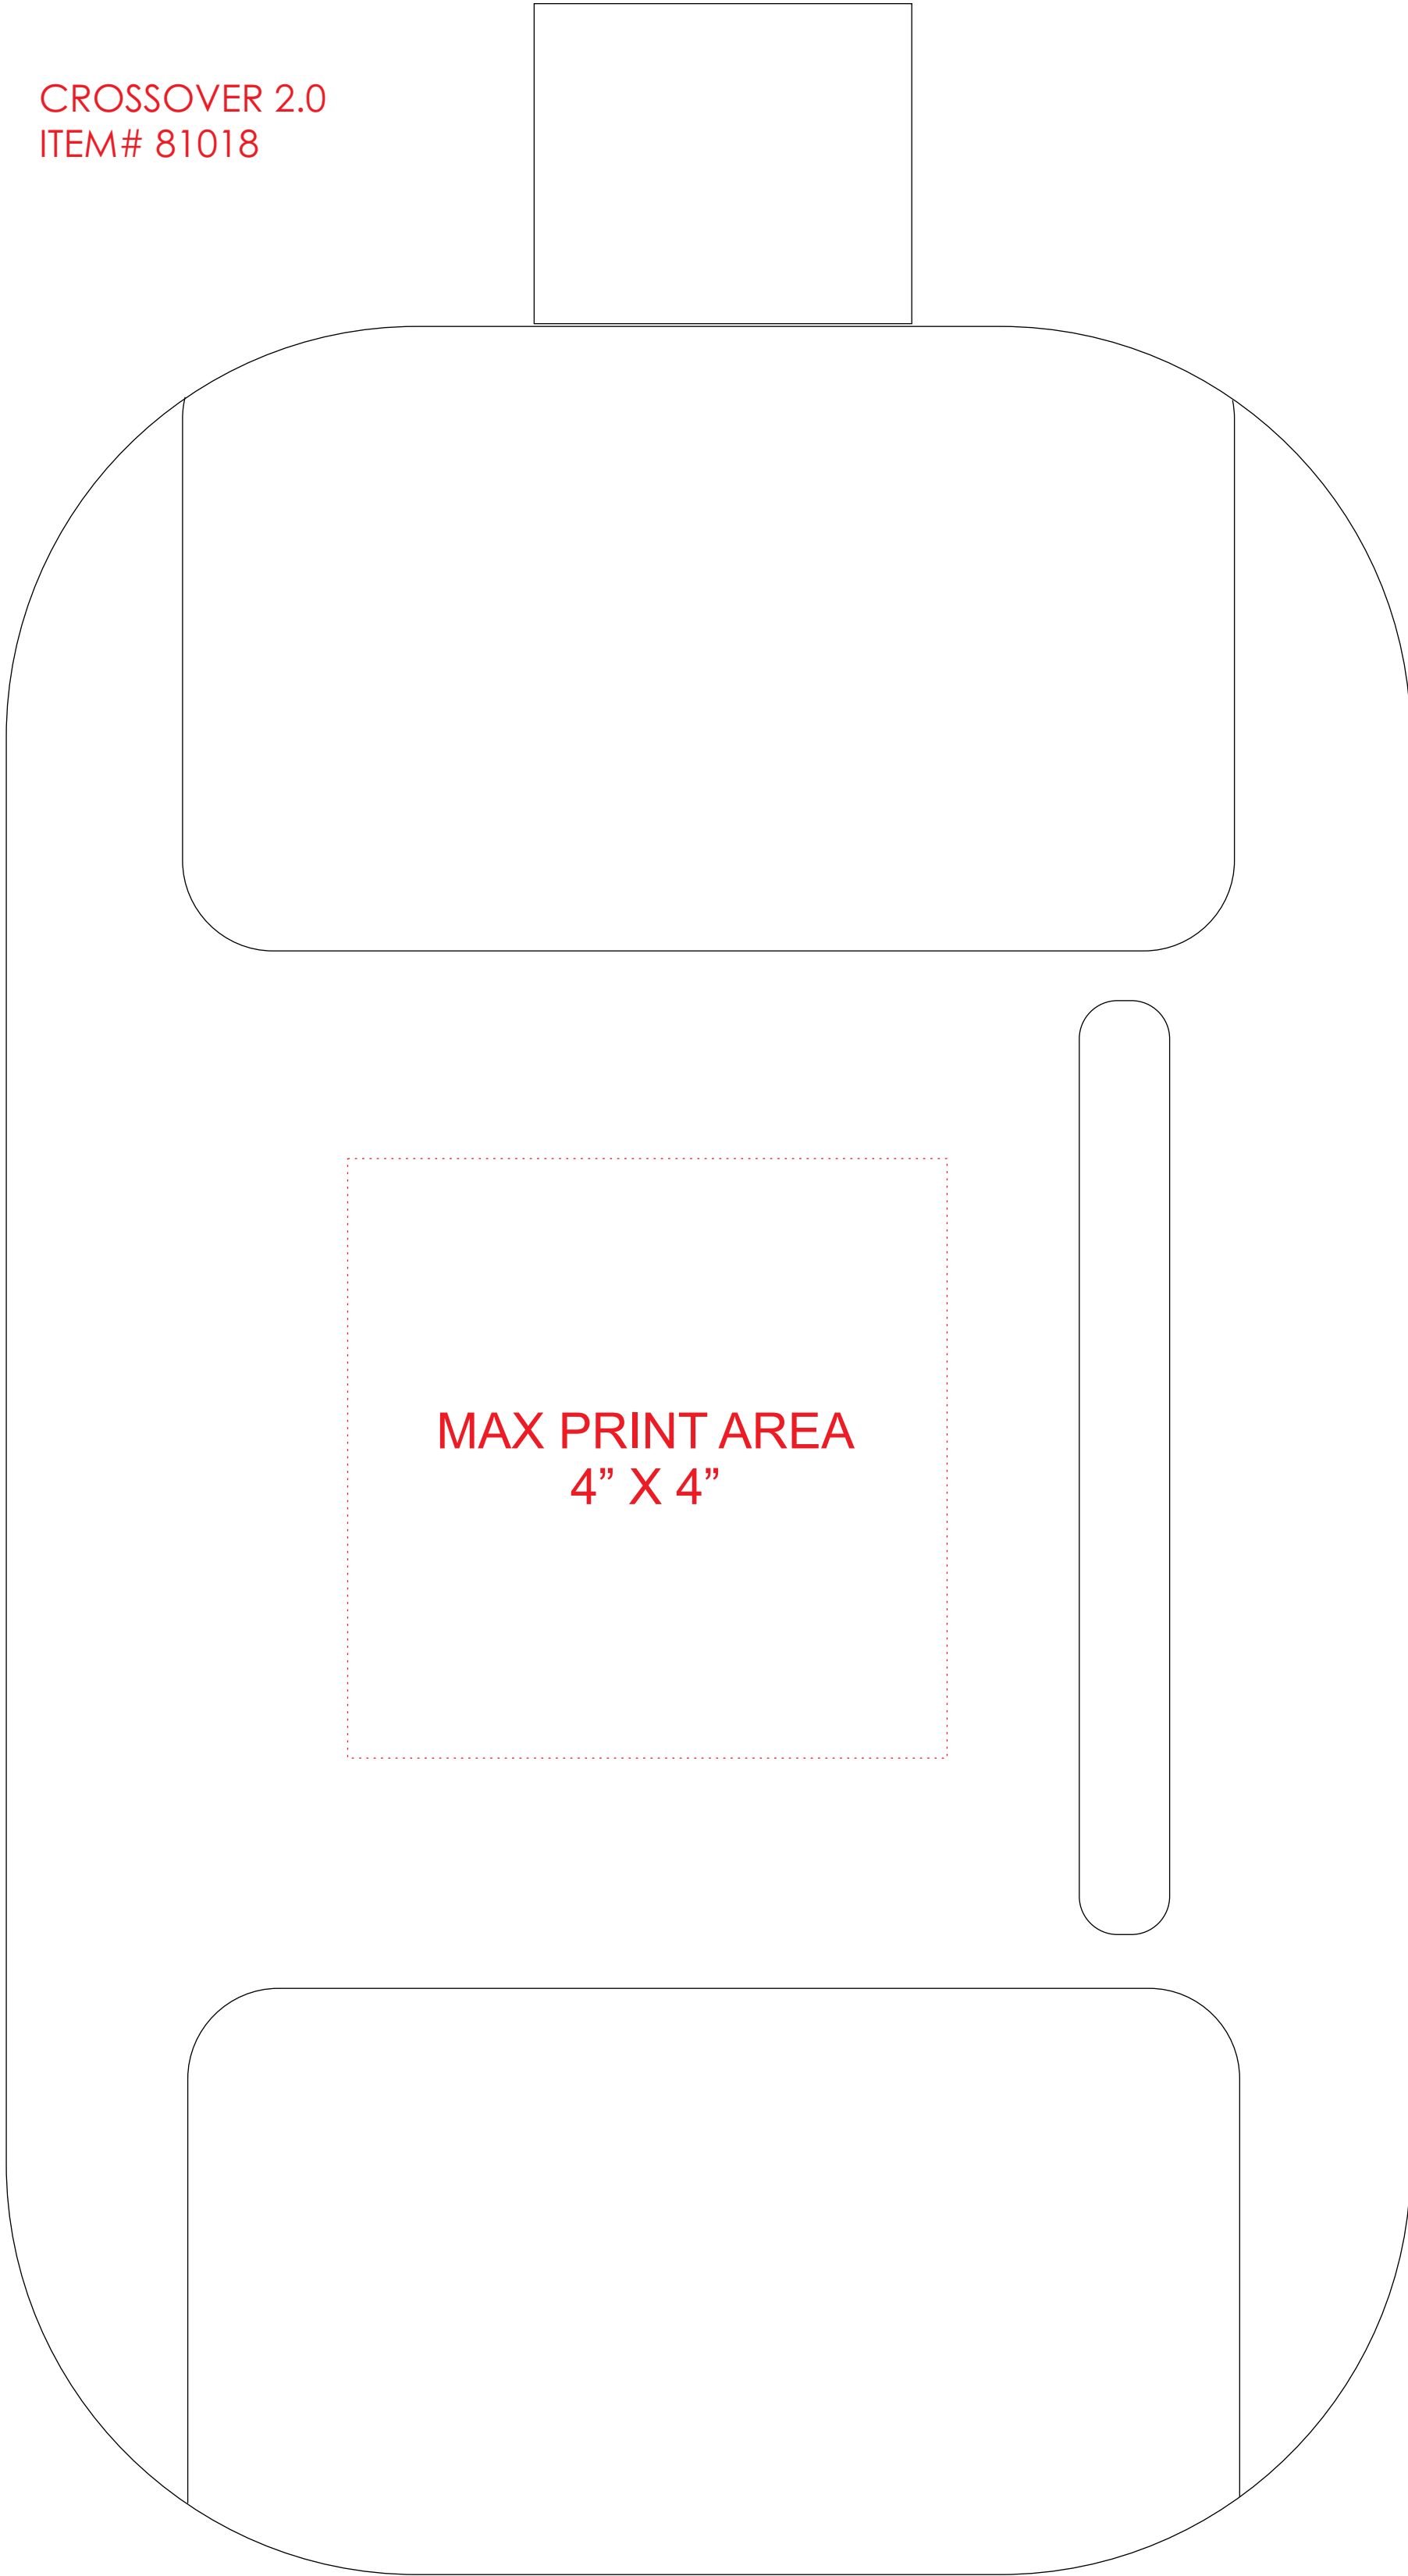

CROSSOVER 2.0  
ITEM# 81018

STRAP

MAX PRINT AREA  
4" X 4"

MAX AREA  
2" X 4"