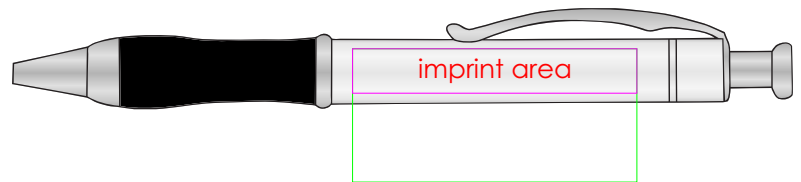

CRESCENT

Pen

Features:

- Available in 6 different color finishes, lasers to silver finish.
- Click action metal ballpoint pen.
- Shiny chrome trim and details.
- Vibrant barrel color finish.
- Soft rubber grip.

Specs:

Laser (silver)	5/16" x 2"
Screen	15/16" x 2"
Full Color	5/16" x 2"
Weight	500/24lbs
Packaging	Polybag

Pricing:

100	250	500	1000	2500
\$2.50	\$2.20	\$2.00	\$1.80	\$1.70 (R)

Outline:

Outline not drawn to scale - for reference only.