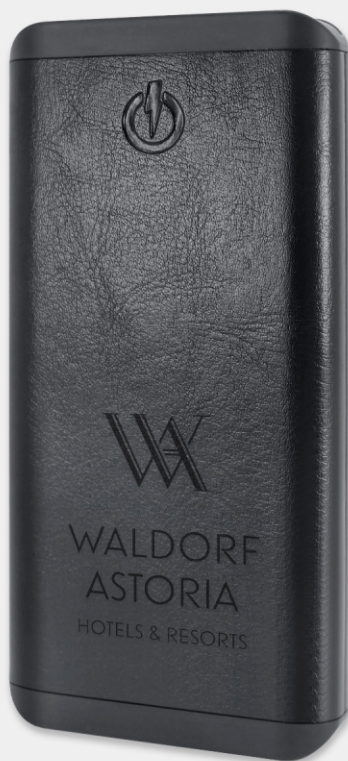

AS LOW AS \$42 R

Evo

MULTI-ADJUSTABLE DELUXE
PHONE & TABLET STAND

AS LOW AS \$16 R

MERCURY X

10,000 MAH POWER BANK
FEAUTURING BUILT-IN CABLES

AS LOW AS \$35 R

EXPEDITION 4

UNIVERSAL TRAVEL ADAPTER
FEATURING USB-C FAST CHARGE

AS LOW AS \$37 R

KINGSTON PRO

10,000 LEATHERETTE POWER BANK
WITH WIRELESS CHARGER

AS LOW AS \$42 R

ORBIT LED

15 W LED WIRELESS CHARGER

FEATURING ILLUMINATING LOGO DISPLAY