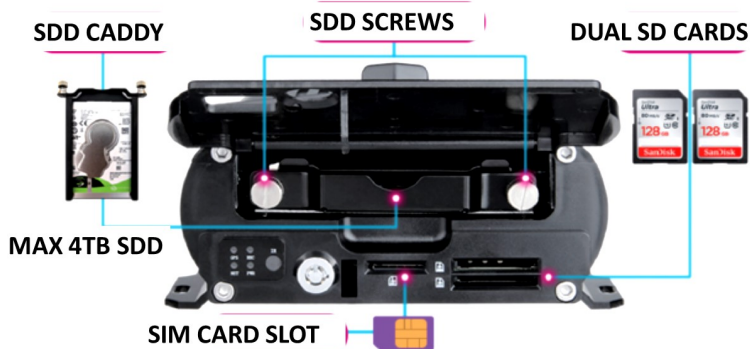

INCLUDED IN BOX

Power Connection