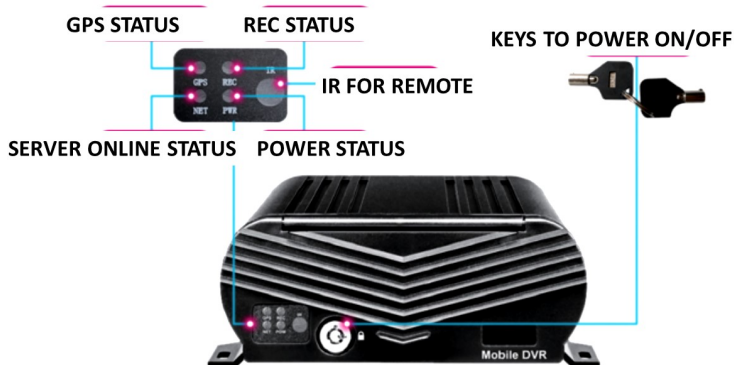

INCLUDED IN BOX

Power Connection