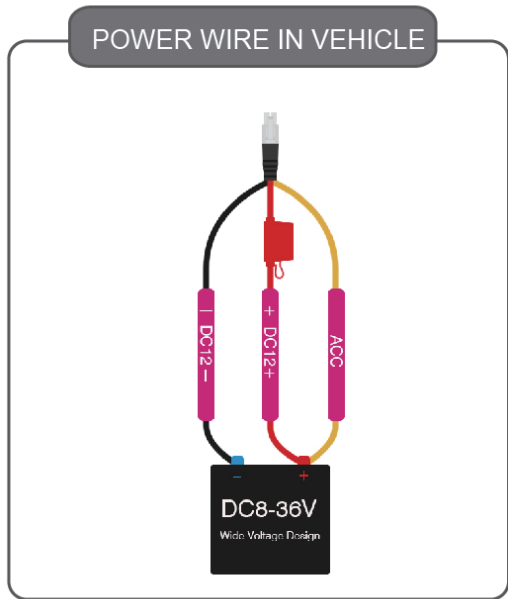

INCLUDED IN BOX

Power Connection