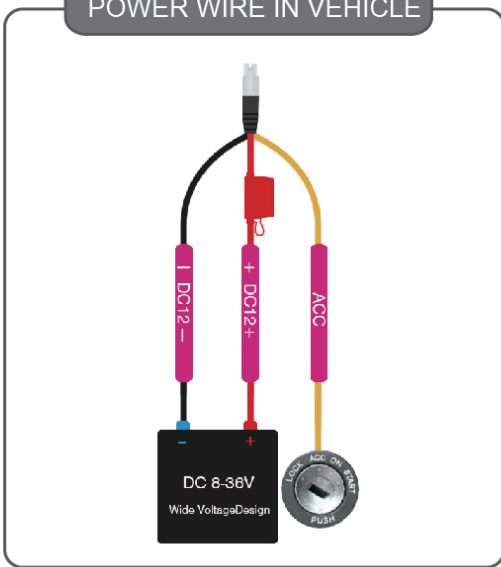

ACCESSORIES

Power Connection

POWER WIRE IN VEHICLE