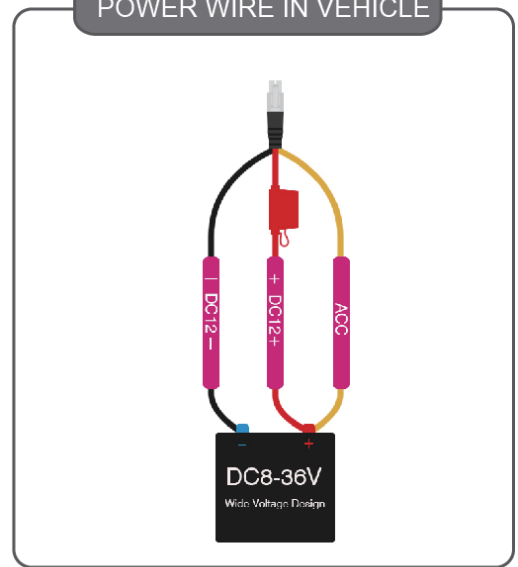

# 1080P 3-4 CAM MDVR I/O Cable Interface User Manual

## Main Keys of Remote Control

## Power Connection

POWER WIRE IN VEHICLE

POWER WIRE IN VEHICLE