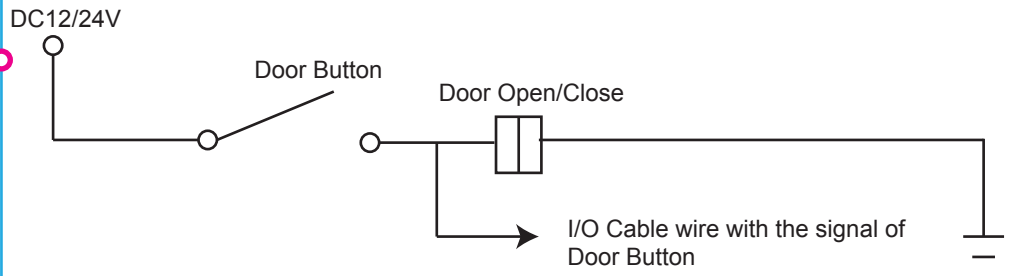

## Power Connection

POWER WIRE IN VEHICLE

POWER WIRE IN VEHICLE

## HDD MDVR INSTALLATION

I/O Alarm Sensor Wire

01: I/O Input Wire with Turning light

02: I/O input Wire with Door Button

03: I/O Output Wire with Alarm Light etc