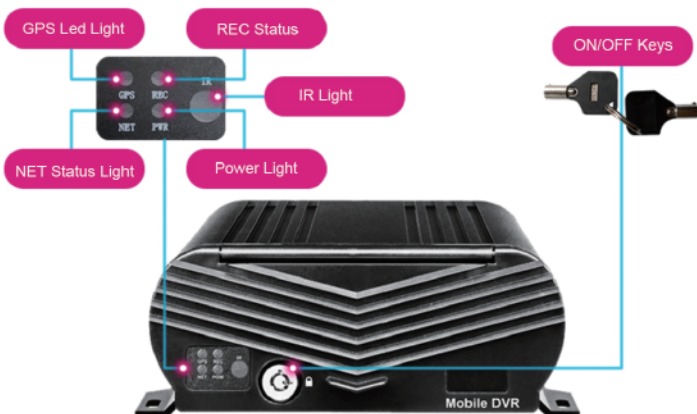

1080P 4-8 CAM MDVR I/O Cable Interface User Manual

Main Keys of Remote Control

ACCESSORIES

Power Connection

HDD MDVR INSTALLATION

I/O Alarm Sensor Wire

01: I/O Input Wire with Turning light

02: I/O input Wire with Door Button

03: I/O Output Wire with Alarm Light etc