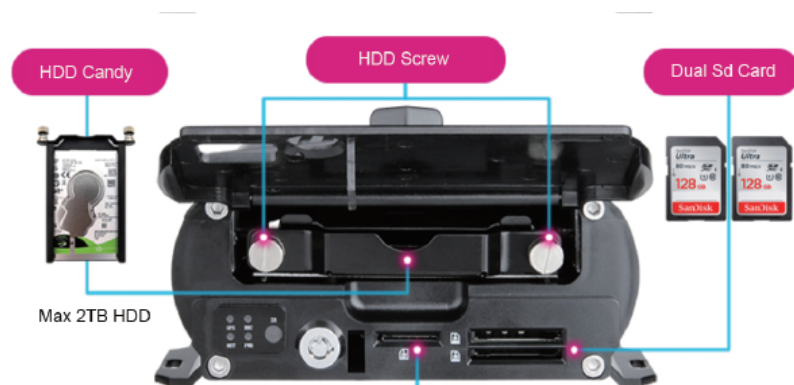

1080P 4-8 CAM MDVR I/O Cable Interface User Manual

Main Keys of Remote Control

ACCESSORIES

Power Connection

HDD MDVR INSTALLATION

I/O Alarm Sensor Wire

01: I/O Input Wire with Turning light

02: I/O input Wire with Door Button

03: I/O Output Wire with Alarm Light etc