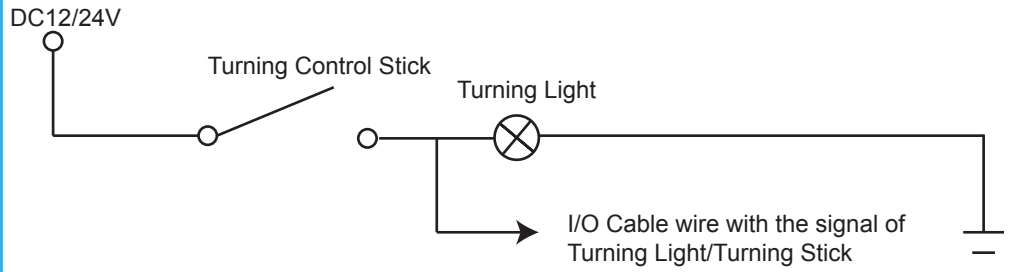

1080P 4-8 CAM MDVR I/O Cable Interface User Manual

Main Keys of Remote Control

ACCESSORIES

Power Connection

HDD MDVR INSTALLATION

I/O Alarm Sensor Wire

01: I/O Input Wire with Turning light

02: I/O input Wire with Door Button