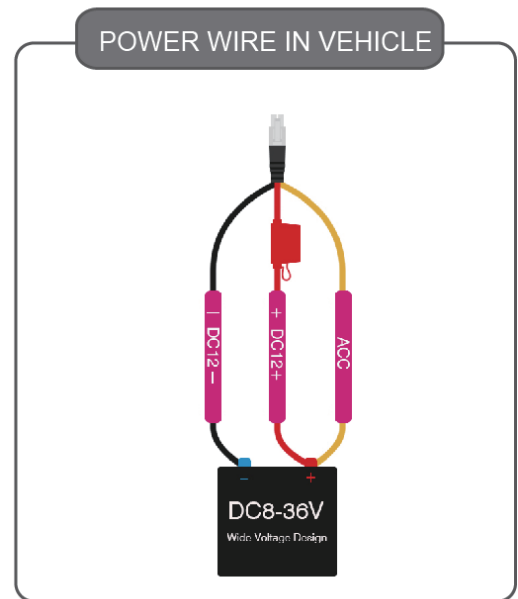

1080P 4-8 CAM MDVR I/O Cable Interface User Manual

Main Keys of Remote Control

ACCESSORIES

Power Connection

HDD MDVR INSTALLATION

I/O Alarm Sensor Wire

01: I/O Input Wire with Turning light

02: I/O input Wire with Door Button

03: I/O Output Wire with Alarm Light etc