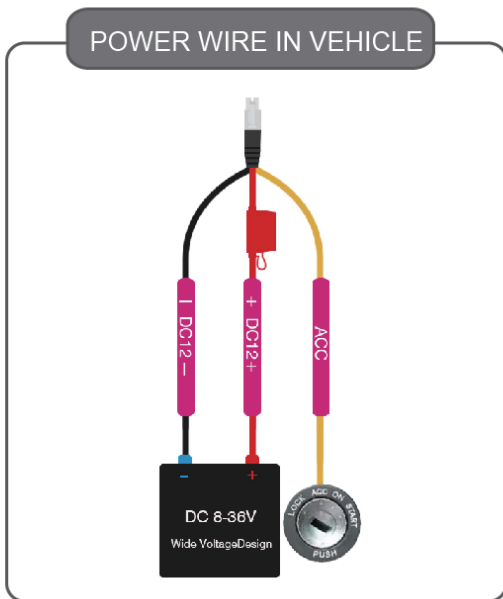

1080P 4-8 CAM MDVR I/O Cable Interface User Manual

Main Keys of Remote Control

ACCESSORIES

Power Connection

HDD MDVR INSTALLATION

I/O Alarm Sensor Wire

01: I/O Input Wire with Turning light

02: I/O input Wire with Door Button

03: I/O Output Wire with Alarm Light etc