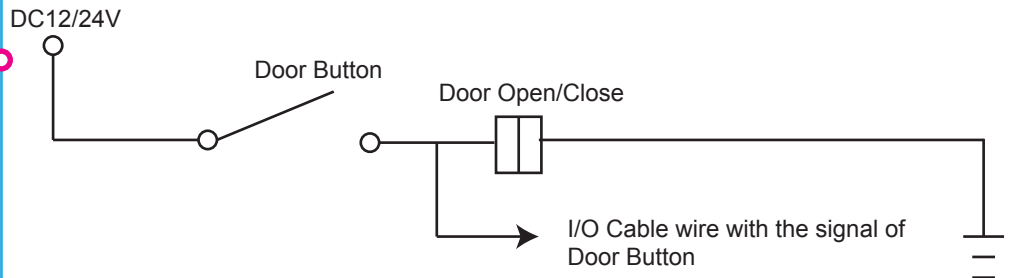

1080P 4-8 CAM MDVR I/O Cable Interface User Manual

Main Keys of Remote Control

ACCESSORIES

Power Connection

HDD MDVR INSTALLATION

I/O Alarm Sensor Wire

01: I/O Input Wire with Turning light

02: I/O input Wire with Door Button

03: I/O Output Wire with Alarm Light etc