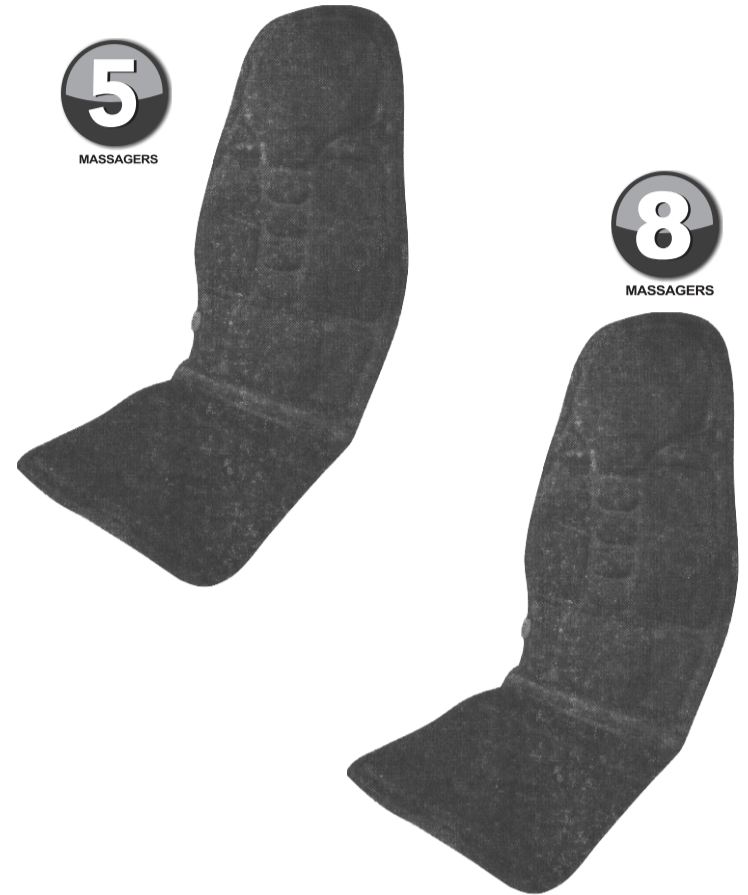

HEALTHY WITH YOU EVERYDAY

ROBOTIC CUSHION massage

MASSAGE BODY ACUPUNCTURE POINT
PROMOTE BLOOD CIRCULATION
ELIMINATE STRESS

FEATURES

The products massage neck,back,waist,baokbone, leg,etc.can relieve fatigue,muscle tension,pressure, and give you vigor quickly.Having every parts of body massage can make you energetic.