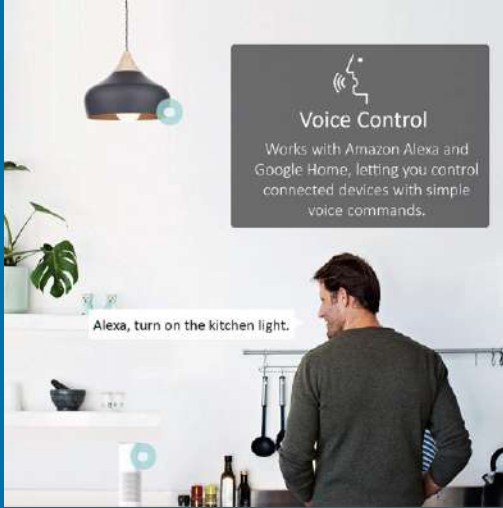

App Operated Smart Lighting Solutions

Your Mood Your Light

COLOR & TUNABLE WHITE LIGHT

TUNABLE WHITE LIGHT

www.ecoearthlighting.com

SWITCH ON | DIM | SET COLOR | SWITCH OFF

WIFI CONNECTED LIGHTS THAT CAN BE GROUP TOGETHER AND ARE OPERATED THROUGH ECOEARTH NEO MOBILE APP. ALSO, CAN BE PAIRED TO WORK WITH GOOGLE HOME & AMAZON ECHO

BULBS | BATTENS | DOWNLIGHTERS | PENDANT LAMPS

Command your lights with your voice

neo

smarter lighting

Wi-fi Enabled Luminaries

NEO Wi-Fi SMART LED PANEL TUNABLE WHITE LIGHT

- Shades of white & Dimmable
- App Control, Inbuilt driver
- Group Devices
- Family Sharing
- Set Schedule-On/off timers can be set for scheduling your day
- Control your Lights from Anywhere
- Works with any Wi-Fi Router
- Voice Control: Control lights with your voice using Amazon Alexa & Google Assistant
- Rhythm features & Do Not Disturb