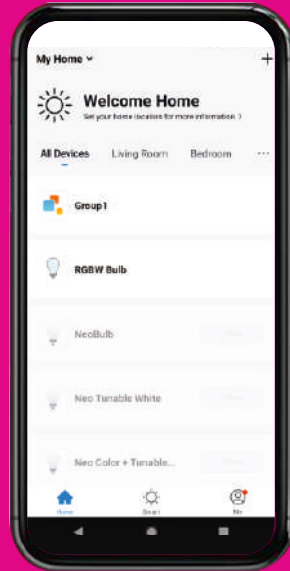

App Operated Smart Lighting Solutions

Your Mood Your Light

COLOR & TUNABLE WHITE LIGHT

TUNABLE WHITE LIGHT

www.ecoearthlighting.com

SWITCH ON | DIM | SET COLOR | SWITCH OFF

WIFI CONNECTED LIGHTS THAT CAN BE GROUP TOGETHER AND ARE OPERATED THROUGH ECOEARTH NEO MOBILE APP. ALSO, CAN BE PAIRED TO WORK WITH GOOGLE HOME & AMAZON ECHO

BULBS | BATTENS | DOWNLIGHTERS | PENDANT LAMPS

Command your lights with your voice

neo

smarter lighting

Wi-fi Enabled Luminaries

NEO Wi-Fi SMART LED PANEL TUNABLE WHITE LIGHT

- Shades of white & Dimmable
- App Control, Inbuilt driver
- Group Devices
- Family Sharing
- Set Schedule-On/off timers can be set for scheduling your day
- Control your Lights from Anywhere
- Works with any Wi-Fi Router
- Voice Control: Control lights with your voice using Amazon Alexa & Google Assistant
- Rhythm features & Do Not Disturb