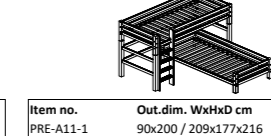

Item no.	Out.dim. WxHxD cm	Color
PRE-A11-1	90x200 / 209x177x216	White
PRE-B11-1	90x200 / 209x177x216	White