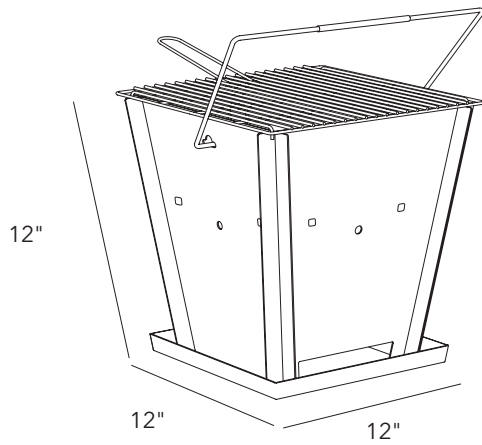

PORTABLE BARBECUE

From camping to tailgating, rooftops to small balconies, the Groovebox Portable Barbecue is designed for small living and adventures on the go. The charcoal barbecue's unique design is quick to assemble while breaking down flat for easy packing in the durable carry bag. Grab your friends and marshmallows, this mini barbecue works as a small wood burning fire pit just as well.

PORTABLE BARBECUE

SPECIFICATIONS

sku
GBBBQ210

materials
steel, chrome

colors
black

finish
high temperature matte powder coat

dimensions
12" w x 12" d x 12" h

weight
13 lbs

base
1.2 mm steel

cooking system
upper grate used for grilling
lower grate used for charcoal

includes
steel base
steel ash tray
chrome grates(2)
chrome and wood handle
black waterproof polyester carry bag
w/ adjustable shoulder strap