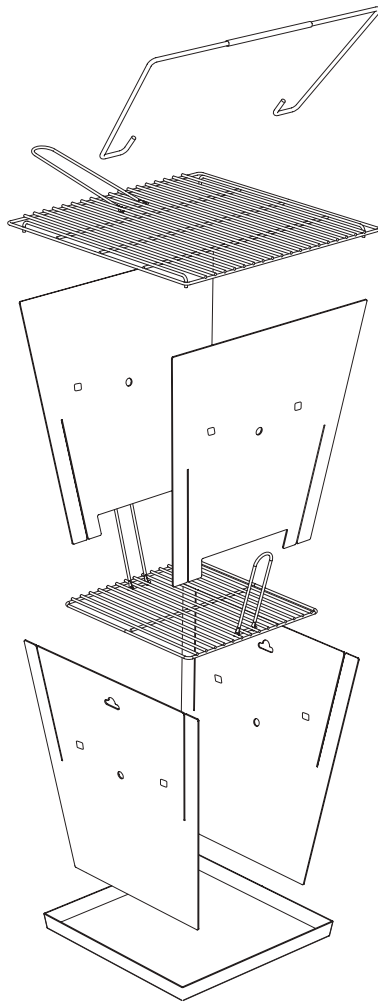

PORTABLE BARBECUE

From camping to tailgating, rooftops to small balconies, the Groovebox Portable Barbecue is designed for small living and adventures on the go. The charcoal barbecue's unique design is quick to assemble while breaking down flat for easy packing in the durable carry bag. Grab your friends and marshmallows, this mini barbecue works as a small wood burning fire pit just as well.

PORTABLE BARBECUE

SPECIFICATIONS

sku
GBBBQ210

materials
steel, chrome

colors
black

finish
high temperature matte powder coat

dimensions
12" w x 12" d x 12" h

weight
13 lbs

base
1.2 mm steel

cooking system
upper grate used for grilling
lower grate used for charcoal

includes
steel base
steel ash tray
chrome grates(2)
chrome and wood handle
black waterproof polyester carry bag
w/ adjustable shoulder strap

TOOL-FREE ASSEMBLY

Features a unique, patent pending assembly system that is simple, understandable and tool-free.

FLAT-PACK DESIGN

Flat-Pack parts allow for efficient shipping and installation for both domestic and international projects.