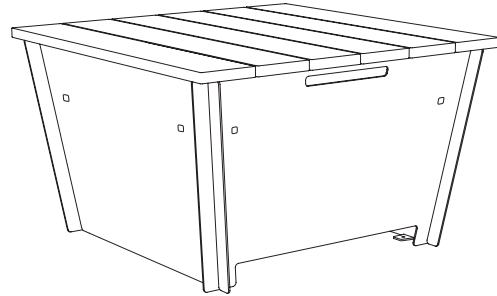

27" FIRE PIT

At 27 inches wide, this Groovebox Fire Pit is the perfect centerpiece and focal point for backyard patios, hospitality spaces and more. Modern architectural lines are beautifully softened by the natural curves of pebbles that are placed around the burner. The eco-friendly design utilizes a bioethanol burner which is clean burning, smoke-free and quick to set up. This Fire Pit combines well with other Groovebox items allowing you to create a cohesive and inviting outdoor space.

27" FIRE PIT

SPECIFICATIONS

sku
GB0BF230

materials
steel, crushed bamboo

colors
white, tangerine orange, dark brown

finish
U.V. resistant matte powder coat

dimensions
27" w x 27" d x 16" h

weight
134 lbs

base
3 mm steel
can be permanently installed by bolting
(4) tabs on base to ground / bolts not
included / 0.28" hole size

top
27" w x 27" d x .75" h
U.V. and rot resistant crushed bamboo

burner
stainless steel
uses 3.5 L bioethanol fuel
heat output: 28,000 BTU
burn time: 3-4 hrs

includes
steel base
crushed bamboo top
stainless steel burner
gray river rocks
black waterproof polyester cover

TOOL-FREE ASSEMBLY

Features a unique, patent pending assembly system that is simple, understandable and tool-free.