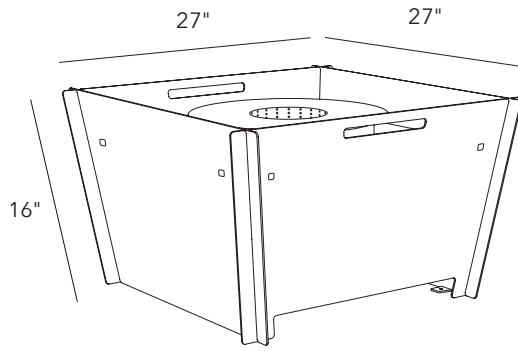

27" FIRE PIT

At 27 inches wide, this Groovebox Fire Pit is the perfect centerpiece and focal point for backyard patios, hospitality spaces and more. Modern architectural lines are beautifully softened by the natural curves of pebbles that are placed around the burner. The eco-friendly design utilizes a bioethanol burner which is clean burning, smoke-free and quick to set up. This Fire Pit combines well with other Groovebox items allowing you to create a cohesive and inviting outdoor space.

27" FIRE PIT

SPECIFICATIONS

sku
GB0BF230

materials
steel, crushed bamboo

colors
white, tangerine orange, dark brown

finish
U.V. resistant matte powder coat

dimensions
27" w x 27" d x 16" h

weight
134 lbs

base
3 mm steel
can be permanently installed by bolting
(4) tabs on base to ground / bolts not
included / 0.28" hole size

top
27" w x 27" d x .75" h
U.V. and rot resistant crushed bamboo

burner
stainless steel
uses 3.5 L bioethanol fuel
heat output: 28,000 BTU
burn time: 3-4 hrs