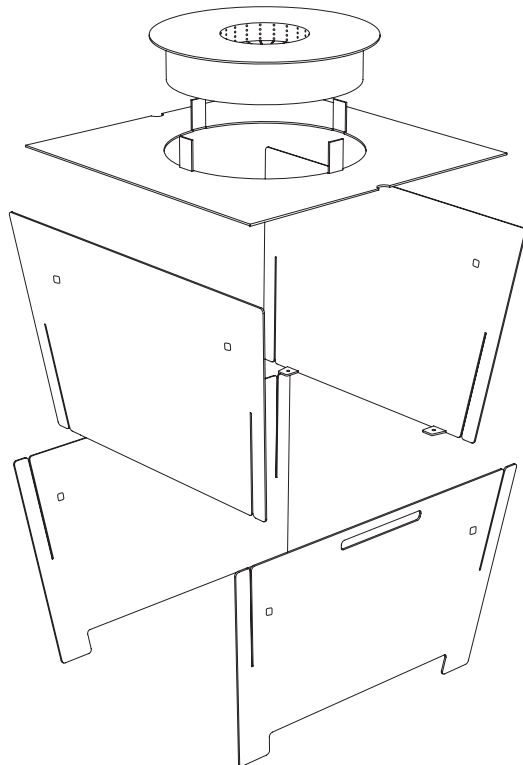

27" FIRE PIT

At 27 inches wide, this Groovebox Fire Pit is the perfect centerpiece and focal point for backyard patios, hospitality spaces and more. Modern architectural lines are beautifully softened by the natural curves of pebbles that are placed around the burner. The eco-friendly design utilizes a bioethanol burner which is clean burning, smoke-free and quick to set up. This Fire Pit combines well with other Groovebox items allowing you to create a cohesive and inviting outdoor space.

27" FIRE PIT

SPECIFICATIONS

sku
GB0BF230

materials
steel, crushed bamboo

colors
white, tangerine orange, dark brown

finish
U.V. resistant matte powder coat

dimensions
27" w x 27" d x 16" h

weight
134 lbs

base
3 mm steel
can be permanently installed by bolting
(4) tabs on base to ground / bolts not
included / 0.28" hole size

top
27" w x 27" d x .75" h
U.V. and rot resistant crushed bamboo

burner
stainless steel
uses 3.5 L bioethanol fuel
heat output: 28,000 BTU
burn time: 3-4 hrs

includes
steel base
crushed bamboo top
stainless steel burner
gray river rocks
black waterproof polyester cover

TOOL-FREE ASSEMBLY

Features a unique, patent pending assembly system that is simple, understandable and tool-free.